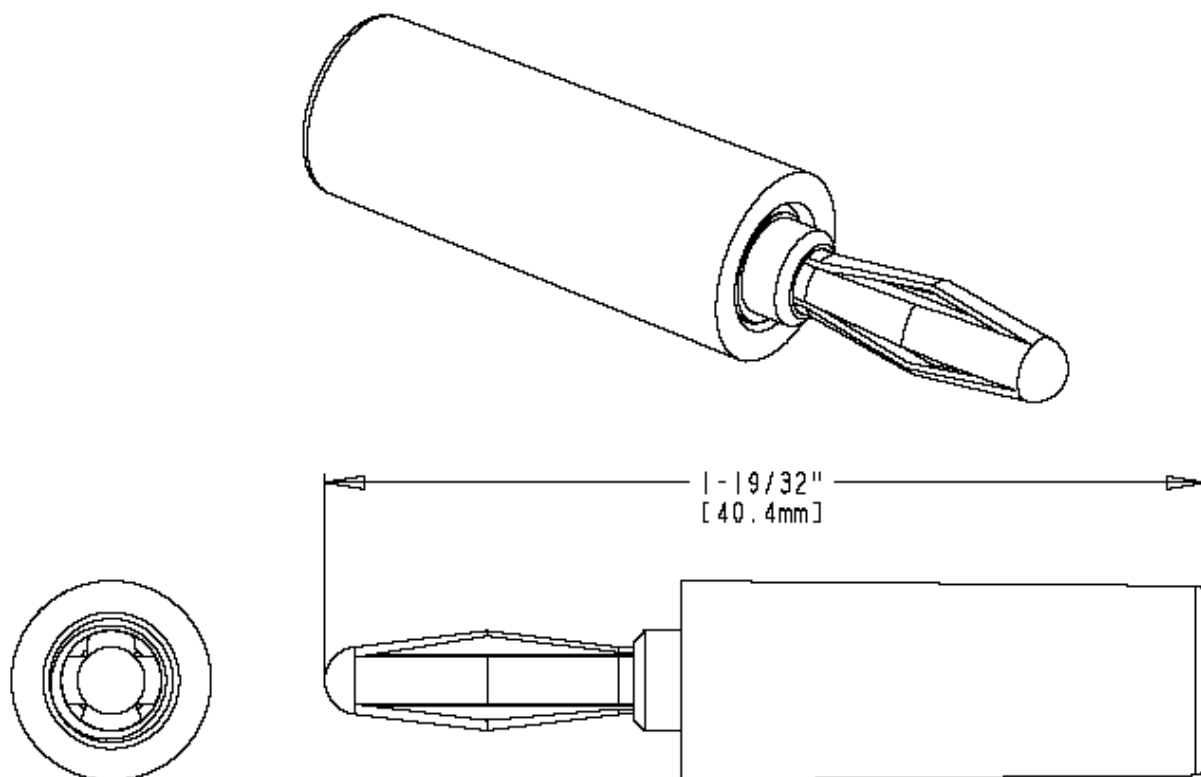

Part Number: BU-00243-*

Description: Solderless Banana Plug

2907

- Solderless Banana Plug
- Material: Banana Plug: nickel-plated brass body; Spring: nickel-plated phosphor bronze; Insulator: ABS
- Length: 1.59"(40.4mm)
- *Std. Colors: -0 Black -2 Red
- Rating: 15 Amps