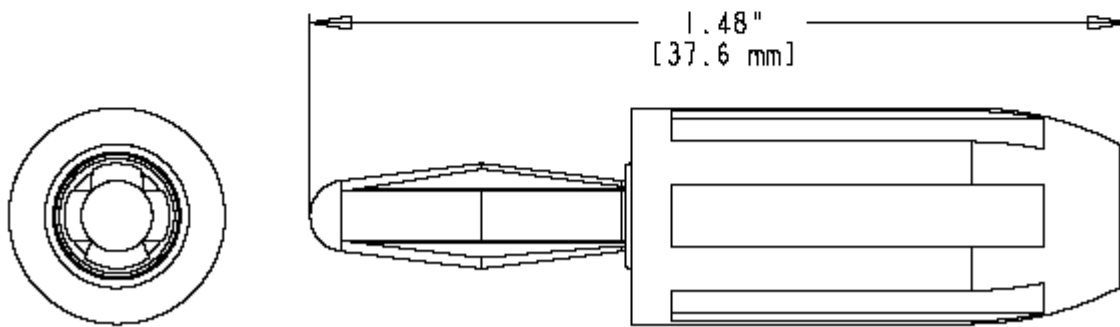

**Part Number:** BU-00246-\*

**Description:**

2907

**Tapered Handle Banana Plug**

- Tapered Handle Banana Plug
- Material: Banana Plug: nickel-plated brass body; Spring: nickel-plated phosphor bronze; Insulator: ABS
- Length: 1.48"(37.6 mm)
- \*Std. Colors: -0 Black -2 Red
- Rating: 15 Amps