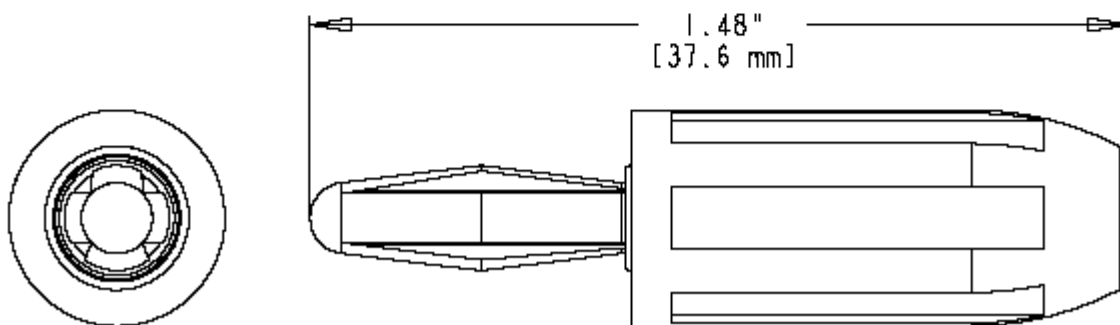

Part Number: BU-00246-*

Description:

2907

BU-00246-*

Tapered Handle Banana Plug

- Tapered Handle Banana Plug
- Material: Banana Plug: nickel-plated brass body; Spring: nickel-plated phosphor bronze; Insulator: ABS
- Length: 1.48"(37.6 mm)
- *Std. Colors: -0 Black -2 Red
- Rating: 15 Amps