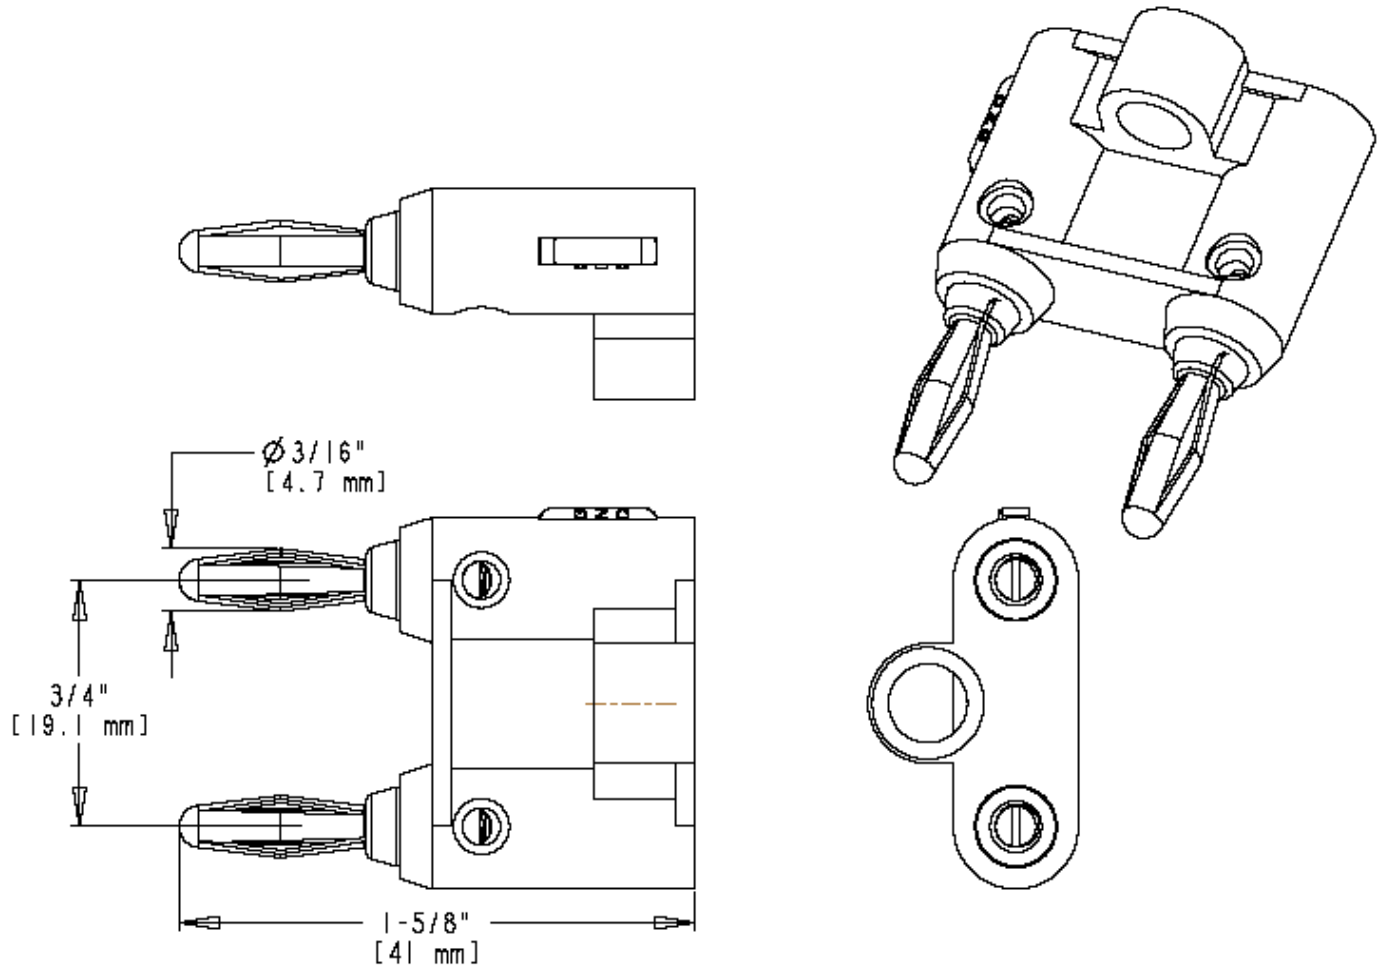

Part Number: BU-00247-*

Description:

Dual Banana Plug

2907

- Dual Banana Plug
- Material: Banana Plug: nickel-plated brass body; Spring: nickel-plated phosphor bronze; Insulator: PVC
- Length: 1.62"(41mm)
- *Std. Colors: -0 Black -2 Red -4 Yellow -5 Green -6 Blue
- Rating: 15 Amps