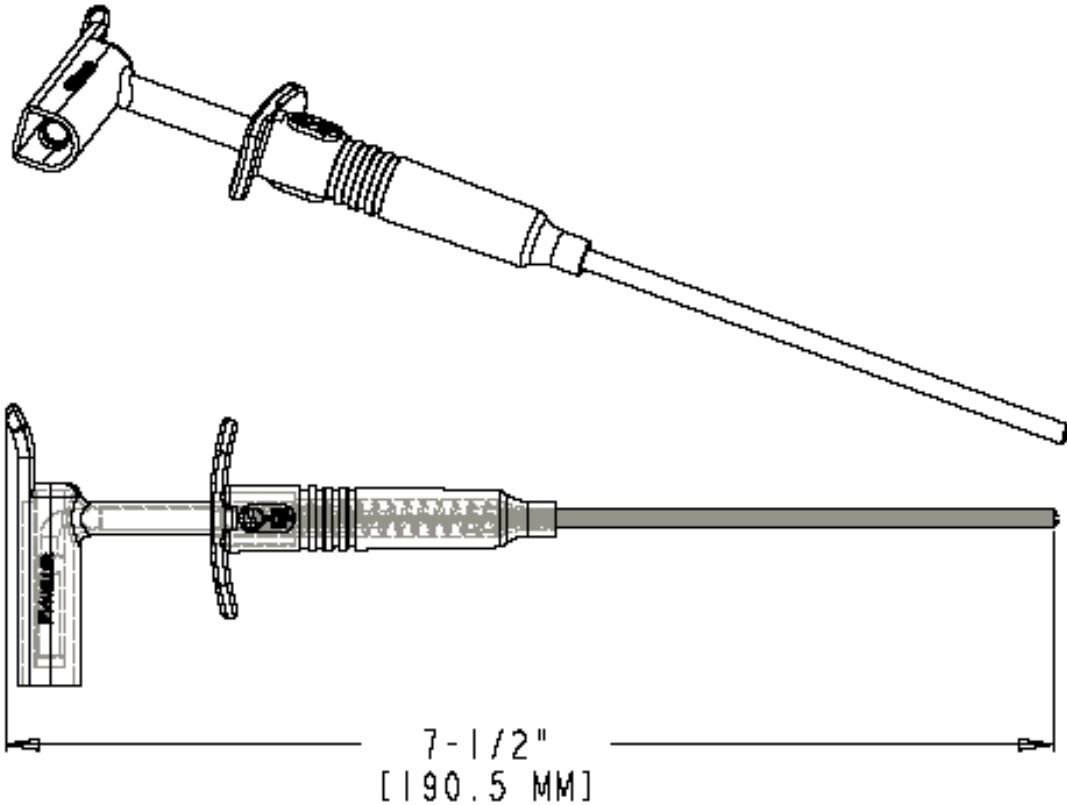

Part Number: BU-20433- *
Description: Right Angle Insulated Clamp Clip
3507

- Right Angle Insulated Clamp Clip
- Compatible with all shrouded, unshrouded, or retractable 0.16”(4 mm) banana plugs
- Material: Housing: nylon; Contact: nickel-plated beryllium copper
- Length: 7.50” (190.5 mm)
- *Std. Colors: -0 Black, -2 Red, -4 Yellow, -6 Blue
- Rating: 1000V, 1 Amps, IEC 1010 Compliant
- RoHS Compliant