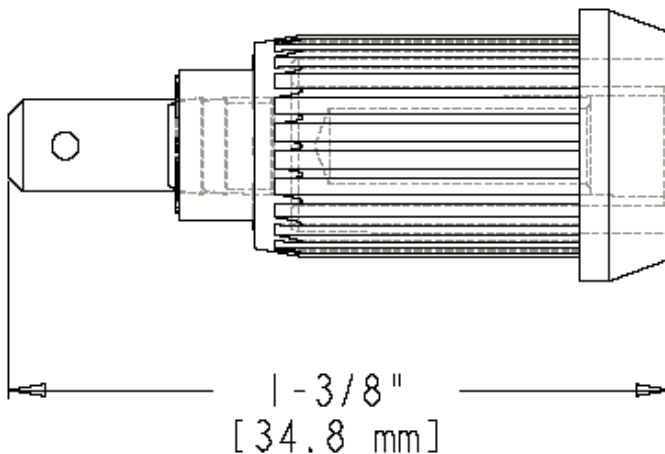

**Part Number:** BU-31603- \*  
**Description:** Pressfit Insulated Banana Jack with Spade Connection  
3107

- Pressfit Insulated Banana Jack with Spade Connection
- Material: Banana Plug: nickel-plated brass; Insulator: Dupont 101L
- Length: 1.37" (34.8 mm)
- \*Std. Colors: -0 Black, -2 Red, -4 Yellow, -6 Blue
- Rating: 1000Volts, 15Amps, IEC 1010 Compliant
- RoHS Compliant