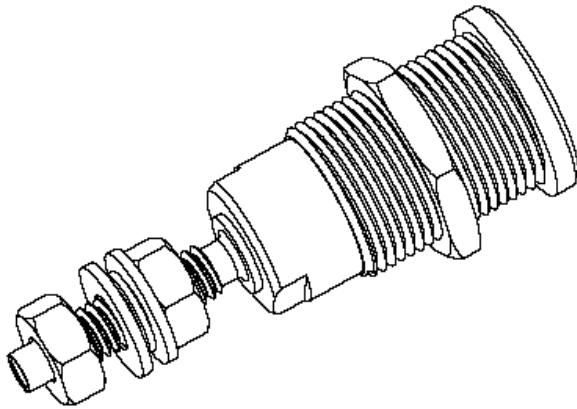

**Part Number:**

**BU-31607- \***

**Description:**

**Screw-in Safety Socket with Stud and Metal Nut**

1308

- Screw-in Safety Socket with Stud and Metal Nut
- Material: Hardware: nickel-plated brass; Insulator: ABS-nylon composite
- Length: 1.53" (39 mm)
- \*Std. Colors: -0 Black, -2 Red
- Rating: 600Volts, category III, 1000Volts, category II, 45 Amps , IEC 1010  
Compliant
- RoHS Compliant