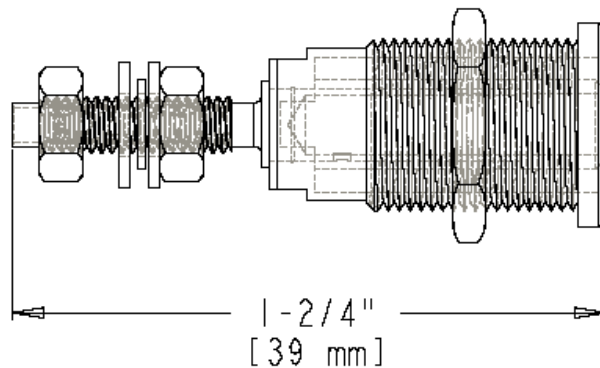

**Part Number:**

**BU-31607- \***

**Description:**

**Screw-in Safety Socket with Stud and Metal Nut**

1308

- Screw-in Safety Socket with Stud and Metal Nut
- Material: Hardware: nickel-plated brass; Insulator: ABS-nylon composite
- Length: 1.53" (39 mm)
- \*Std. Colors: -0 Black, -2 Red
- Rating: 600Volts, category III, 1000Volts, category II, 45 Amps , IEC 1010  
Compliant
- RoHS Compliant