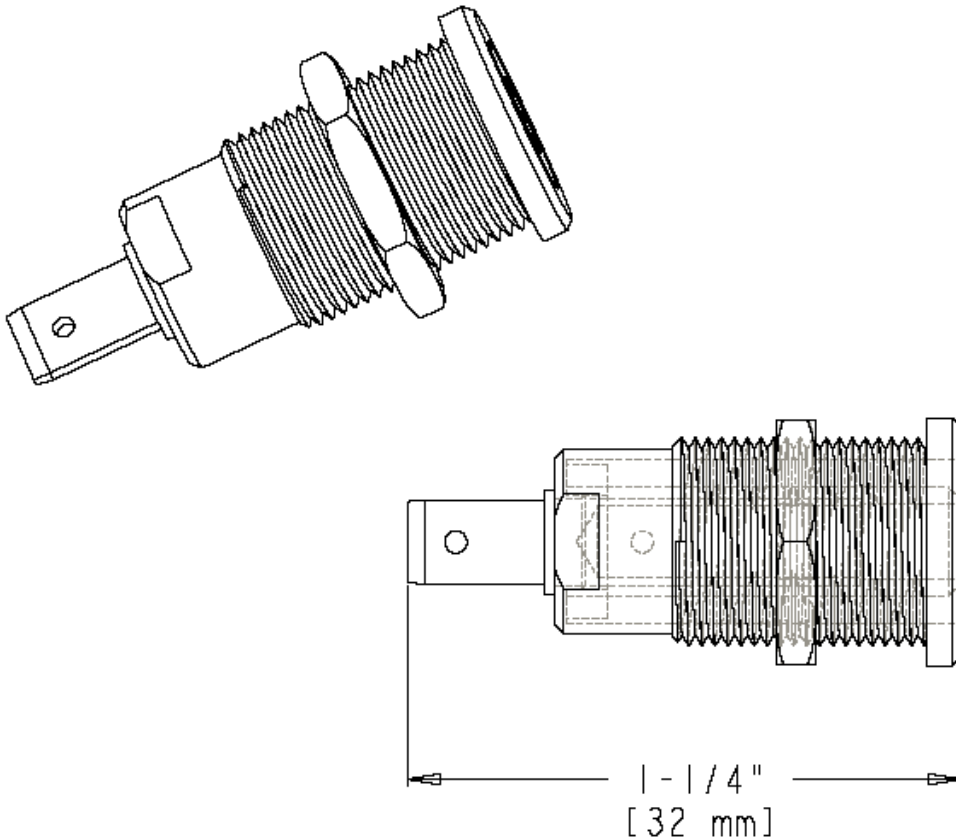

Part Number: BU-31609- *
Description: Screw-in Safety Socket with Spade and Metal Nut
3107

- Screw-in Safety Socket with Spade and Metal Nut
- Material: Hardware: nickel-plated brass; Insulator: ABS-nylon composite
- Length: 1.26" (32 mm)
- *Std. Colors: -0 Black, -2 Red
- Rating: 600Volts, category III, 1000Volts, category II, 35 Amps, IEC
1010 Compliant
- RoHS Compliant