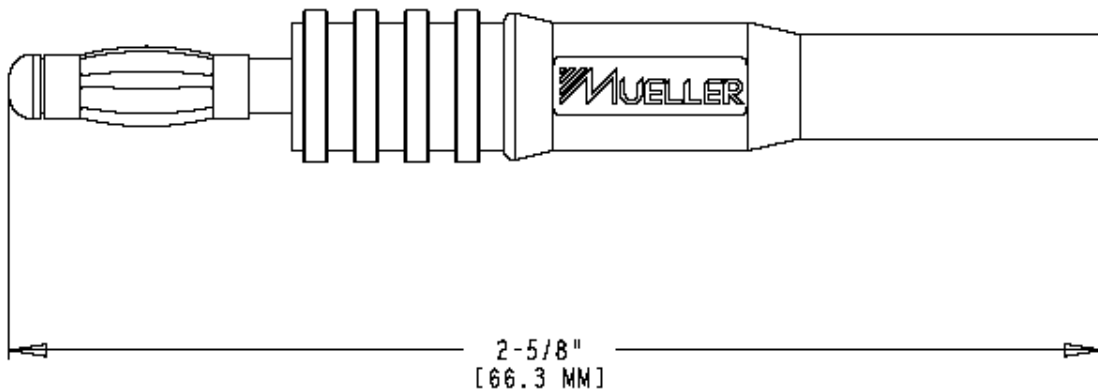

**Part Number:** BU-32101- \*  
**Description:** Insulated Banana Jack To Standard Banana Plug  
3107

- Insulated Banana Jack To Standard Banana Plug
- Material: Banana Plug: nickel-plated brass body; Spring: nickel-plated beryllium copper; Insulator: nylon
- Length: 2.61" (66.3 mm)
- \*Std. Colors: -0 Black, -2 Red , -4 Yellow, -6 Blue
- Rating: 1000 Volts, 15 Amps (hands free), IEC 1010 Compliant
- RoHS Compliant