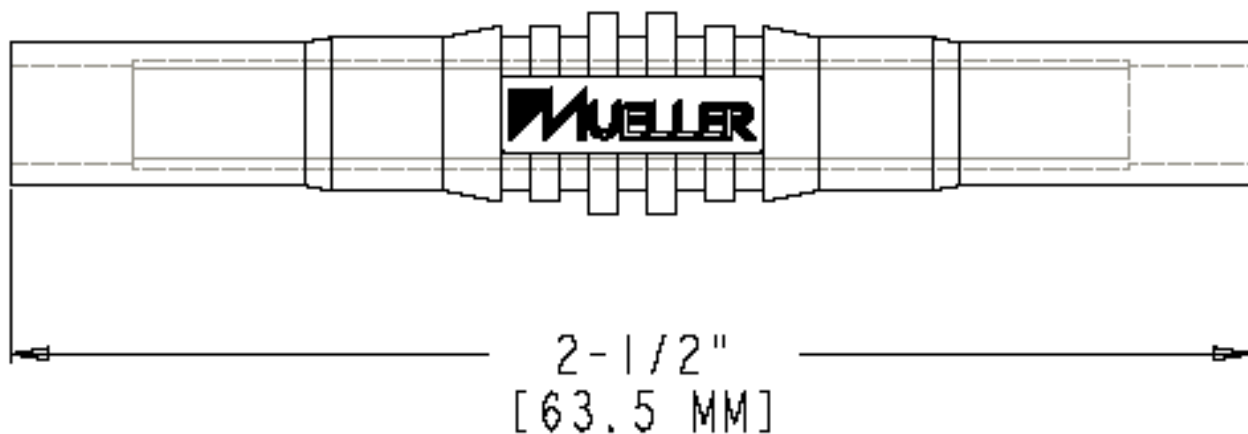

Part Number: BU-32601-*

Description:

Insulated Banana Coupler

3507

- Insulated Banana Coupler
- Material: Banana Plug: nickel-plated brass; Insulator: nylon
- Length: 2.50" (63.5 mm)
- *Std. Colors: -0 Black, -2 Red, -4 Yellow, -6 Blue
- Rating: 1000V, 15 Amps, IEC 1010 Compliant
- RoHS Compliant