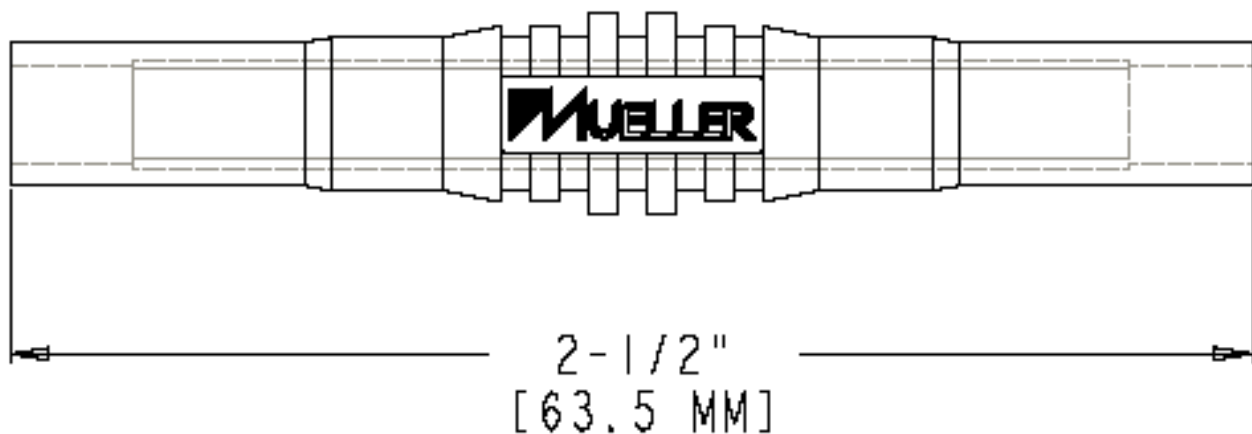

**Part Number:** BU-32601-\*

**Description:** Insulated Banana Coupler

3507

- Insulated Banana Coupler
- Material: Banana Plug: nickel-plated brass; Insulator: nylon
- Length: 2.50" (63.5 mm)
- \*Std. Colors: -0 Black, -2 Red, -4 Yellow, -6 Blue
- Rating: 1000V, 15 Amps, IEC 1010 Compliant
- RoHS Compliant