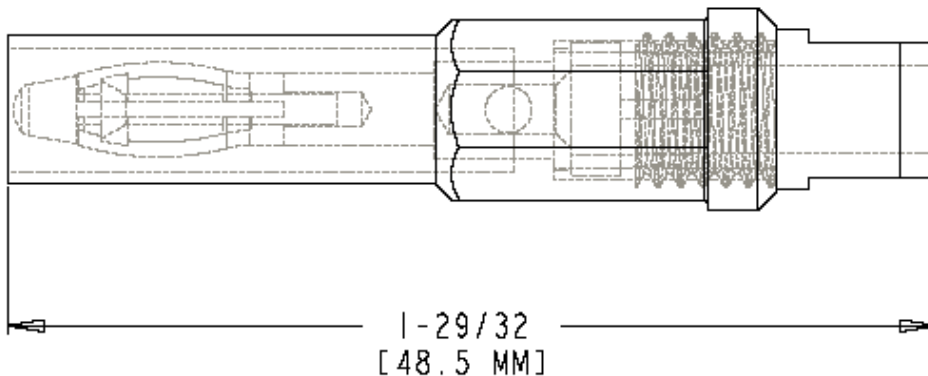

**Part Number:** BU-32603-\*

**Description:** Cable Mountable 4mm Shrouded Banana Plug

3507

- Cable Mountable 4mm Shrouded Banana Plug
- Material: Banana Plug: nickel-plated brass; Insulator: nylon
- Length: 1.91" (48.5 mm)
- \*Std. Colors: -0 Black, -2 Red
- Rating: 1000V, category III, 1500V, category II, 20 Amps
- IEC 1010 Compliant
- RoHS Compliant