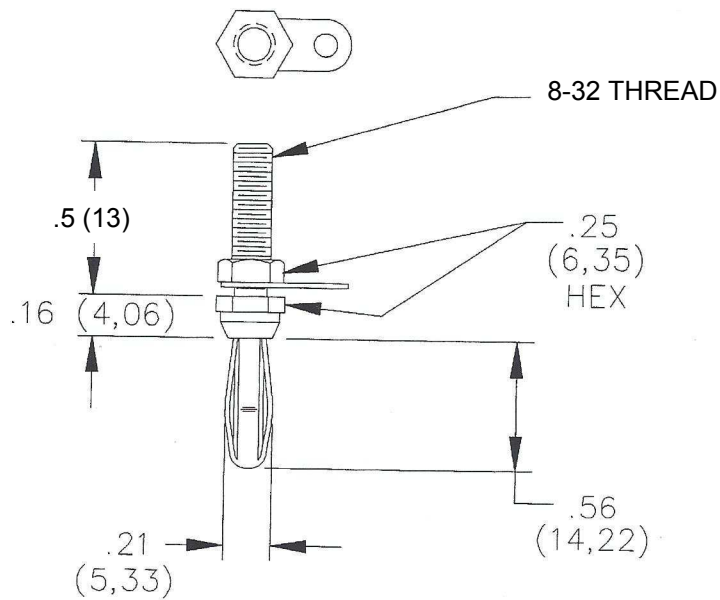

# MUELLER®

**MODEL: BU-P3264**

**Threaded Banana Plug with solder lug**

**MATERIALS:**

Body – Nickel Plated Brass, Jacks – Nickel Plated Beryllium Copper

**RATING:**

15 Amps

Hands free testing to 5000 VRMS Max.