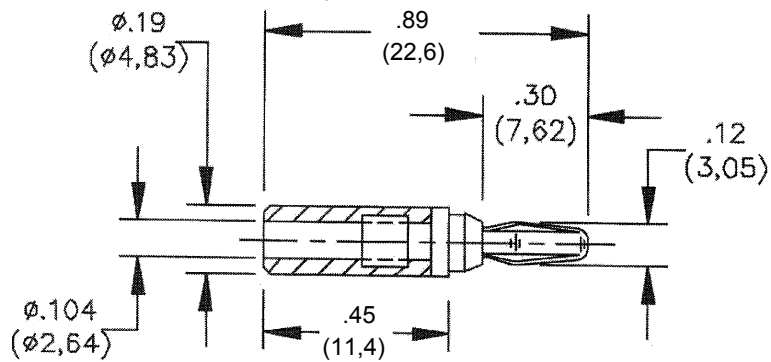

MUELLER®

MODEL: BU-P3690

Mini Banana Plug

MATERIALS:

Body – Nylon

Banana – Gold Plated Beryllium Copper

Standard Colors: -0 Black, -2 Red

For use with 20 and 22 AWG wire. Solder connection.

RATING:

5 Amps

Hands free testing to 1000 VDC max.

Temperature: -50°C to 105°C