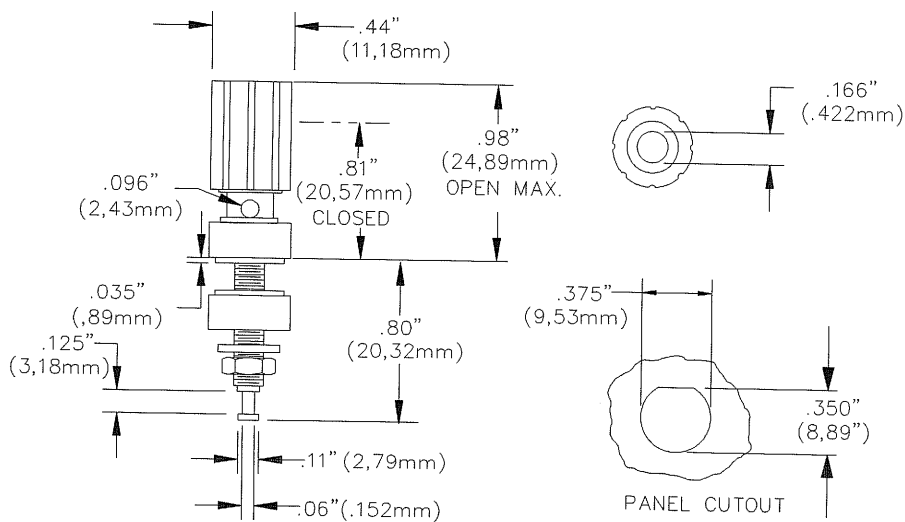

# MUELLER®

**MODEL: BU-P3750**

**Standard Binding Post**

Mounts in Panels between .070" and .250" (1.77-6.35) Thick  
Accepts Standard 4mm Banana plugs or bare wire or spade lugs

## MATERIALS:

Body – Gold Plated Brass

Insulator – Polycarbonate

## RATING:

Current: 15 Amps

Voltage: Hands free testing to 2500VRMS Max.

Temperature: -50°C to 115°C