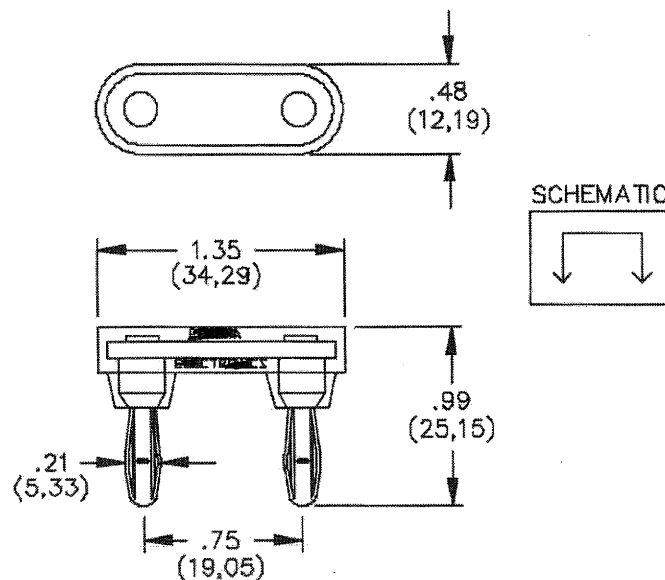

# MUELLER®

**MODEL: BU-P5145**

**Double Banana Shorting Bar**

## MATERIALS:

Body – Polypropylene

Banana Plugs – Nickel plated Beryllium copper

## RATING:

15 Amps

Temperature: -70°C to 170°C