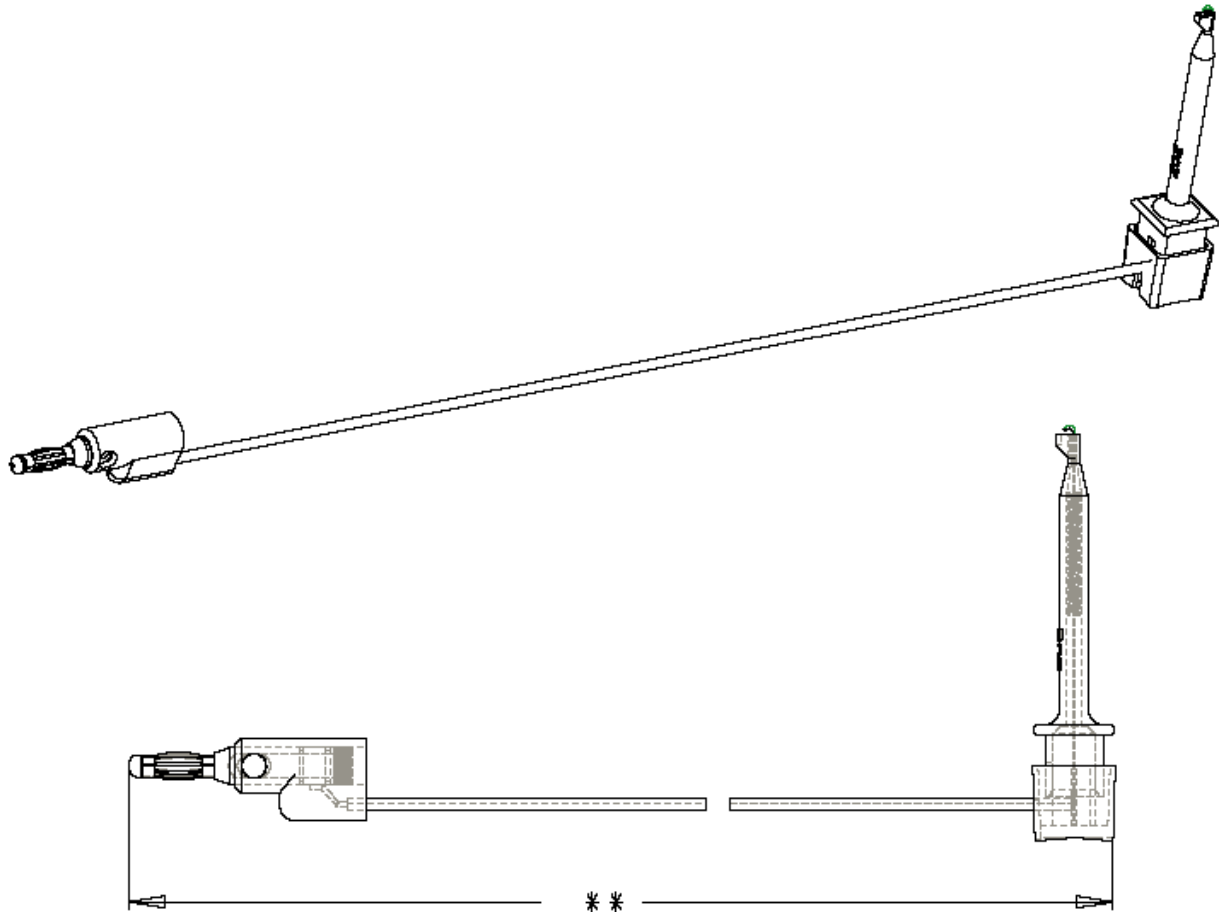

Part Number: BU-1120-A-**- *
Description: Mini-plunger to Stackable
Banana Plug

2607

- **Mini-plunger to Stackable Banana Plug**
- **Material:** Banana Plug: ABS housing, brass body and beryllium copper, Nickel-plated, nine-leaf cage spring;
Hook-up wire: #20(41/36) AWG tinned copper with 105° C PVC insulation; Plunger: Nylon housing; Stainless steel spring Beryllium copper contact
- **** Length:** -12"(.3m), 24"(.6m), -36"(.9m), -48"(1.2m), -60"(1.5m)
- ***Std Colors:** -0 Black -2 Red
- **Rating:** Hands free testing at 300V Category II, 5 Amps
- **RoHS Compliant**