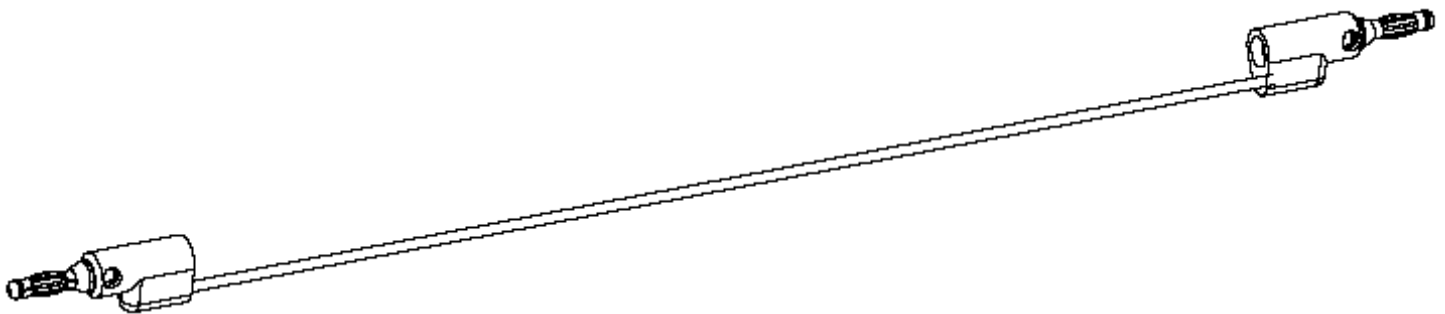

Part Number: BU-2020-A-**- *
Description: Stackable Banana Plug
on Both End

2607

- **Mini-plunger to Stackable Banana Plug**
- **Material:** Banana Plug: ABS housing, brass body and beryllium copper, Nickel-plated, nine-leaf cage spring;
Hook-up wire: #20(41/36) AWG tinned copper with 105° C PVC insulation; Plunger: Nylon housing; Stainless steel spring
Beryllium copper contact
- **** Length:** -12"(.3m), -24"(.6m), -36"(.9m), -48"(1.2m), -60"(1.5m)
- ***Std Colors:** -0 Black -2 Red
- **Rating:** Hands free testing at 300V Category II, 5 Amps
- **RoHS Compliant**