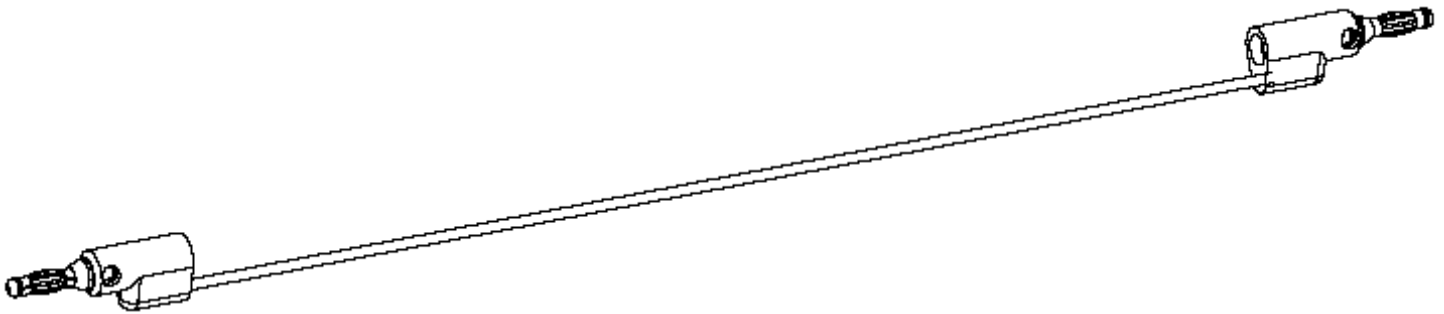

Part Number: BU-2020-A-**- *
Description: Stackable Banana Plug
on Both End

2607

- **Mini-plunger to Stackable Banana Plug**
- **Material:** Banana Plug: ABS housing, brass body and beryllium copper, Nickel-plated, nine-leaf cage spring;
Hook-up wire: #20(41/36) AWG tinned copper with 105° C PVC insulation; Plunger: Nylon housing; Stainless steel spring
Beryllium copper contact
- **** Length:** -12"(.3m), -24"(.6m), -36"(.9m), -48"(1.2m), -60"(1.5m)
- ***Std Colors:** -0 Black -2 Red
- **Rating:** Hands free testing at 300V Category II, 5 Amps
- **RoHS Compliant**