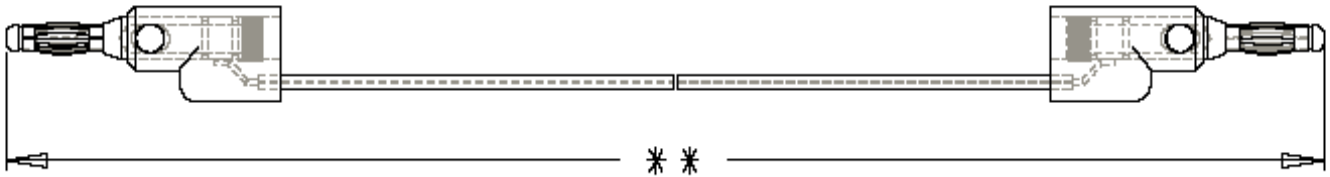

Part Number: BU-2020-A-**- *
Description: Stackable Banana Plug
on Both End

2607

- **Mini-plunger to Stackable Banana Plug**
- **Material:** Banana Plug: ABS housing, brass body and beryllium copper, Nickel-plated, nine-leaf cage spring;
Hook-up wire: #20(41/36) AWG tinned copper with 105° C PVC insulation; Plunger: Nylon housing; Stainless steel spring
Beryllium copper contact
- **** Length:** -12"(.3m), -24"(.6m), -36"(.9m), -48"(1.2m), -60"(1.5m)
- ***Std Colors:** -0 Black -2 Red
- **Rating:** Hands free testing at 300V Category II, 5 Amps
- **RoHS Compliant**