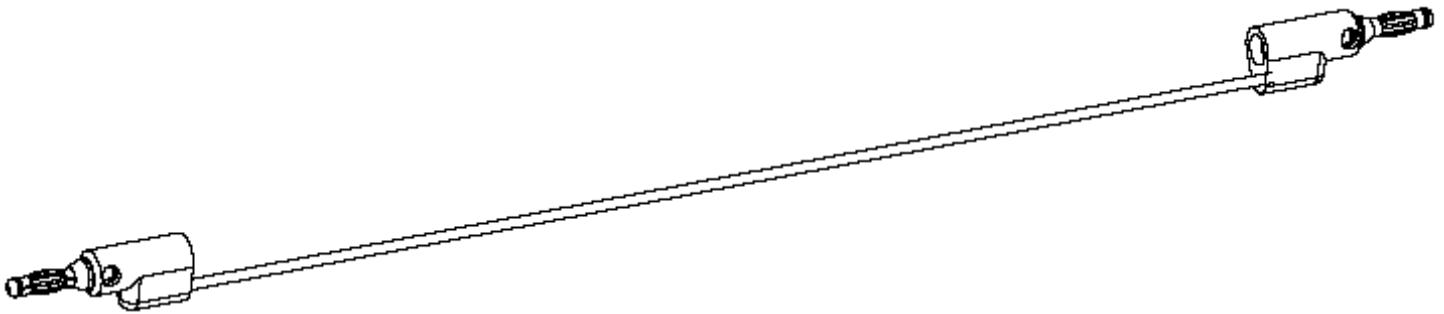

**Part Number:** BU-2020-A-\*\*- \*  
**Description:** Stackable Banana Plug  
on Both End

2607

- **Mini-plunger to Stackable Banana Plug**
- **Material:** Banana Plug: ABS housing, brass body and beryllium copper, Nickel-plated, nine-leaf cage spring;  
Hook-up wire: #20(41/36) AWG tinned copper with 105° C PVC insulation; Plunger: Nylon housing; Stainless steel spring  
Beryllium copper contact
- **\*\* Length:** -12"(.3m), -24"(.6m), -36"(.9m), -48"(1.2m), -60"(1.5m)
- **\*Std Colors:** -0 Black -2 Red
- **Rating:** Hands free testing at 300V Category II, 5 Amps
- **RoHS Compliant**