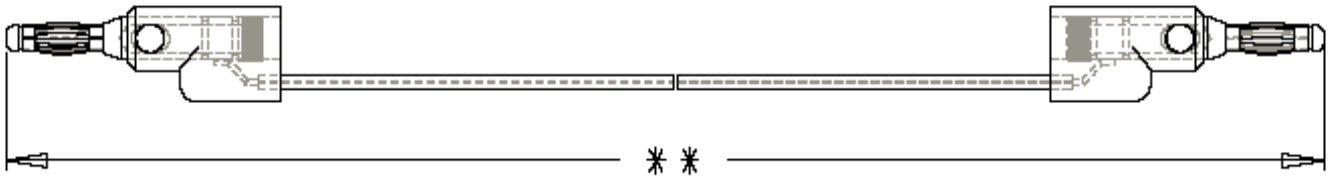

**Part Number:** BU-2020-A-\*\*- \*  
**Description:** Stackable Banana Plug  
on Both End

2607

- **Mini-plunger to Stackable Banana Plug**
- **Material:** Banana Plug: ABS housing, brass body and beryllium copper, Nickel-plated, nine-leaf cage spring;  
Hook-up wire: #20(41/36) AWG tinned copper with 105° C PVC insulation; Plunger: Nylon housing; Stainless steel spring  
Beryllium copper contact
- **\*\* Length:** -12"(.3m), -24"(.6m), -36"(.9m), -48"(1.2m), -60"(1.5m)
- **\*Std Colors:** -0 Black -2 Red
- **Rating:** Hands free testing at 300V Category II, 5 Amps
- **RoHS Compliant**