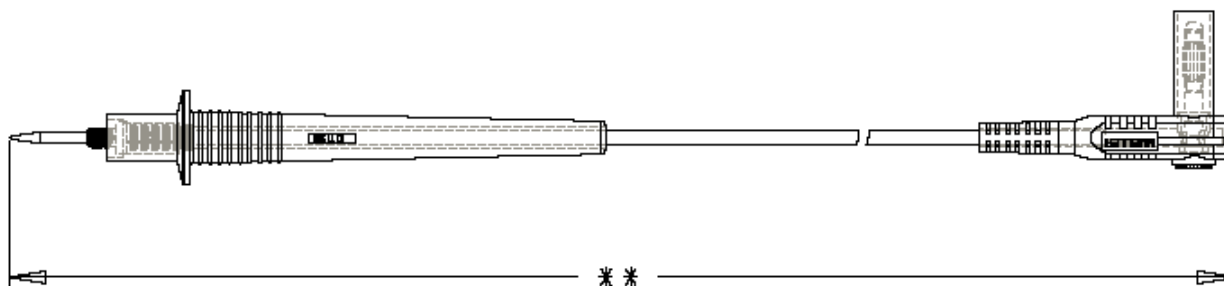

Part Number: BU-2241-D-48-*
**Description: Multiple Feature Test Prod to
Right Angle Shrouded Banana Plug**

3007

- **Multiple Feature Test Prod to Right Angle Shrouded Banana**
- **Material: Needle: Stainless steel; Banana Plug: Nickel-plated brass;
Housing: ABS;
Hook-up wire: #18 AWG (65/36) tinned copper with 90° C
PVC insulation;**
- **** Length: 53.5 "(1.36m); Wire length: 48"(1.22m)**
- *** Std. Colors: -0 Black -2 Red**
- **Rating: 1000V Category II, 20 Amps**
- **RoHS Compliant**