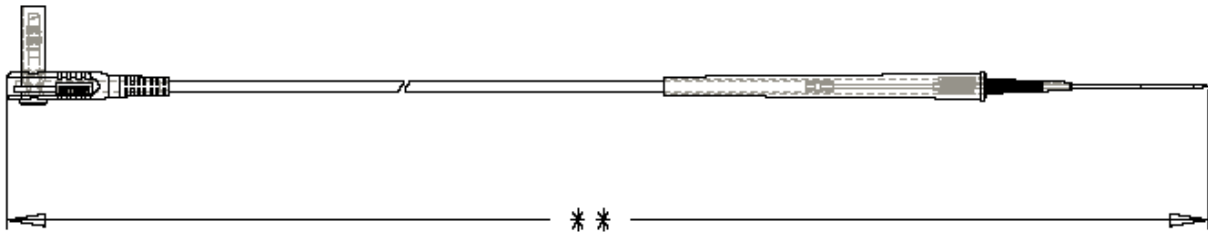

**Part Number: BU-2243-D-48-\***  
**Description: Shrouded Right Angle Banana Plug**

3007

- **Shrouded Right Angle Banana Plug, The stainless steel probe is Teflon insulated except for the working end to prevent unwanted contact with other components that may be in the way**
- **Material: Needle: Stainless steel; Banana Plug: Nickel-plated brass; Housing: ABS; Hook-up wire: #18 AWG (65/36) tinned copper with 90° C PVC insulation;**
- **\*\* Length: 53.5 "(1.36m); Wire length: 48"(1.22m)**
- **\* Std. Colors: -0 Black -2 Red**
- **Rating: 600V Category II, 20 Amps**
- **RoHS Compliant**