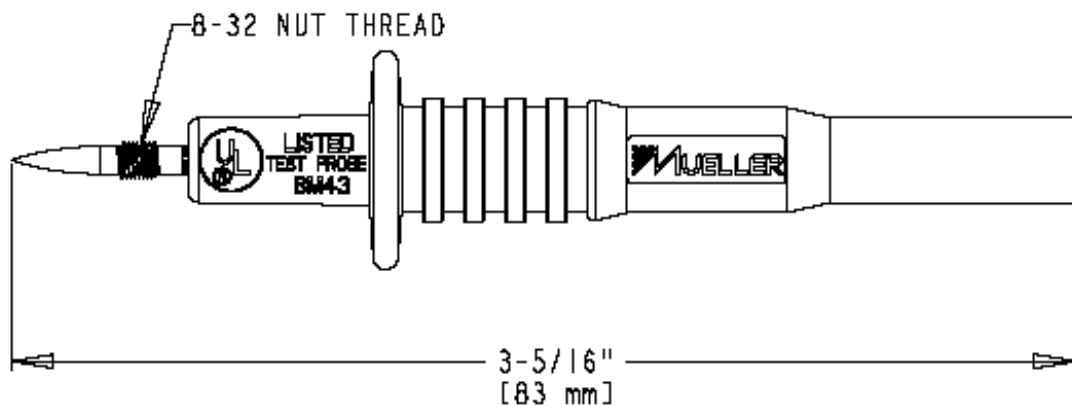

Part Number: BU-26106-*

Description: Insulated plug-On Test Prod With 8-32 Thread

2607

- Insulated plug-On Test Prod With 8-32 Thread
- Compatible with all shrouded, unshrouded, or retractable 0.16" (4mm) banana plugs
- Length: 3.3" (83 mm)
- *Std Colors: -0 Black -2 Red
- Material: Housing: Nylon; Contact: Nickel-plated brass
- Rating: 1000 Volts, 20 Amps, IEC 1010 Compliant