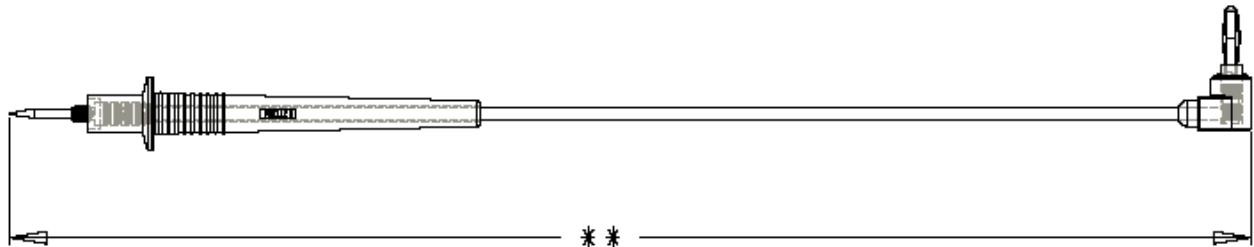

Part Number: BU-2741-D-48-*
Description: Multiple Feature Test Prod to Unshrouded Right Angle Banana Plug

2607

- **Multiple Feature Test Prod to Unshrouded Right Angle Banana**
- **Material: Needle: Stainless steel; Banana Plug: Nickel-plated brass; Housing: ABS; Hook-up wire: #18(65/36) AWG tinned copper with 90° C PVC insulation;**
- **** Length: 53.5 "(1.36m); Wire length: 48"(1.22 m)**
- *** Std Colors: -0 Black -2 Red**
- **Rating: 600V, 10 Amps**
- **RoHS Compliant**