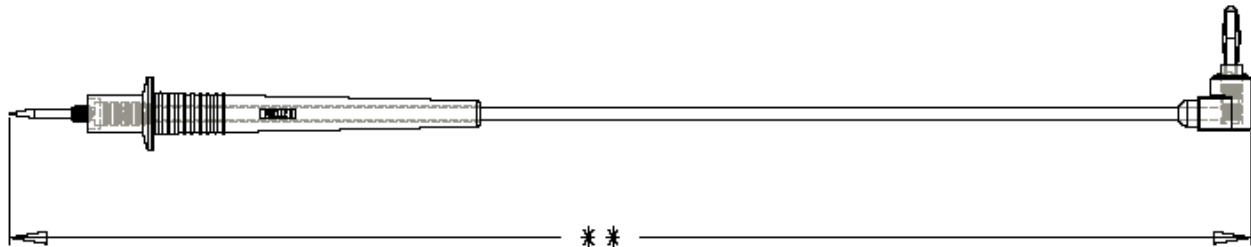

Part Number: BU-2741-D-48-*
Description: Multiple Feature Test Prod to Unshrouded Right Angle Banana Plug

2607

- **Multiple Feature Test Prod to Unshrouded Right Angle Banana**
- **Material: Needle: Stainless steel; Banana Plug: Nickel-plated brass; Housing: ABS; Hook-up wire: #18(65/36) AWG tinned copper with 90° C PVC insulation;**
- **** Length: 53.5 "(1.36m); Wire length: 48"(1.22 m)**
- *** Std Colors: -0 Black -2 Red**
- **Rating: 600V, 10 Amps**
- **RoHS Compliant**