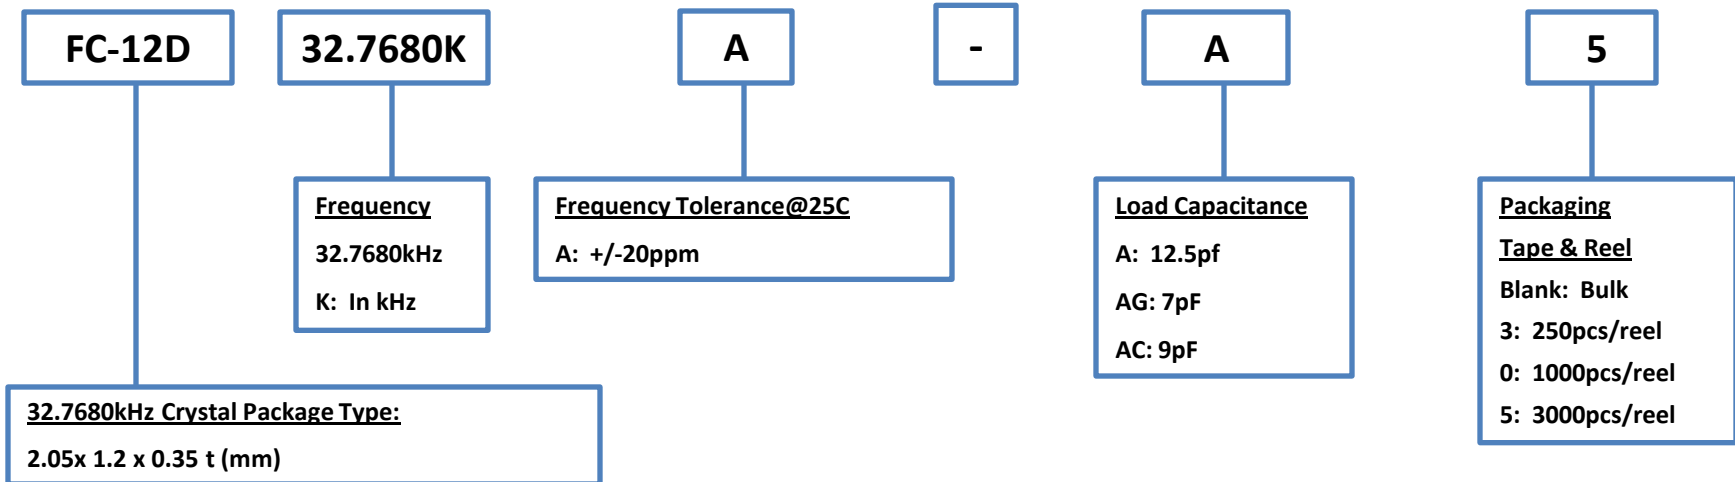

Product Configuration System

32.768 kHz Crystal Unit with 0.35mm height for Smart Card

NOTES:

1) If your application for this part is not a Smart Card, please contact your EEA representative for assistance.