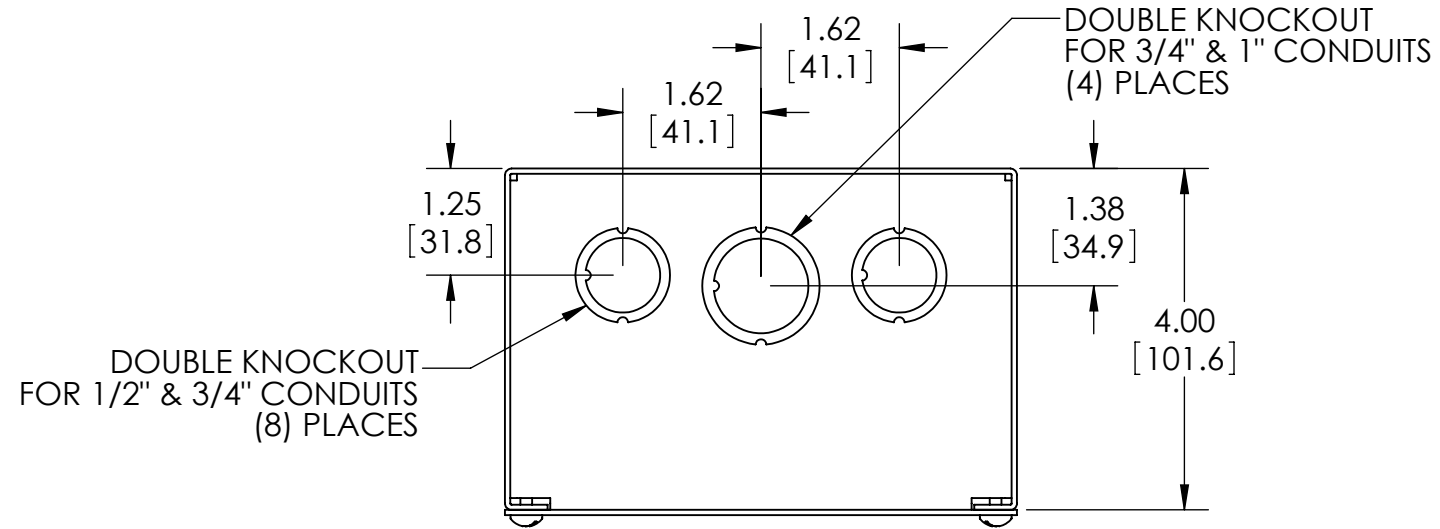

PART NAME

JUNCTION BOX w / KNOCKOUTS

PART No.

JB-3955-KO

REVISION DATE

7-18-11

MATERIAL - 16 GA. [1.5mm] STEEL
FINISH - SMOOTH GRAY POWDERCOAT