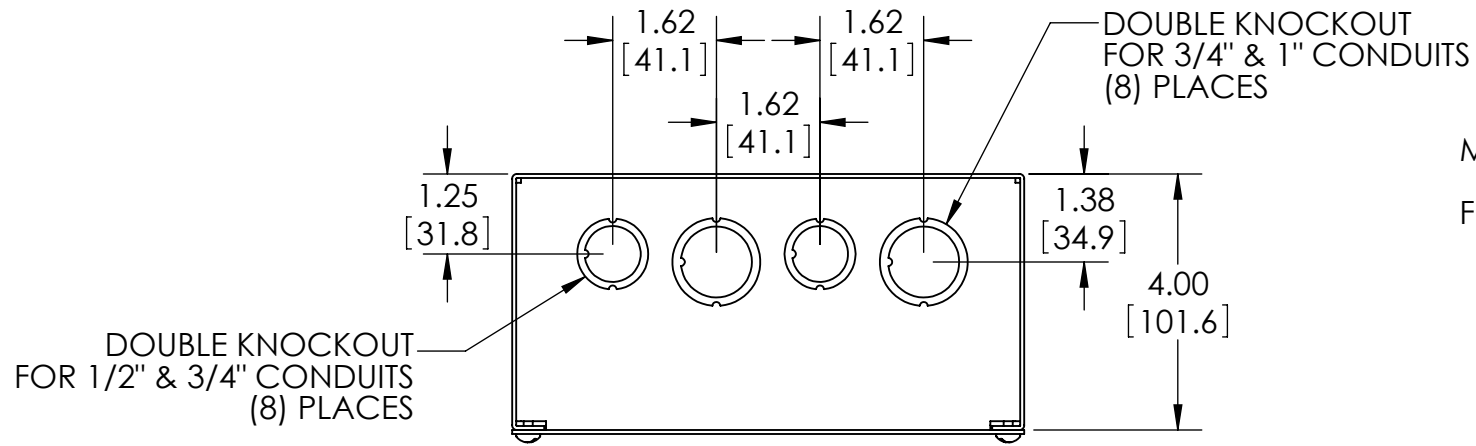

PART NAME

JUNCTION BOX w / KNOCKOUTS

PART No.

JB-3958-KO

REVISION DATE

7-18-11

MATERIAL - 16 GA. [1.5mm] STEEL
FINISH - SMOOTH GRAY POWDERCOAT