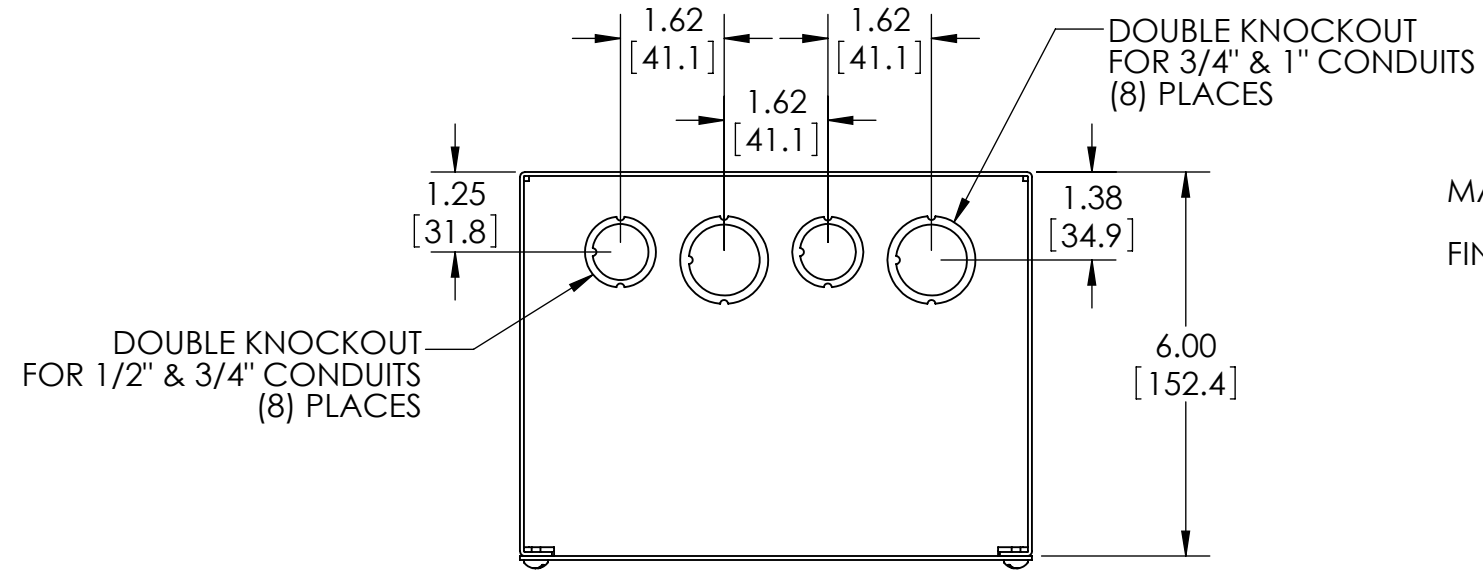

PART NAME

JUNCTION BOX w / KNOCKOUTS

PART No.

JB-3959-KO

REVISION DATE

7-18-11

MATERIAL - 16 GA. [1.5mm] STEEL
FINISH - SMOOTH GRAY POWDERCOAT