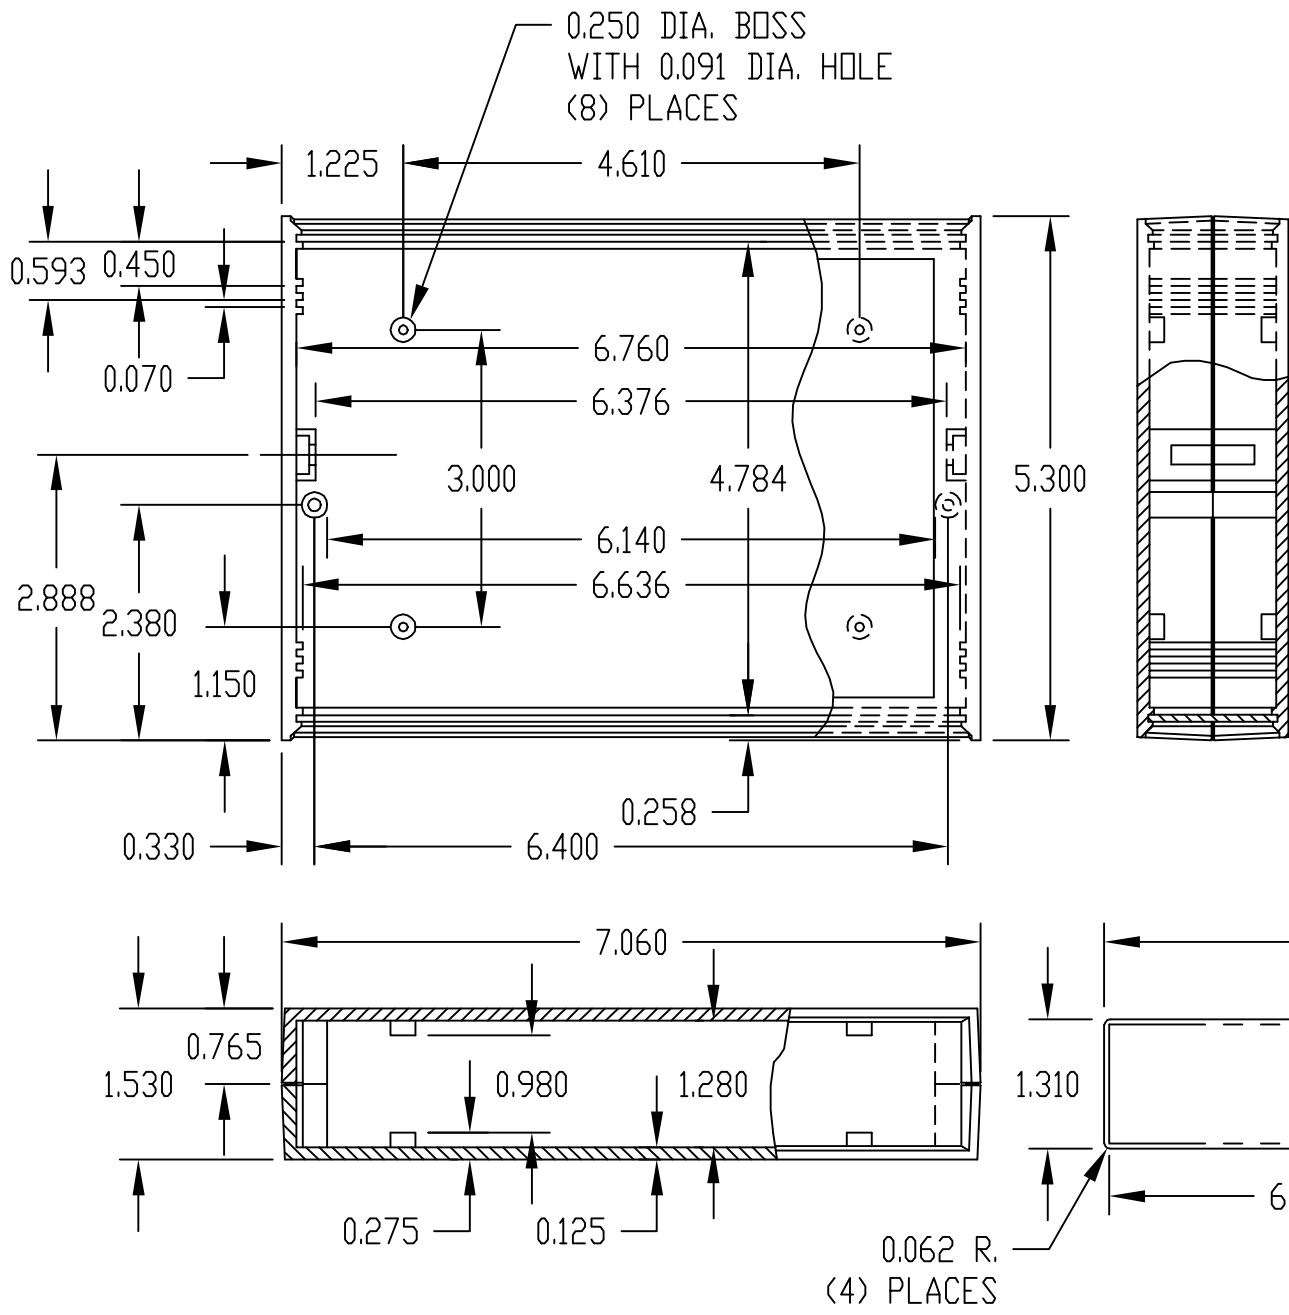

PART NAME	PLASTICASE (STYLE A)	PART No.	PC-11403
-----------	----------------------	----------	----------

MATERIAL: IMPACT RESISTANT POLYSTYRENE (UL94-HB)
 FINISH: DOUBLE-TEXTURED PC BONE GRAY
 TWO (2) #4 x 1.000" LG. SCREWS & FOUR (4) RUBBER FEET SUPPLIED WITH CASE FOR ASSEMBLY.
 NOTE: MOUNTING BOSSES USE EITHER M2.5 METRIC OR #4 STD. SHEET METAL SCREWS x 0.250" LG. (NOT SUPPLIED)
 ALL DIMENSIONS HAVE ±0.015 TOLERANCE UNLESS OTHERWISE SPECIFIED

PART NAME	POTTING BOX (STYLE A)	PART No.	PB-1558 & PB-1559 / PB-1574 TO PB-1583
-----------	-----------------------	----------	--

MATERIAL: ABS THERMOPLASTIC (FLAMMABILITY RATING OF 94-V0 AT 0.070" THICKNESS AND CONTINUOUS USE TEMPERATURE OF 70° C.)

COLOR: BLACK

FINISH: OUTSIDE SURFACES ARE TEXTURED FINISH.

COVER REDUCES INSIDE HEIGHT BY 0.075, EXCEPT ON PB-1577 COVER REDUCES INSIDE HEIGHT BY 0.060 & PB-1583 COVER REDUCES INSIDE HEIGHT BY 0.110.

ALL COVERS HAVE SMOOTH SURFACES.

LENGTH AND WIDTH DIMENSIONS ARE TAKEN FROM CLOSED END OF THE BOX. DIMENSIONS INCREASE SLIGHTLY AT OPEN END DUE TO TAPER.

ALL DIMENSIONS HAVE ±0.010 TOLERANCE UNLESS OTHERWISE SPECIFIED

SHIPPED IN PACKAGES OF TEN (10).