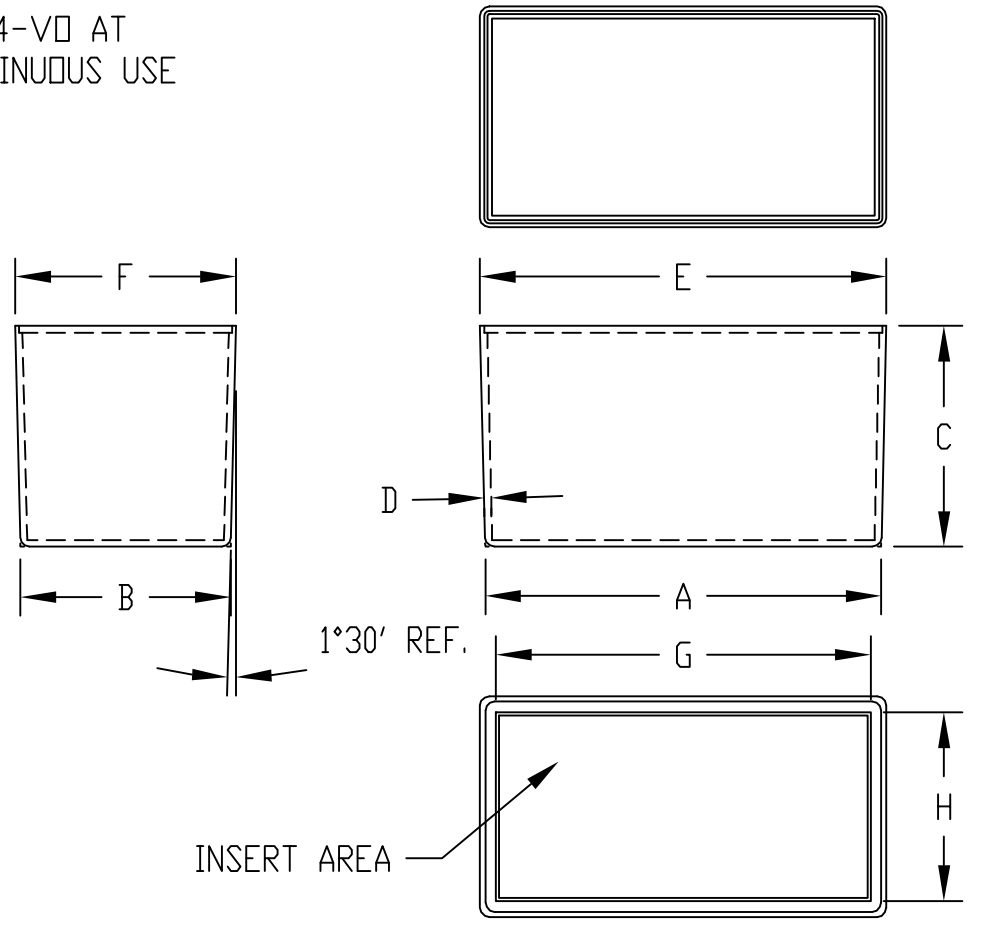

PART NAME	POTTING BOX (STYLE A)	PART No.	PB-1558 & PB-1559 / PB-1574 TO PB-1583
-----------	-----------------------	----------	--

MATERIAL: ABS THERMOPLASTIC (FLAMMABILITY RATING OF 94-V0 AT 0.070" THICKNESS AND CONTINUOUS USE TEMPERATURE OF 70° C.)

COLOR: BLACK

FINISH: OUTSIDE SURFACES ARE TEXTURED FINISH.

COVER REDUCES INSIDE HEIGHT BY 0.075, EXCEPT ON PB-1577 COVER REDUCES INSIDE HEIGHT BY 0.060 & PB-1583 COVER REDUCES INSIDE HEIGHT BY 0.110.

ALL COVERS HAVE SMOOTH SURFACES.

LENGTH AND WIDTH DIMENSIONS ARE TAKEN FROM CLOSED END OF THE BOX. DIMENSIONS INCREASE SLIGHTLY AT OPEN END DUE TO TAPER.

ALL DIMENSIONS HAVE ±0.010 TOLERANCE UNLESS OTHERWISE SPECIFIED

SHIPPED IN PACKAGES OF TEN (10).