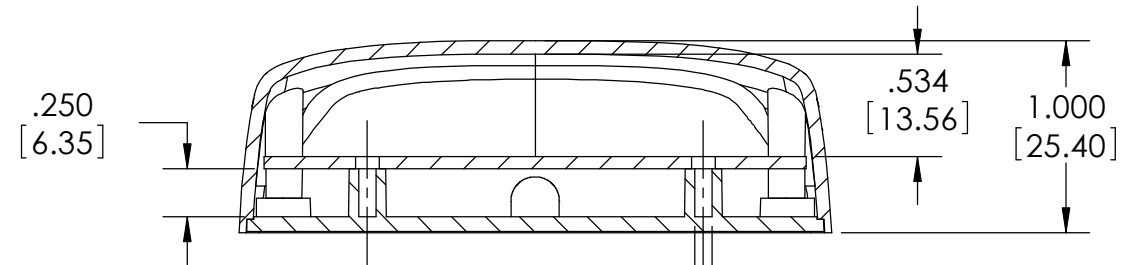

PART NAME

PLASTIBOX - STYLE M

PART No.

PT-11850-PMB

REVISION DATE

3-30-09

.088 [2.24]
FOR #4 SELF TAPPING
SCREWS TYP.

RECOMMENDED PC BOARD
NOT FURNISHED