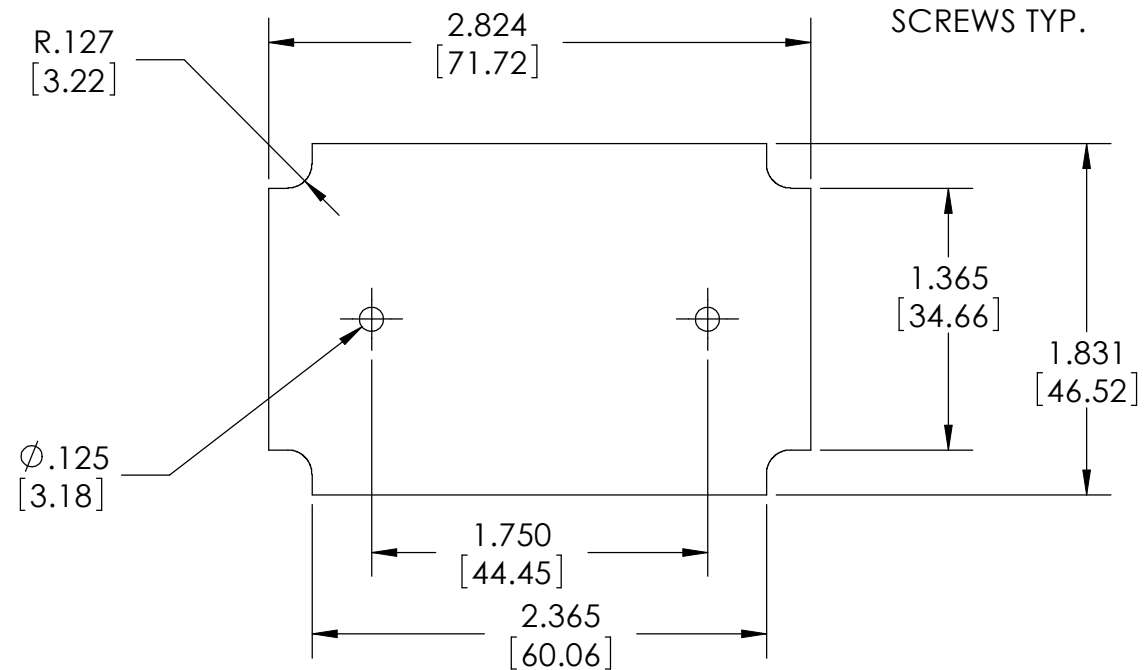

PART NAME

PLASTIBOX - STYLE M

PART No.

PT-11850-PMB

REVISION DATE

3-30-09

.088 [2.24]
FOR #4 SELF TAPPING
SCREWS TYP.

RECOMMENDED PC BOARD
NOT FURNISHED

(4) SCREWS
FURNISHED

MATERIAL:
ABS, BLACK, UL94V0
MAR RESISTANT TEXTURED SURFACE