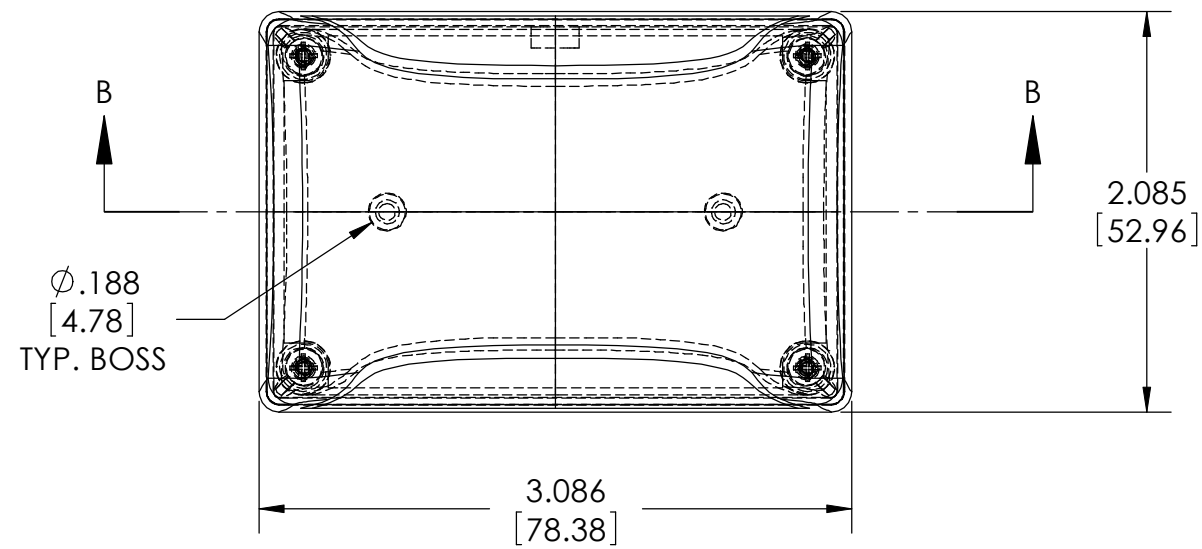

PART NAME

PLASTIBOX - STYLE M

PART No.

PT-11850-PMB

REVISION DATE

3-30-09

.088 [2.24]
FOR #4 SELF TAPPING
SCREWS TYP.

RECOMMENDED PC BOARD
NOT FURNISHED

(4) SCREWS
FURNISHED

MATERIAL:
ABS, BLACK, UL94V0
MAR RESISTANT TEXTURED SURFACE