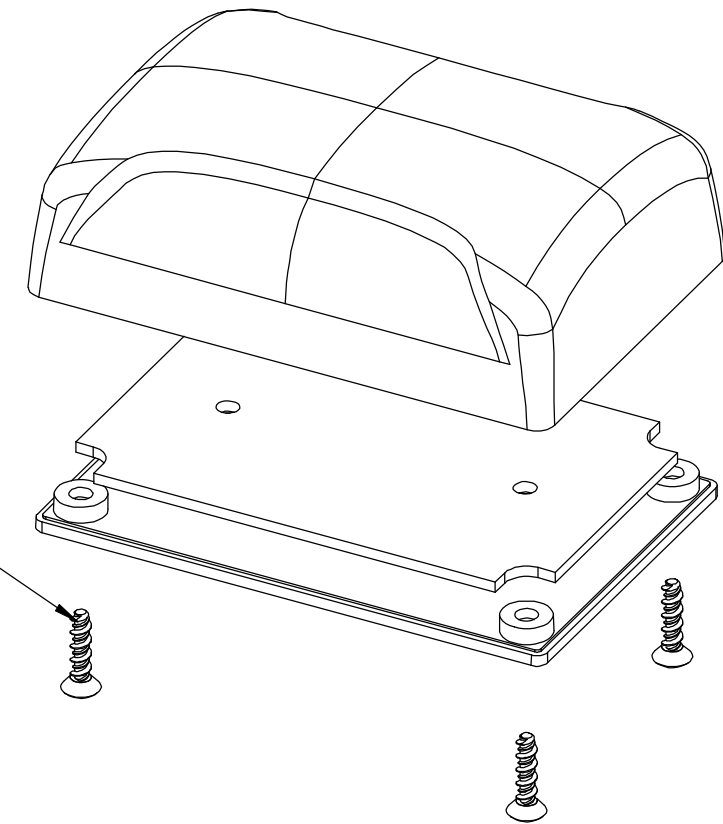

PART NAME

PLASTIBOX - STYLE M

PART No.

PT-11850-PMB

REVISION DATE

3-30-09

.088 [2.24]
FOR #4 SELF TAPPING
SCREWS TYP.

RECOMMENDED PC BOARD
NOT FURNISHED

(4) SCREWS
FURNISHED

MATERIAL:
ABS, BLACK, UL94V0
MAR RESISTANT TEXTURED SURFACE