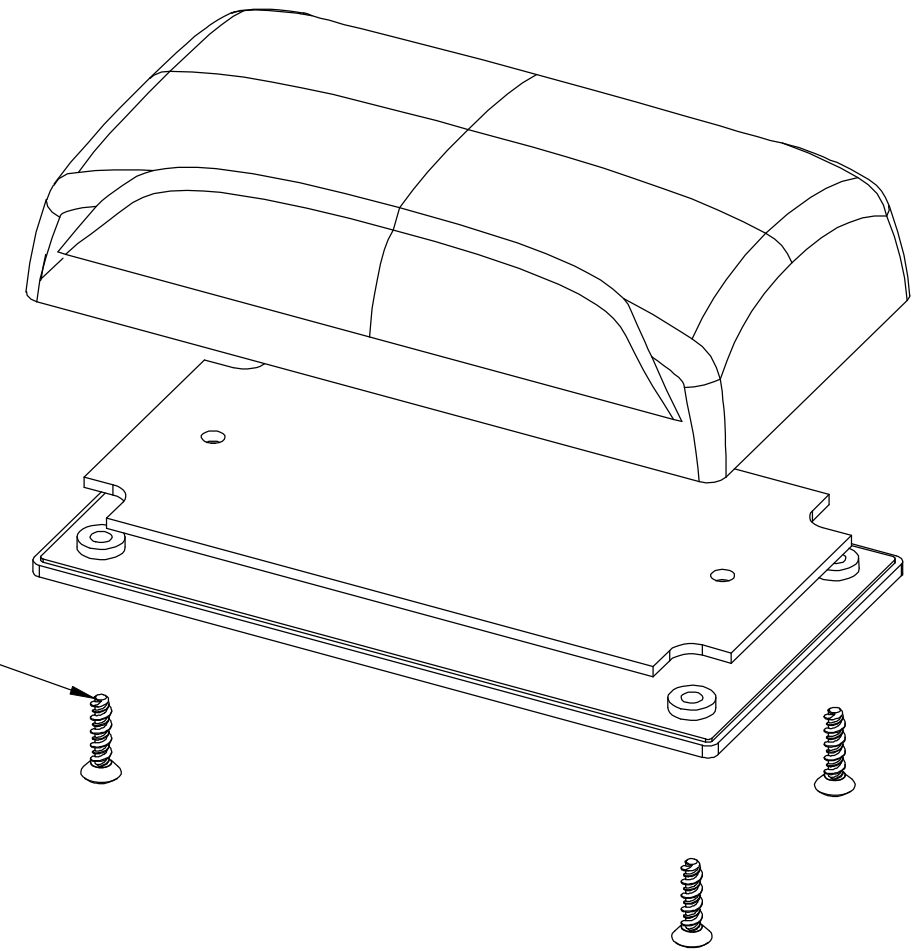

PART NAME

PLASTIBOX - STYLE M

PART No.

PT-11852-PMB

REVISION DATE

3-30-09

RECOMMENDED PC BOARD NOT FURNISHED

(4) SCREWS FURNISHED

MATERIAL:
ABS, BLACK, UL94V0

MAR RESISTANT TEXTURED SURFACE