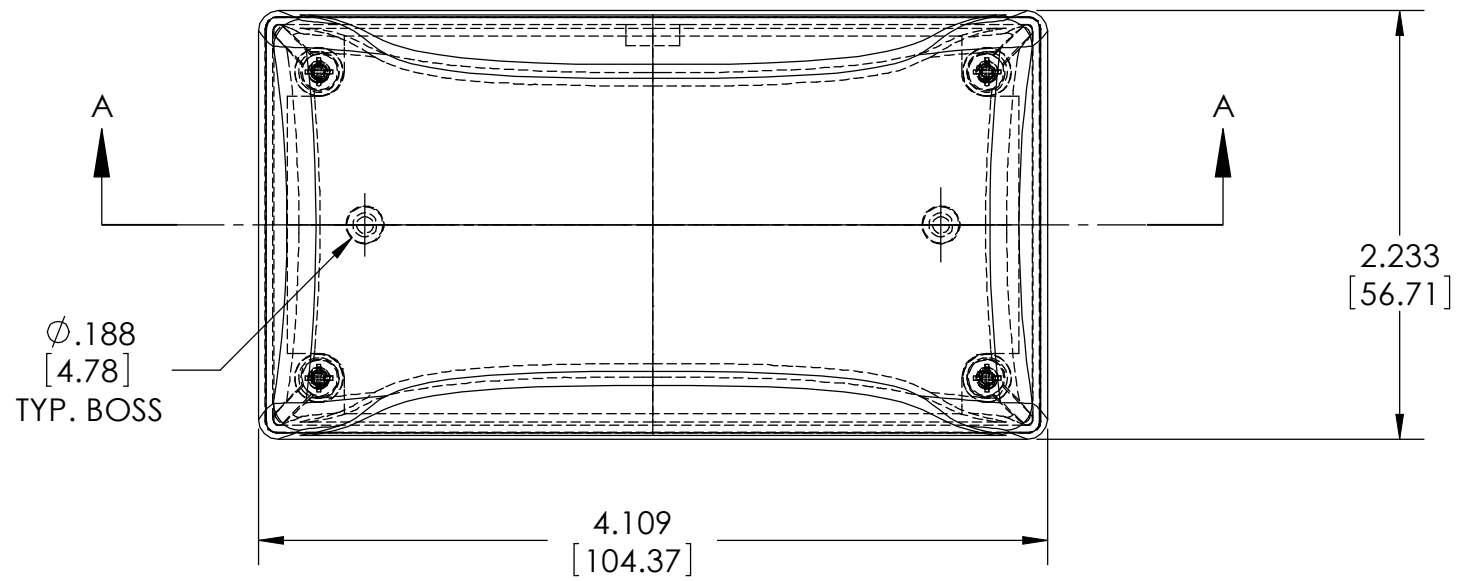

PART NAME

PLASTIBOX - STYLE M

PART No.

PT-11852-PMB

REVISION DATE

3-30-09

RECOMMENDED PC BOARD NOT FURNISHED

(4) SCREWS FURNISHED

MATERIAL:
ABS, BLACK, UL94V0

MAR RESISTANT TEXTURED SURFACE