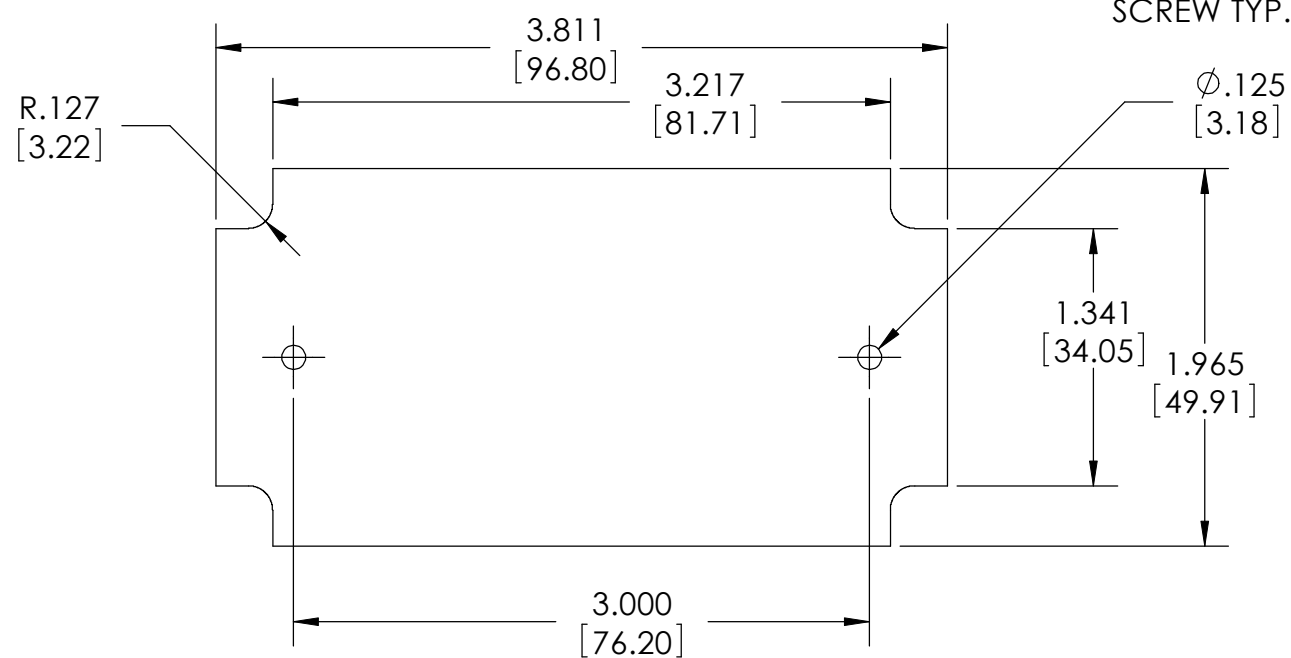

PART NAME

PLASTIBOX - STYLE M

PART No.

PT-11852-PMB

REVISION DATE

3-30-09

RECOMMENDED PC BOARD NOT FURNISHED

(4) SCREWS FURNISHED

MATERIAL:
ABS, BLACK, UL94V0

MAR RESISTANT TEXTURED SURFACE