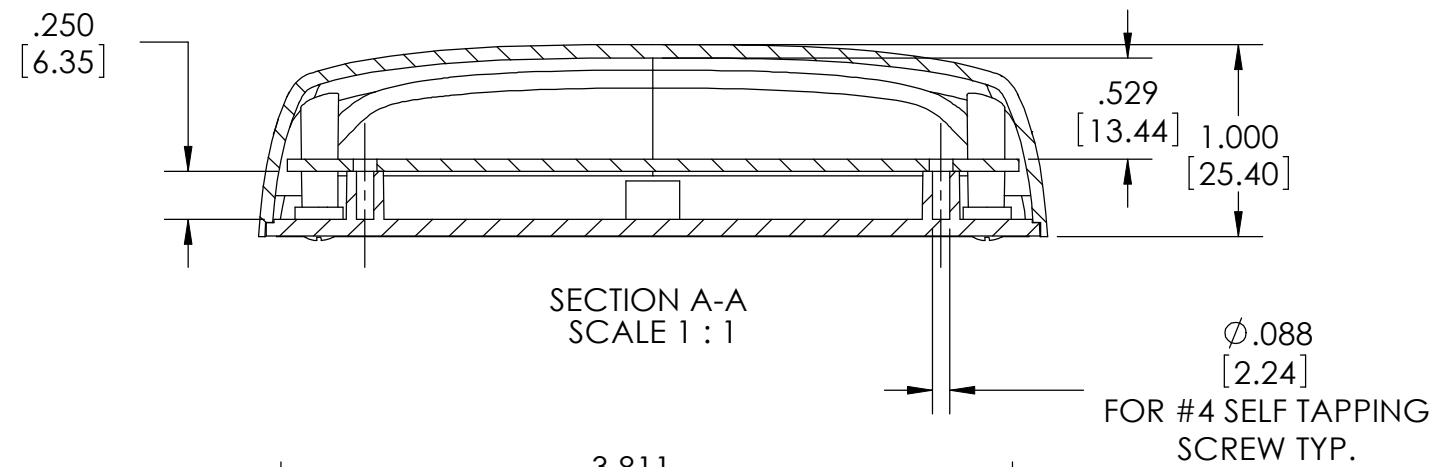

PART NAME

PLASTIBOX - STYLE M

PART No.

PT-11852-PMB

REVISION DATE

3-30-09

RECOMMENDED PC BOARD NOT FURNISHED

(4) SCREWS FURNISHED