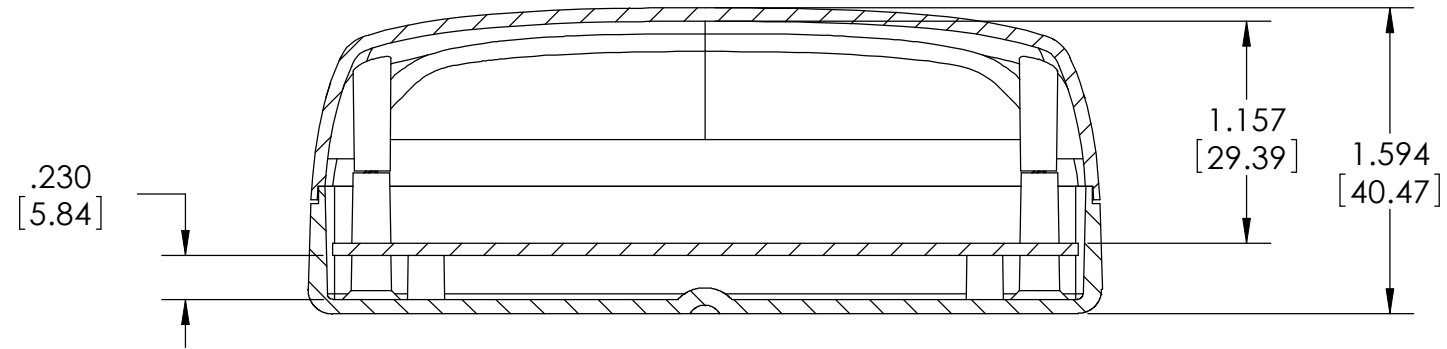

PART NAME

PLASTIBOX - STYLE M

PART No.

PT-11853-PMB

REVISION DATE

3-30-09

SECTION E-E  
SCALE 1 : 1

RECOMMENDED PC BOARD  
NOT FURNISHED