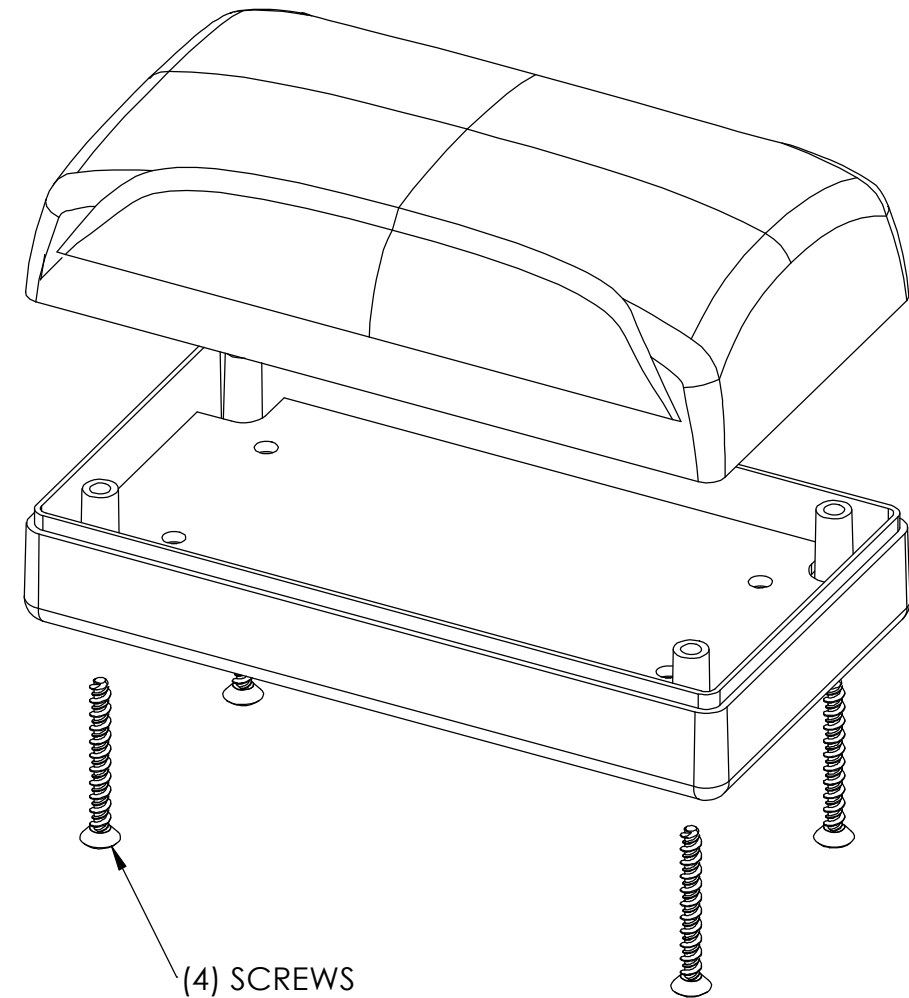

PART NAME

PLASTIBOX - STYLE M

PART No.

PT-11853-PMB

REVISION DATE

3-30-09

SECTION E-E  
SCALE 1 : 1

RECOMMENDED PC BOARD  
NOT FURNISHED

(4) SCREWS  
FURNISHED

MATERIAL:  
ABS, BLACK, UL94V0  
MAR RESISTANT TEXTURED SURFACE