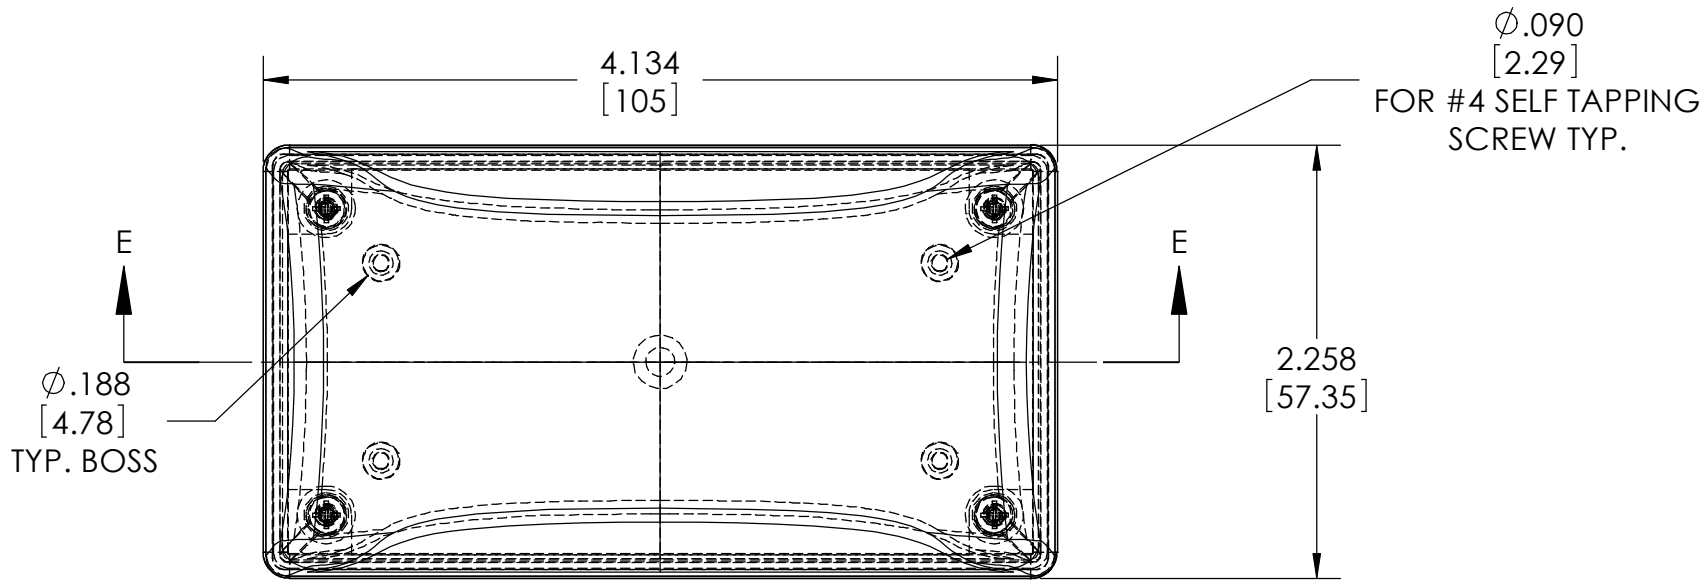

PART NAME

PLASTIBOX - STYLE M

PART No.

PT-11853-PMB

REVISION DATE

3-30-09

SECTION E-E  
SCALE 1 : 1

RECOMMENDED PC BOARD  
NOT FURNISHED

(4) SCREWS  
FURNISHED

MATERIAL:  
ABS, BLACK, UL94V0  
MAR RESISTANT TEXTURED SURFACE