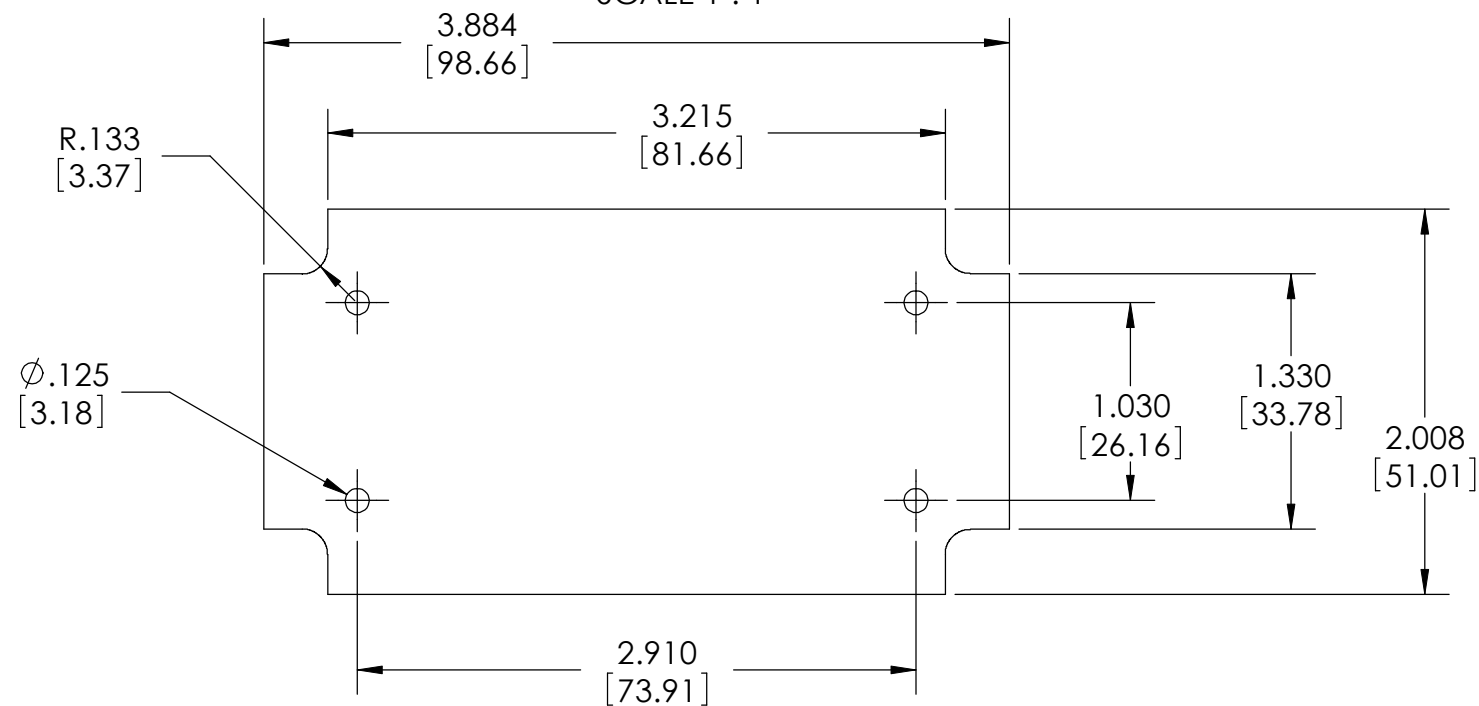

PART NAME

PLASTIBOX - STYLE M

PART No.

PT-11853-PMB

REVISION DATE

3-30-09

SECTION E-E  
SCALE 1 : 1

RECOMMENDED PC BOARD  
NOT FURNISHED

(4) SCREWS  
FURNISHED

MATERIAL:  
ABS, BLACK, UL94V0  
MAR RESISTANT TEXTURED SURFACE