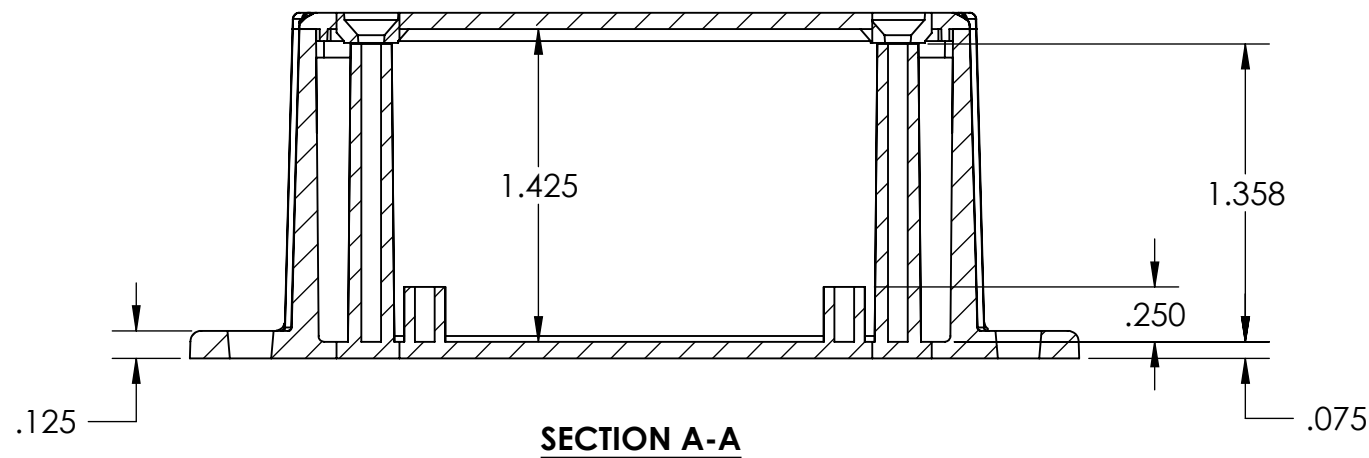

PART NAME

UTILIBOX (STYLE L)

PART No.

CU-1933-MB

REVISION DATE

2-24-11

**COVER NOT SHOWN  
THIS VIEW ONLY**

PC BOARD MOUNTING BOSES  
ACCEPT #4 x 1/4" LG  
THREAD FORMING SCREWS  
(NOT SUPPLIED)

**SUGGESTED PC BOARD  
LAYOUT**

MATERIAL: ABS UL94V-0, BLACK

NOTES:

- 1.) FOUR (4) #4-24 x 1/2" LG. THREAD FORMING SCREWS SUPPLIED FOR ASSEMBLY OF COVER TO BODY.
- 2.) ALL DIMENSIONS HAVE  $\pm .015$  TOLERANCE
- 3.) ALL OUTSIDE AND INSIDE DRAFT ANGLE:  $.5^\circ \pm .5^\circ$

**SECTION A-A**