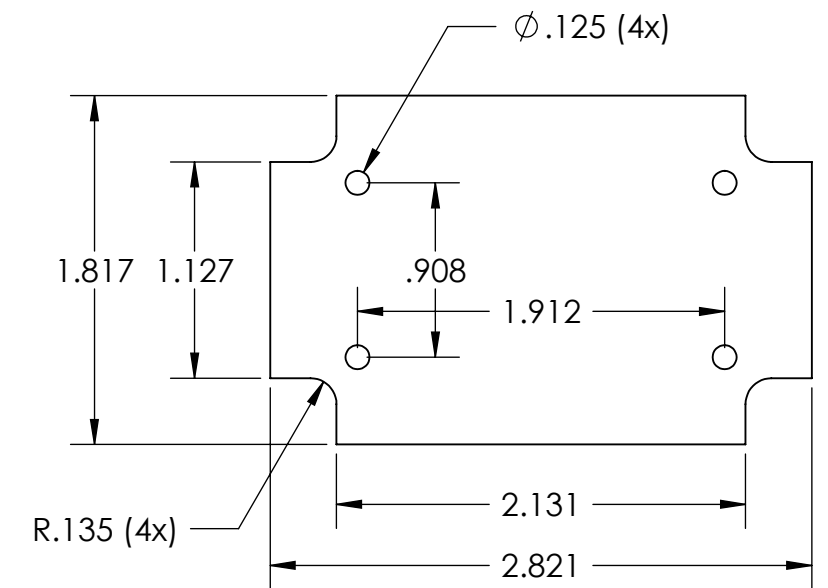

PART NAME

UTILIBOX (STYLE L)

PART No.

CU-1933-MB

REVISION DATE

2-24-11

**COVER NOT SHOWN  
THIS VIEW ONLY**

PC BOARD MOUNTING BOSES  
ACCEPT #4 x 1/4" LG  
THREAD FORMING SCREWS  
(NOT SUPPLIED)

**SUGGESTED PC BOARD  
LAYOUT**

MATERIAL: ABS UL94V-0, BLACK

NOTES:

- 1.) FOUR (4) #4-24 x 1/2" LG. THREAD FORMING SCREWS SUPPLIED FOR ASSEMBLY OF COVER TO BODY.
- 2.) ALL DIMENSIONS HAVE  $\pm .015$  TOLERANCE
- 3.) ALL OUTSIDE AND INSIDE DRAFT ANGLE:  $.5^\circ \pm .5^\circ$

**SECTION A-A**