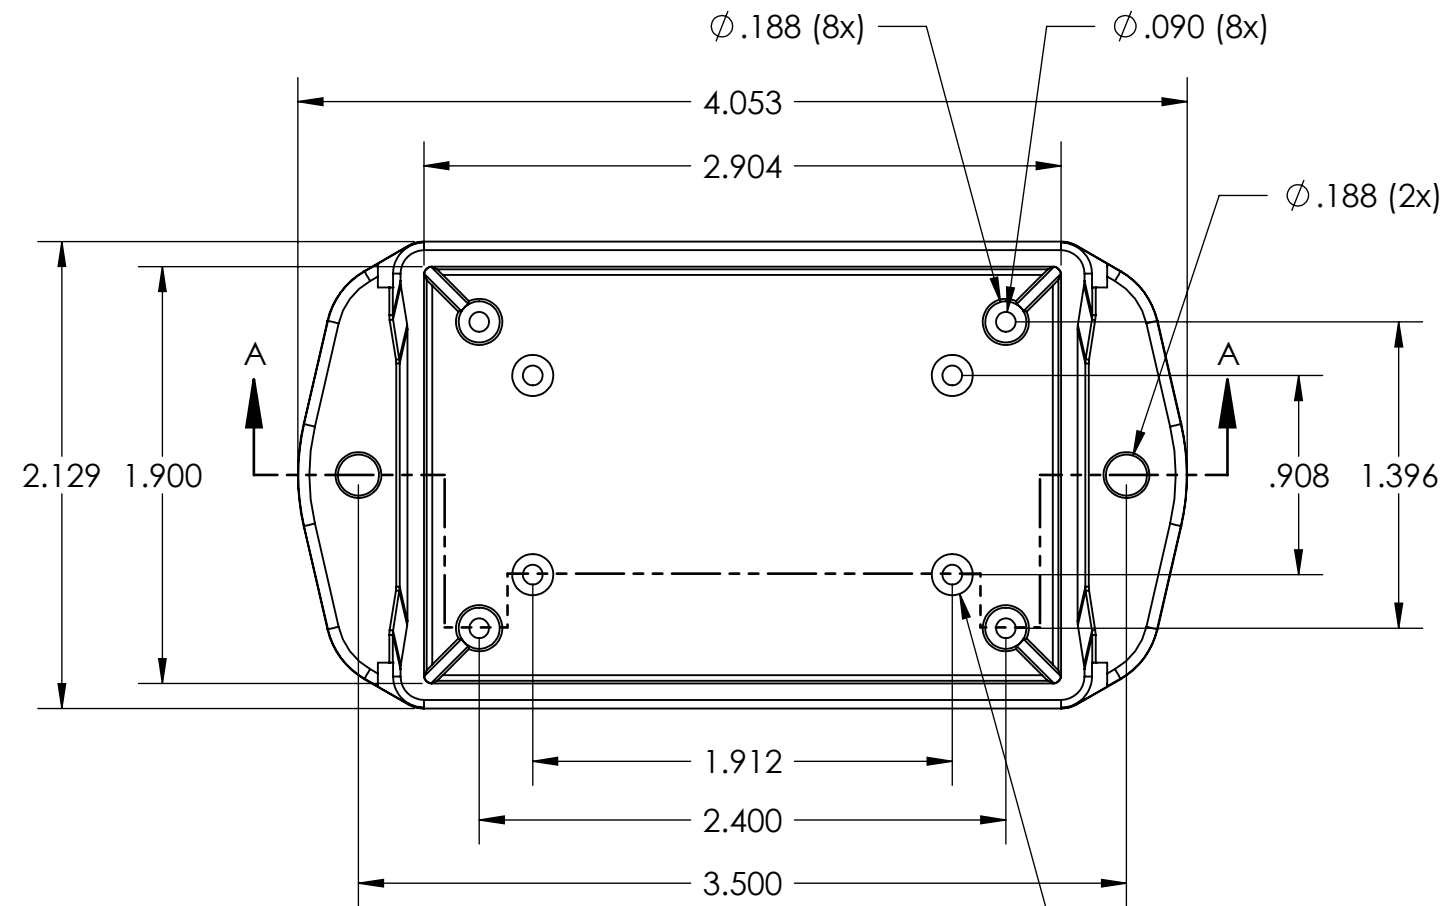

PART NAME

UTILIBOX (STYLE L)

PART No.

CU-1933-MB

REVISION DATE

2-24-11

**COVER NOT SHOWN  
THIS VIEW ONLY**

PC BOARD MOUNTING BOSES  
ACCEPT #4 x 1/4" LG  
THREAD FORMING SCREWS  
(NOT SUPPLIED)

**SUGGESTED PC BOARD  
LAYOUT**

MATERIAL: ABS UL94V-0, BLACK

NOTES:

- 1.) FOUR (4) #4-24 x 1/2" LG. THREAD FORMING SCREWS SUPPLIED FOR ASSEMBLY OF COVER TO BODY.
- 2.) ALL DIMENSIONS HAVE  $\pm .015$  TOLERANCE
- 3.) ALL OUTSIDE AND INSIDE DRAFT ANGLE:  $.5^\circ \pm .5^\circ$

**SECTION A-A**