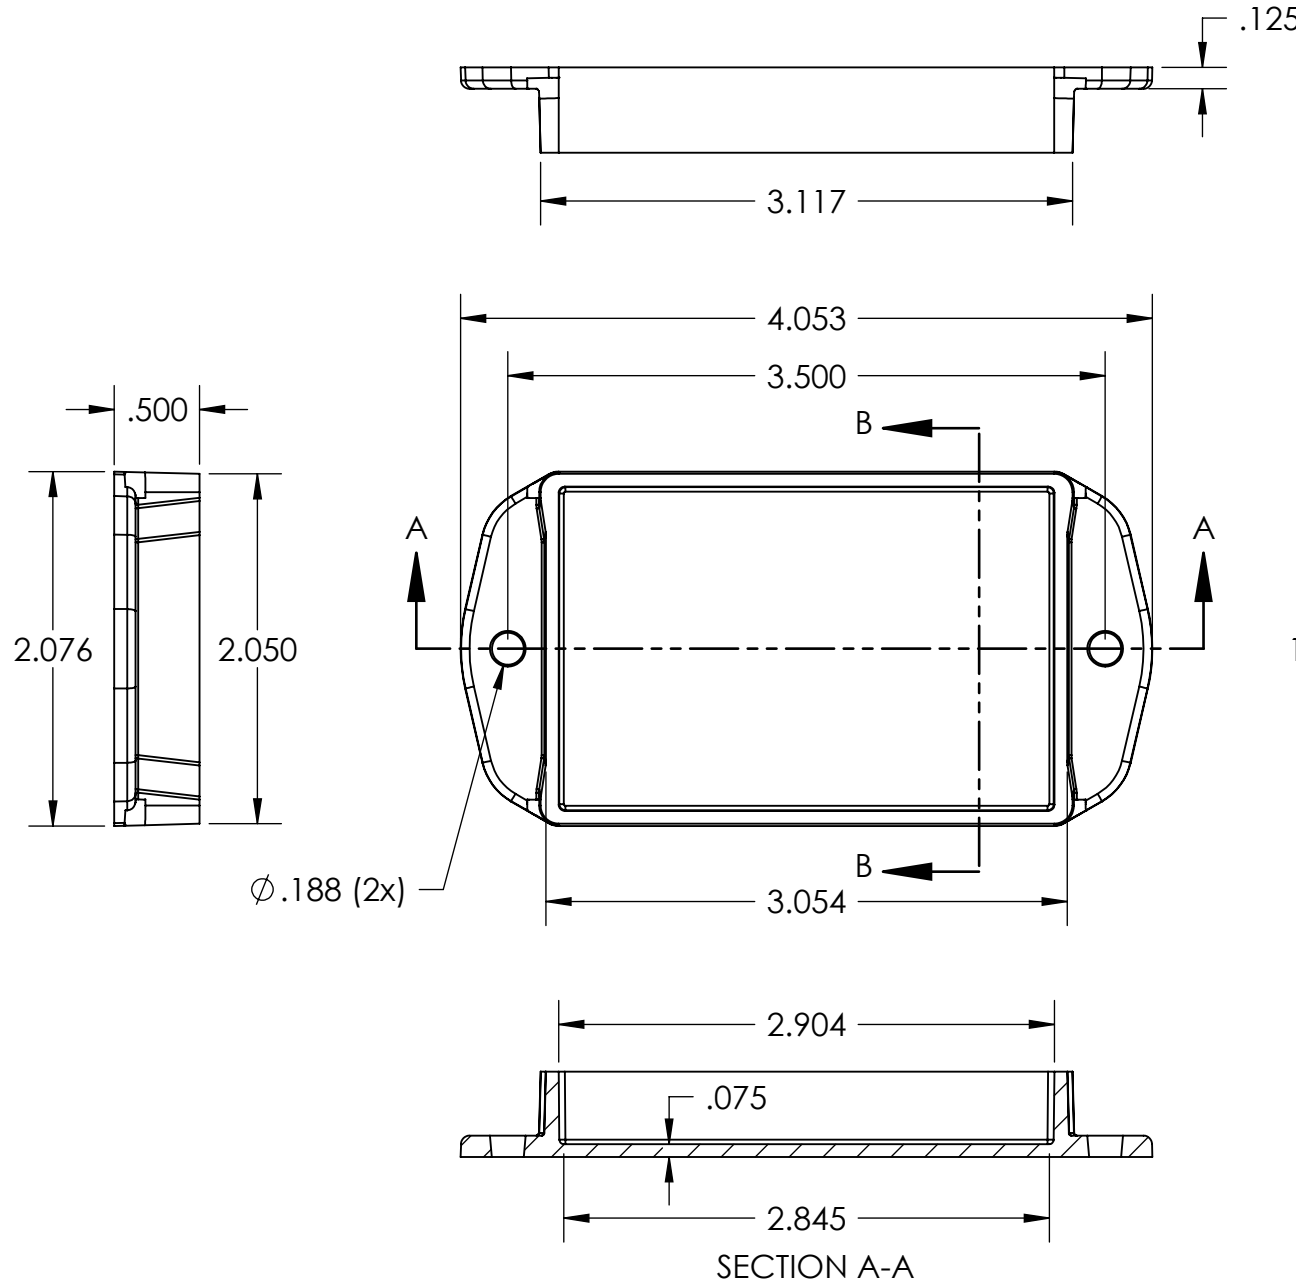

PART
NAME

POTTING BOX

PART
No.

PB-1553-BF

REV.
DATE

1-25-11

MATERIAL: ABS UL94V-0
COLOR: BLACK
FINISH: TEXTURED OUTSIDE

INSIDE DRAFT: $.5^\circ \pm .5^\circ$
OUTSIDE DRAFT: $1.5^\circ \pm .5^\circ$

ALL DIMENSIONS TOLERANCE: $\pm .015$

SHIPPED IN PACKAGES OF TEN (10)

OPTIONAL COVER PART NO.: PBC-1559-C
(COVER REDUCES INSIDE CLEAR HEIGHT BY .055")