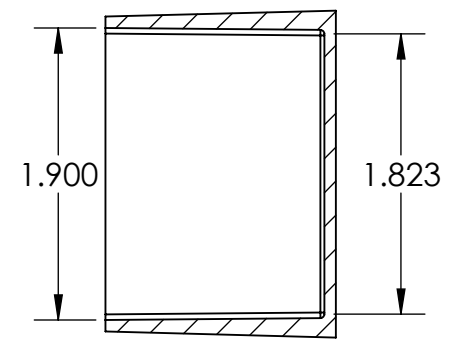

PART NAME

POTTING BOX

PART No.

PB-1559-BF

REV. DATE

1-25-11

.125 MATERIAL: ABS UL94V-0  
 COLOR: BLACK  
 FINISHED: TEXTURED OUTSIDE

INSIDE DRAFT:  $.5^\circ \pm .5^\circ$   
 OUTSIDE DRAFT:  $1.5^\circ \pm .5^\circ$

ALL DIMENSIONS TOLERANCE:  $\pm .015$

SHIPPED IN PACKAGES OF TEN (10)

SECTION B-B

SECTION A-A

OPTIONAL COVER PART NO.: PBC-1559-C  
 (COVER REDUCES INSIDE CLEAR HEIGHT BY .055")