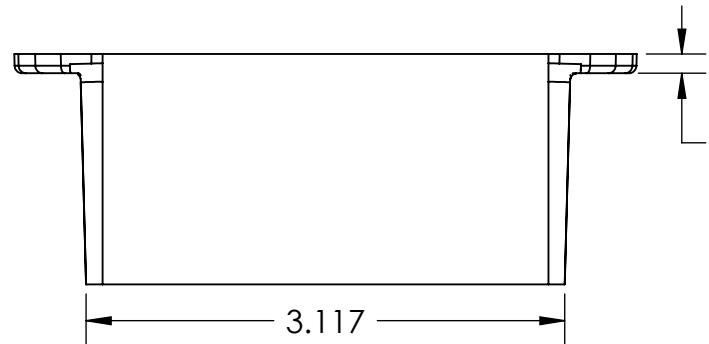

PART NAME

POTTING BOX

PART No.

PB-1559-BF

REV. DATE

1-25-11

.125 MATERIAL: ABS UL94V-0  
 COLOR: BLACK  
 FINISHED: TEXTURED OUTSIDE

INSIDE DRAFT:  $.5^\circ \pm .5^\circ$   
 OUTSIDE DRAFT:  $1.5^\circ \pm .5^\circ$

ALL DIMENSIONS TOLERANCE:  $\pm .015$

SHIPPED IN PACKAGES OF TEN (10)

SECTION B-B

SECTION A-A

OPTIONAL COVER PART NO.: PBC-1559-C  
 (COVER REDUCES INSIDE CLEAR HEIGHT BY .055")