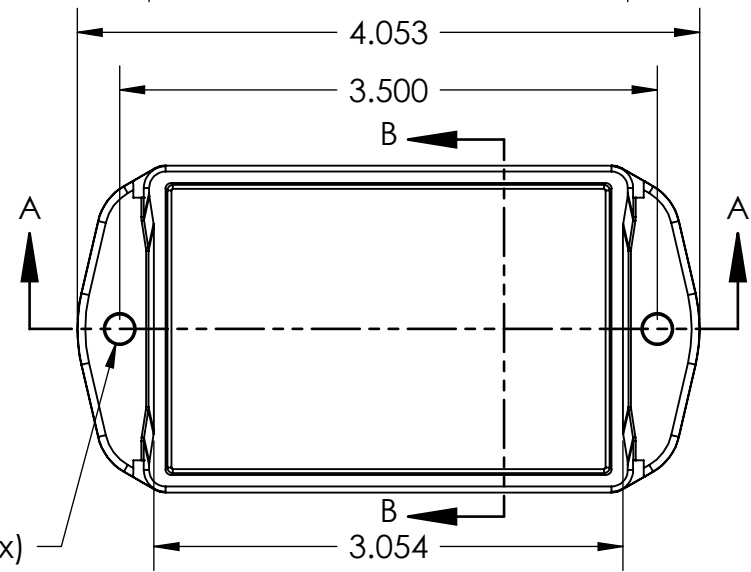

PART NAME

POTTING BOX

PART No.

PB-1559-BF

REV. DATE

1-25-11

.125 MATERIAL: ABS UL94V-0  
 COLOR: BLACK  
 FINISHED: TEXTURED OUTSIDE

INSIDE DRAFT:  $.5^\circ \pm .5^\circ$   
 OUTSIDE DRAFT:  $1.5^\circ \pm .5^\circ$

ALL DIMENSIONS TOLERANCE:  $\pm .015$

SHIPPED IN PACKAGES OF TEN (10)

SECTION B-B

SECTION A-A

OPTIONAL COVER PART NO.: PBC-1559-C  
 (COVER REDUCES INSIDE CLEAR HEIGHT BY .055")