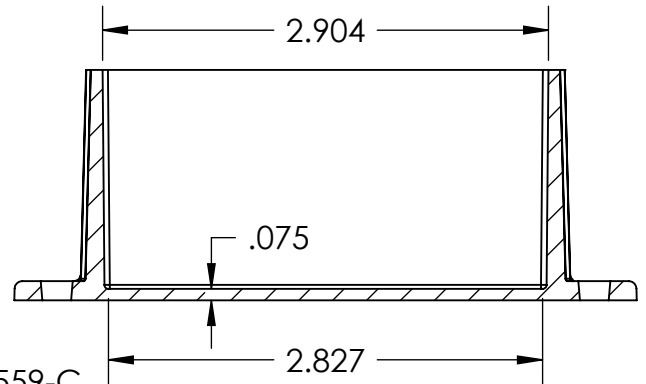

PART NAME

POTTING BOX

PART No.

PB-1559-BF

REV. DATE

1-25-11

.125 MATERIAL: ABS UL94V-0  
 COLOR: BLACK  
 FINISHED: TEXTURED OUTSIDE

INSIDE DRAFT:  $.5^\circ \pm .5^\circ$   
 OUTSIDE DRAFT:  $1.5^\circ \pm .5^\circ$

ALL DIMENSIONS TOLERANCE:  $\pm .015$

SHIPPED IN PACKAGES OF TEN (10)

SECTION B-B

SECTION A-A

OPTIONAL COVER PART NO.: PBC-1559-C  
 (COVER REDUCES INSIDE CLEAR HEIGHT BY .055")