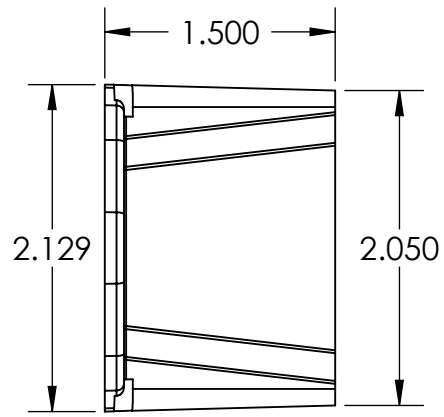

PART NAME

POTTING BOX

PART No.

PB-1559-BF

REV. DATE

1-25-11

.125 MATERIAL: ABS UL94V-0  
 COLOR: BLACK  
 FINISHED: TEXTURED OUTSIDE

INSIDE DRAFT:  $.5^\circ \pm .5^\circ$   
 OUTSIDE DRAFT:  $1.5^\circ \pm .5^\circ$

ALL DIMENSIONS TOLERANCE:  $\pm .015$

SHIPPED IN PACKAGES OF TEN (10)

SECTION B-B

SECTION A-A

OPTIONAL COVER PART NO.: PBC-1559-C  
 (COVER REDUCES INSIDE CLEAR HEIGHT BY .055")