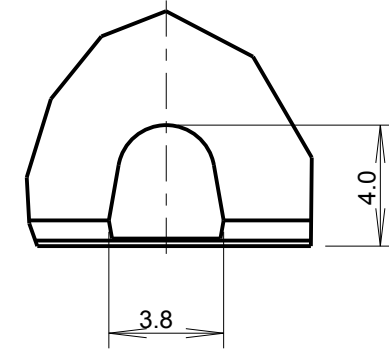

# CUSTOMER DRAWING

SCALE 1:1  
GENERAL VIEW

DETAIL A  
SCALE 4:1

SECTION A-A  
SCALE 12:1

REV.	DATE	D.C.N. NUMBER	DESCRIPTION	CHECKED BY DATE	APPROVED BY DATE
1	04-May-07		FIRST ISSUE		
1A	01-May-12	03/11/1292	CHANGED NOTES AND CHANGED DIMENTIONS	FP 01-May-12	PW 02-May-12

MATERIAL: POLYCARBONATE

<p>technical plastics 103 BUCKINGHAM AVE, SLOUGH, BERKSHIRE, SL1 4PF, UK Tel: +44 1753 610800 Fax: +44 1753 811359 design@carclo-optics.com www.carclo-optics.com</p>	Title		WIDE SOFT BEAM FROSTED 26.5mm DIA LED OPTIC				
	Customer		CARCLO				
Drawn by		AJD	Material	SEE NOTES		Scale	AS SPEC.
THIRD ANGLE PROJECTION	GENERAL TOLERANCES UNLESS OTHERWISE STATED		DIMENSIONS IN mm		Format Size		A3
	LINEAR	ANGULAR	CAD File		60463		
	0 ± 0.25	0 ± 1°	Drw. N°		60463		
	0.0 ± 0.1	0.0 ± 0.5°	Part N°		10260		
	0.00 ± 0.05	0.00 ± 0.1°	CARCLO technical plastics CONFIDENTIAL: UNAUTHORISED COPYING, DISCUSSION & DISTRIBUTION PROHIBITED				