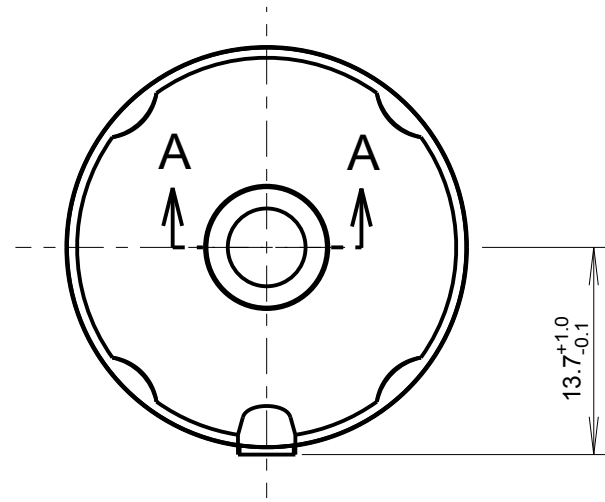

# CUSTOMER DRAWING

SCALE 1:1  
GENERAL VIEW

DETAIL A  
SCALE 4:1

SECTION A-A  
SCALE 12:1

REV.	DATE	D.C.N. NUMBER	DESCRIPTION	CHECKED BY DATE	APPROVED BY DATE
1	04-May-07		FIRST ISSUE		
1A	01-May-12	03/11/1292	CHANGED NOTES AND CHANGED DIMENTIONS	FP 01-May-12	PW 02-May-12

MATERIAL: POLYCARBONATE

<p>technical plastics 103 BUCKINGHAM AVE, SLOUGH, BERKSHIRE, SL1 4PF, UK Tel: +44 1753 610800 Fax: +44 1753 811359 design@carclo-optics.com www.carclo-optics.com</p>	Title		WIDE SOFT BEAM FROSTED 26.5mm DIA LED OPTIC				
	Customer		CARCLO				
Drawn by		AJD	Material	SEE NOTES		Scale	AS SPEC.
THIRD ANGLE PROJECTION	GENERAL TOLERANCES UNLESS OTHERWISE STATED		DIMENSIONS IN mm		Format Size		A3
	LINEAR	ANGULAR	CAD File		60463		
	0 ± 0.25	0 ± 1°	Drw. N°		60463		
	0.0 ± 0.1	0.0 ± 0.5°	Part N°		10260		
	0.00 ± 0.05	0.00 ± 0.1°	CARCLO technical plastics CONFIDENTIAL: UNAUTHORISED COPYING, DISCUSSION & DISTRIBUTION PROHIBITED				