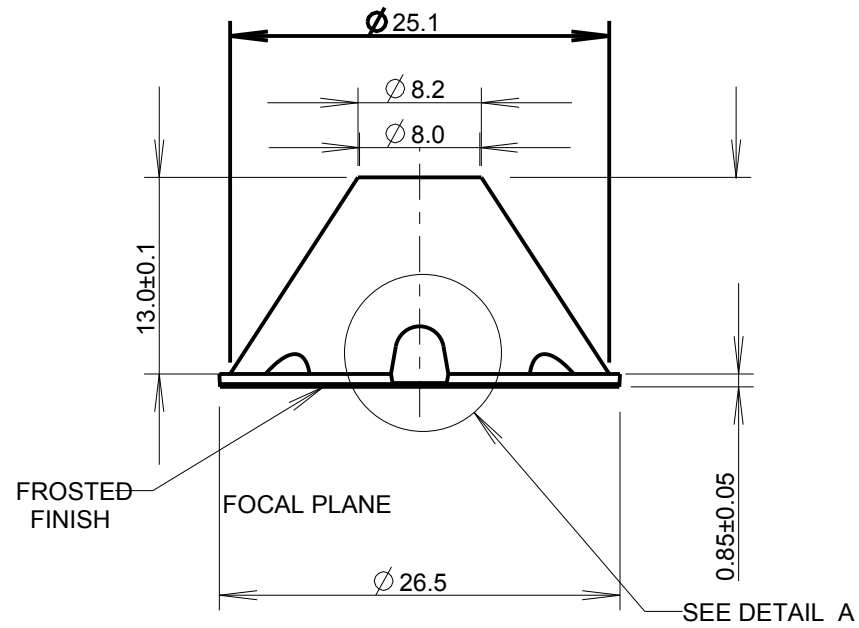

# CUSTOMER DRAWING

SCALE 1:1  
GENERAL VIEW

DETAIL A  
SCALE 4:1

SECTION A-A  
SCALE 12:1

REV.	DATE	D.C.N. NUMBER	DESCRIPTION	CHECKED BY DATE	APPROVED BY DATE
1	04-May-07		FIRST ISSUE		
1A	01-May-12	03/11/1292	CHANGED NOTES AND CHANGED DIMENTIONS	FP 01-May-12	PW 02-May-12

MATERIAL: POLYCARBONATE

<p>technical plastics 103 BUCKINGHAM AVE, SLOUGH, BERKSHIRE, SL1 4PF, UK Tel: +44 1753 610800 Fax: +44 1753 811359 design@carclo-optics.com www.carclo-optics.com</p>	Title		WIDE SOFT BEAM FROSTED 26.5mm DIA LED OPTIC				
	Customer		CARCLO				
Drawn by		AJD	Material	SEE NOTES		Scale	AS SPEC.
THIRD ANGLE PROJECTION	GENERAL TOLERANCES UNLESS OTHERWISE STATED		DIMENSIONS IN mm		Format Size		A3
	LINEAR	ANGULAR	CAD File		60463		
	0 ± 0.25	0 ± 1°	Drw. N°		60463		
	0.0 ± 0.1	0.0 ± 0.5°	Part N°		10260		
	0.00 ± 0.05	0.00 ± 0.1°	CARCLO technical plastics CONFIDENTIAL: UNAUTHORISED COPYING, DISCUSSION & DISTRIBUTION PROHIBITED				