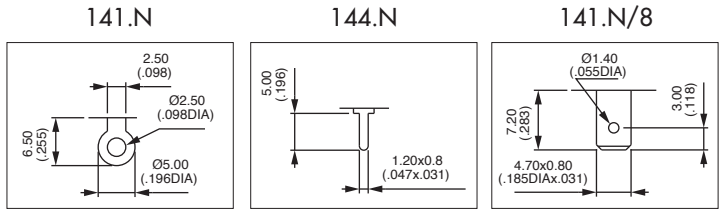

MATERIALS

- Case : polyamide
- Plunger : polyamide
- Contacts :
 - A : silver
 - C : copper, silver plated

GENERAL SPECIFICATIONS

- Panel thickness : 2 mm (.078) max.
- Operating temperature : -20°C to +55°C

Dimensions : first dimensions are in mm while inches are shown as bracketed numbers.

Packaging unit : 60 pieces.

1400N series

Momentary pushbutton switches - snap-in mounting - square plunger

Solder lug, straight PC or quick-connect terminals

- Single pole configurations

MODEL STRUCTURE

Solder lug terminals

- | | | |
|-------|--|-----------------|
| 1412N | | Normally Closed |
| 1413N | | Normally Open |
| 1415N | | Changeover |

Straight PC terminals