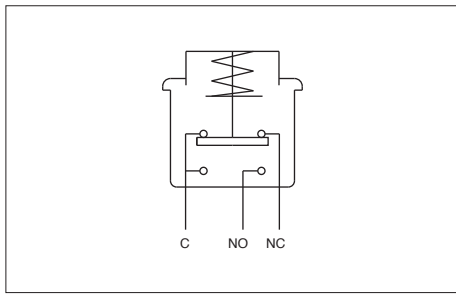

Dimensions : first dimensions are in mm while inches are shown as bracketed numbers.

Packaging unit : 60 pieces.

1400N series

Momentary pushbutton switches - snap-in mounting - square plunger

Solder lug, straight PC or quick-connect terminals

- Single pole configurations

MODEL STRUCTURE

Solder lug terminals

- | | | |
|-------|--|-----------------|
| 1412N | | Normally Closed |
| 1413N | | Normally Open |
| 1415N | | Changeover |

Straight PC terminals