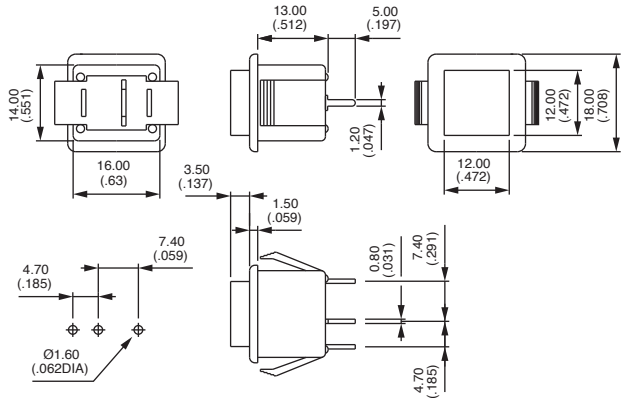

Dimensions : first dimensions are in mm while inches are shown as bracketed numbers.

Packaging unit : 60 pieces.

1400N series

Momentary pushbutton switches - snap-in mounting - square plunger

Solder lug, straight PC or quick-connect terminals

- Single pole configurations

MODEL STRUCTURE

Solder lug terminals

- | | | |
|-------|--|-----------------|
| 1412N | | Normally Closed |
| 1413N | | Normally Open |
| 1415N | | Changeover |

Straight PC terminals

- | | | |
|-------|--|-----------------|
| 1442N | | Normally Closed |
| 1443N | | Normally Open |
| 1445N | | Changeover |

Quick-connect terminals 4,7 x 0,8 (.185 x .031)

- | | | |
|---------|--|-----------------|
| 1412N/8 | | Normally Closed |
| 1413N/8 | | Normally Open |
| 1415N/8 | | Changeover |