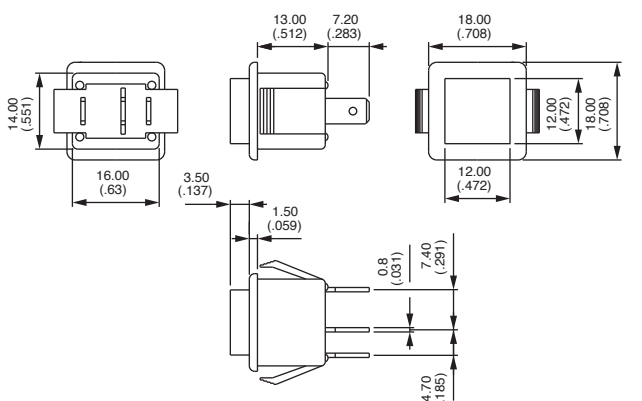

MATERIALS

- Case : polyamide
- Plunger : polyamide
- Contacts :
 - A : silver
 - C : copper, silver plated

GENERAL SPECIFICATIONS

- Panel thickness : 2 mm (.078) max.
- Operating temperature : -20°C to +55°C

Dimensions : first dimensions are in mm while inches are shown as bracketed numbers.

Packaging unit : 60 pieces.

1400N series

Momentary pushbutton switches - snap-in mounting - square plunger

Solder lug, straight PC or quick-connect terminals

- Single pole configurations

MODEL STRUCTURE

Solder lug terminals

- | | | |
|-------|--|-----------------|
| 1412N | | Normally Closed |
| 1413N | | Normally Open |
| 1415N | | Changeover |

Straight PC terminals

- | | | |
|-------|--|-----------------|
| 1442N | | Normally Closed |
| 1443N | | Normally Open |
| 1445N | | Changeover |

Quick-connect terminals 4,7 x 0,8 (.185 x .031)

- | | | |
|---------|--|-----------------|
| 1412N/8 | | Normally Closed |
| 1413N/8 | | Normally Open |
| 1415N/8 | | Changeover |