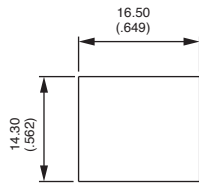

1400N series

Momentary pushbutton switches - snap-in mounting - square plunger

OPTIONS
● ● ●

PANEL CUT-OUT

B2