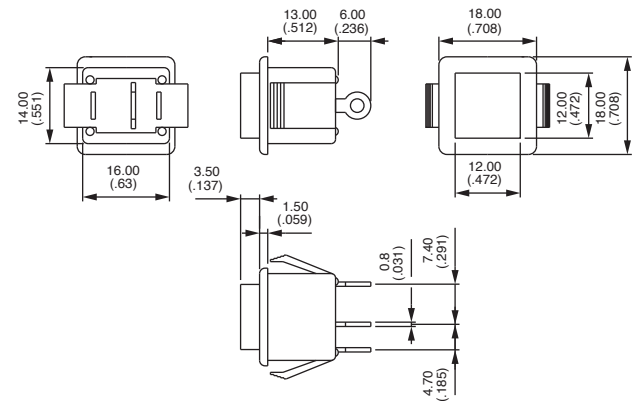

Dimensions : first dimensions are in mm while inches are shown as bracketed numbers.

Packaging unit : 60 pieces.

1400N series

Momentary pushbutton switches - snap-in mounting - square plunger

Solder lug, straight PC or quick-connect terminals

- Single pole configurations

MODEL STRUCTURE

Solder lug terminals

- | | | |
|-------|--|-----------------|
| 1412N | | Normally Closed |
| 1413N | | Normally Open |
| 1415N | | Changeover |

Straight PC terminals

- | | | |
|-------|--|-----------------|
| 1442N | | Normally Closed |
| 1443N | | Normally Open |
| 1445N | | Changeover |

Quick-connect terminals 4,7 x 0,8 (.185 x .031)

- | | | |
|---------|--|-----------------|
| 1412N/8 | | Normally Closed |
| 1413N/8 | | Normally Open |
| 1415N/8 | | Changeover |