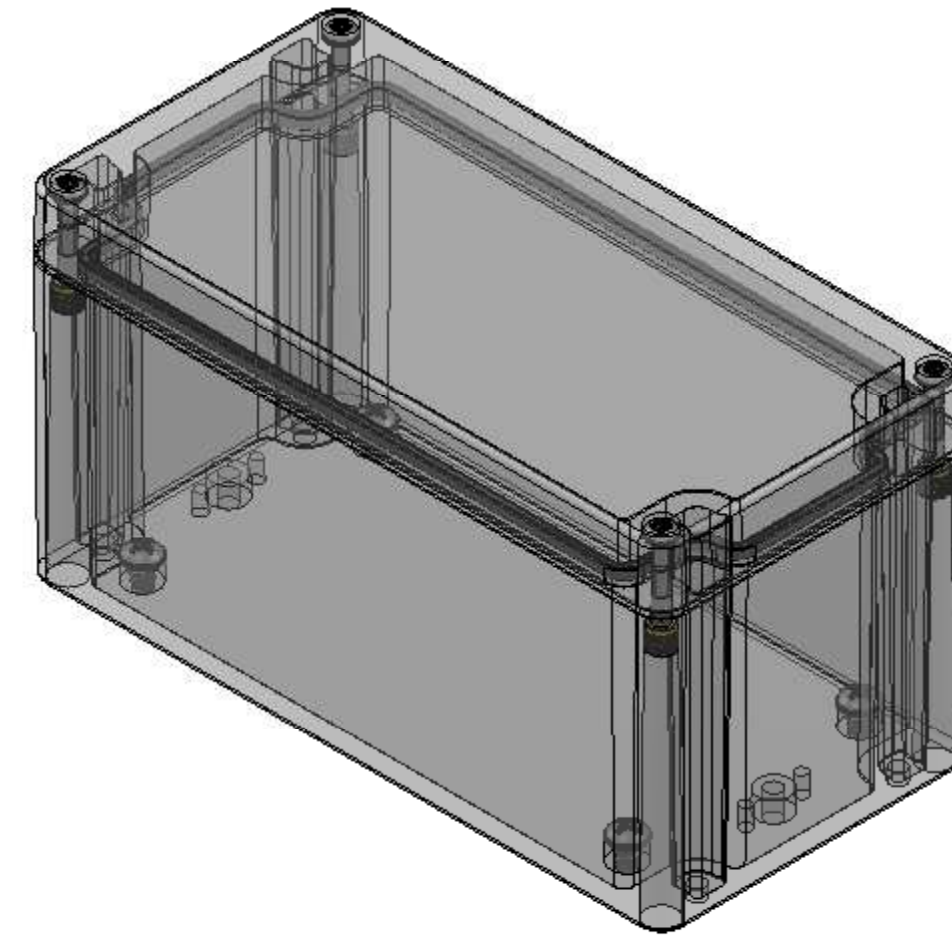

SERPAC Electronic Enclosures RB63-1TC1BC

PN	Description
RB63-1	(1) RB63 Top1
RB631	(1) RB63 Bottom1
8063	(1) RB63 O-Ring
6023	(4) #4-40 Captive Torx Hd Screw
6022	(4) #10 High/Low Pan Hd x 1/4"
6102	(4) #4-40 Threaded Insert

-Material: UV stabilized Polycarbonate
Flammability UL 94 V-0
-Watertight enclosure meets or
exceed Nema 4 and or IP67.

Dim's in Inch
[mm]

ALL DIMENSIONS ARE ± .010" 12/28/11
2009 Wright Ave., La Verne, CA 91750
Ph. (626) 331-0517 Fx. (626) 331-8584 serpac.com