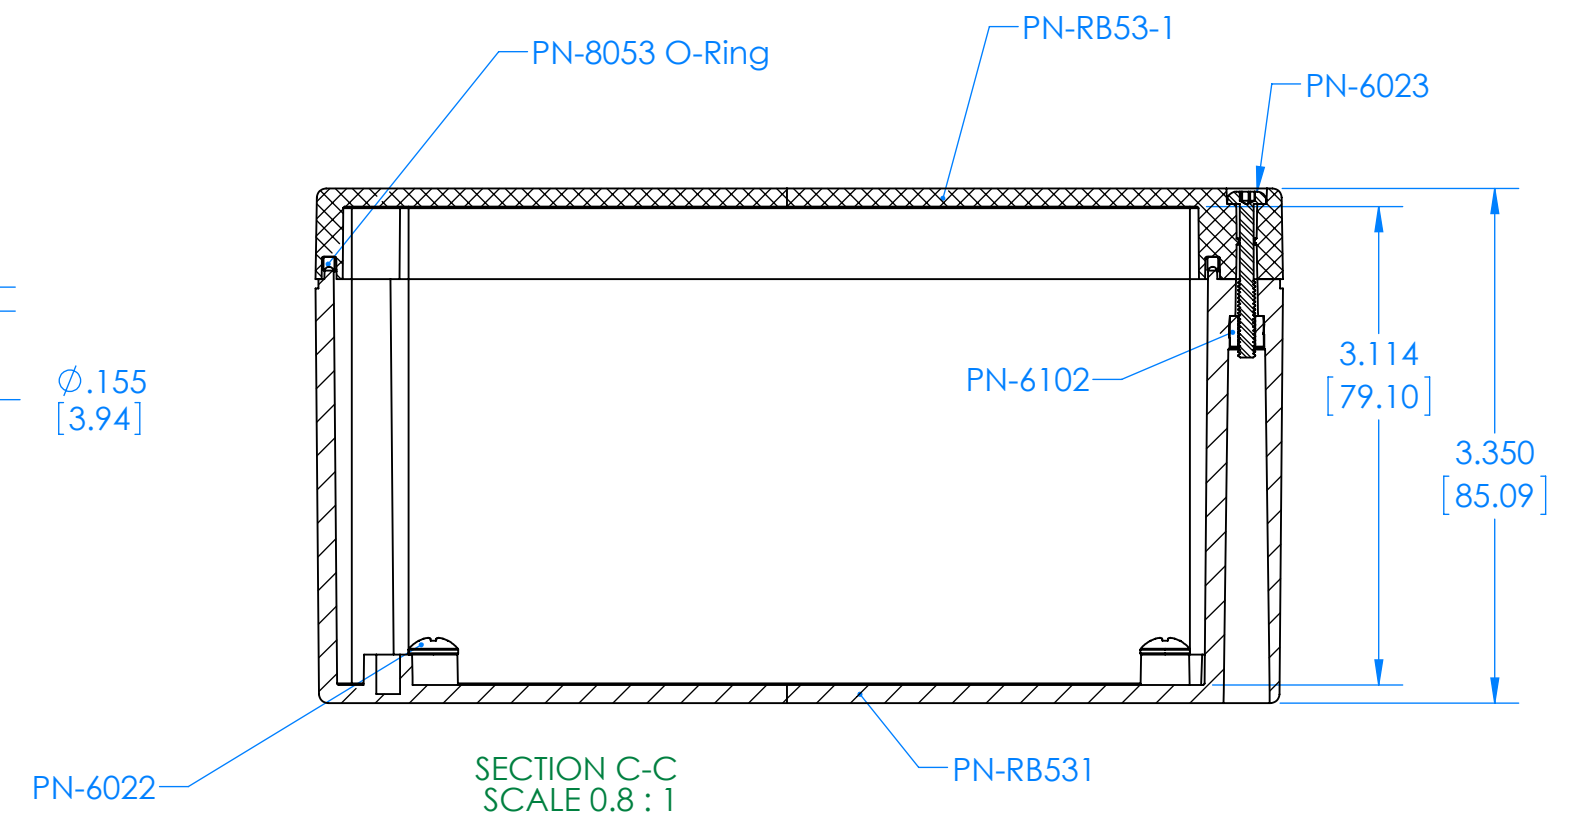

SERPAC Electronic Enclosures RB63-1TC1BC

PN	Description
RB63-1	(1) RB63 Top1
RB631	(1) RB63 Bottom1
8063	(1) RB63 O-Ring
6023	(4) #4-40 Captive Torx Hd Screw
6022	(4) #10 High/Low Pan Hd x 1/4"
6102	(4) #4-40 Threaded Insert

-Material: UV stabilized Polycarbonate
Flammability UL 94 V-0
-Watertight enclosure meets or
exceed Nema 4 and or IP67.

Dim's in Inch
[mm]

ALL DIMENSIONS ARE ± .010" 12/28/11
2009 Wright Ave., La Verne, CA 91750
Ph. (626) 331-0517 Fx. (626) 331-8584 serpac.com