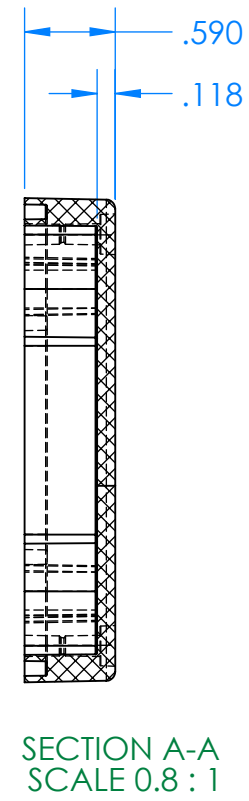

SERPAC Electronic Enclosures RB63-1TC1BC

PN	Description
RB63-1	(1) RB63 Top1
RB631	(1) RB63 Bottom1
8063	(1) RB63 O-Ring
6023	(4) #4-40 Captive Torx Hd Screw
6022	(4) #10 High/Low Pan Hd x 1/4"
6102	(4) #4-40 Threaded Insert

-Material: UV stabilized Polycarbonate
Flammability UL 94 V-0
-Watertight enclosure meets or
exceed Nema 4 and or IP67.

Dim's in Inch
[mm]

ALL DIMENSIONS ARE ± .010" 12/28/11
2009 Wright Ave., La Verne, CA 91750
Ph. (626) 331-0517 Fx. (626) 331-8584 serpac.com