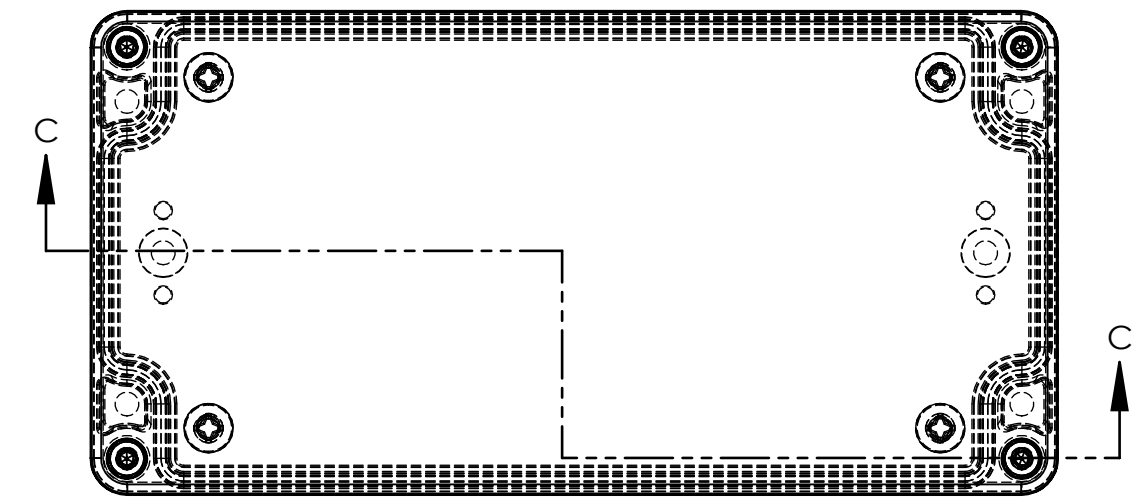

SERPAC Electronic Enclosures RB63-1TC1BC

PN	Description
RB63-1	(1) RB63 Top1
RB631	(1) RB63 Bottom1
8063	(1) RB63 O-Ring
6023	(4) #4-40 Captive Torx Hd Screw
6022	(4) #10 High/Low Pan Hd x 1/4"
6102	(4) #4-40 Threaded Insert

-Material: UV stabilized Polycarbonate
Flammability UL 94 V-0
-Watertight enclosure meets or
exceed Nema 4 and or IP67.

Dim's in Inch
[mm]

ALL DIMENSIONS ARE ± .010" 12/28/11
2009 Wright Ave., La Verne, CA 91750
Ph. (626) 331-0517 Fx. (626) 331-8584 serpac.com