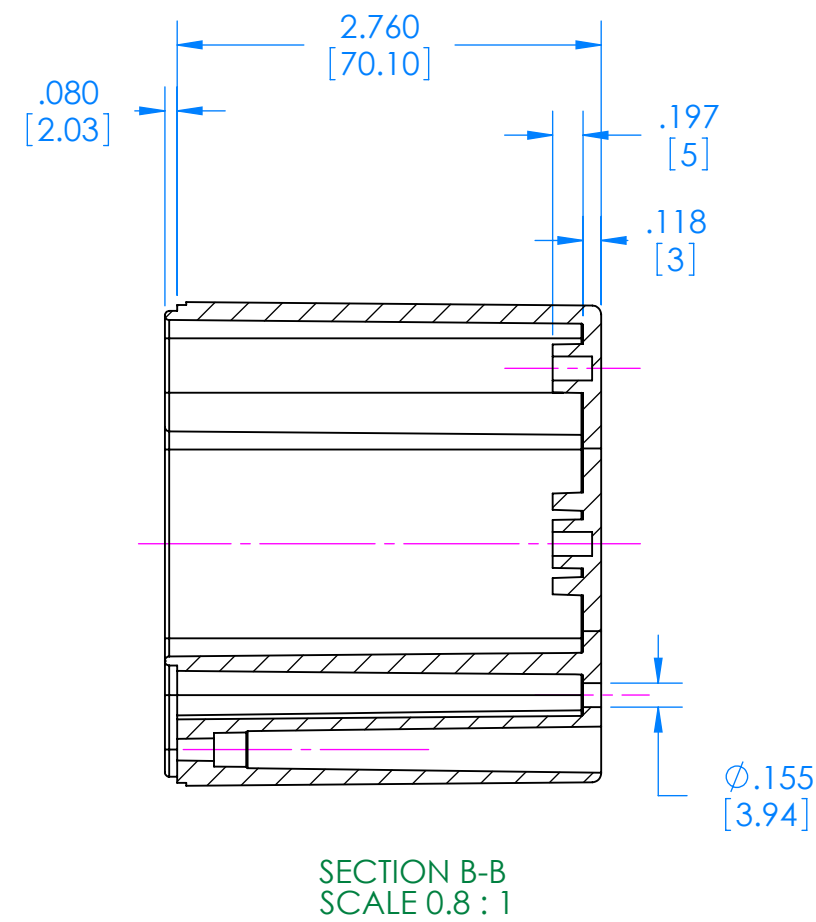

SERPAC Electronic Enclosures RB63-1TC1BC

PN	Description
RB63-1	(1) RB63 Top1
RB631	(1) RB63 Bottom1
8063	(1) RB63 O-Ring
6023	(4) #4-40 Captive Torx Hd Screw
6022	(4) #10 High/Low Pan Hd x 1/4"
6102	(4) #4-40 Threaded Insert

-Material: UV stabilized Polycarbonate
Flammability UL 94 V-0
-Watertight enclosure meets or
exceed Nema 4 and or IP67.

Dim's in Inch
[mm]

ALL DIMENSIONS ARE ± .010" 12/28/11
2009 Wright Ave., La Verne, CA 91750
Ph. (626) 331-0517 Fx. (626) 331-8584 serpac.com