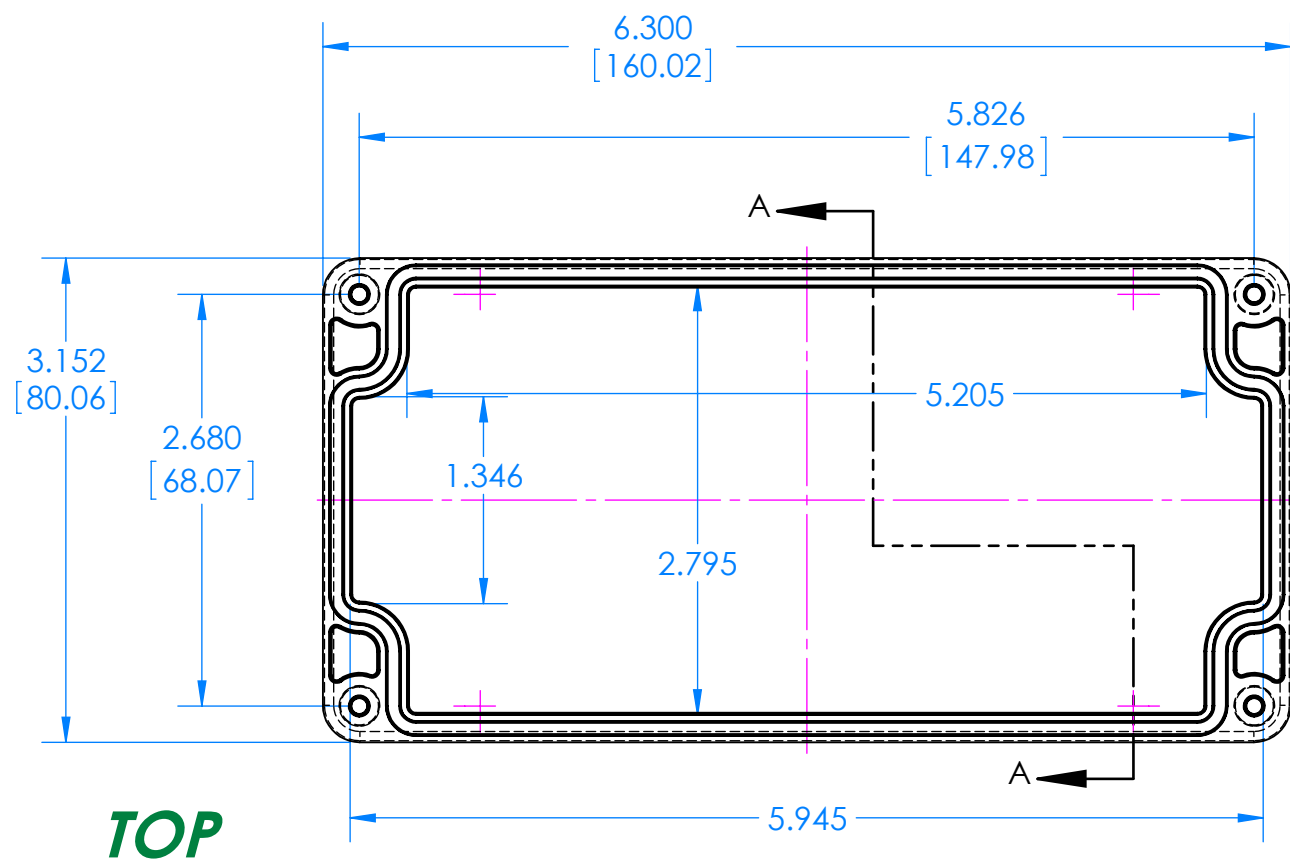

SERPAC Electronic Enclosures RB63-1TC1BC

PN	Description
RB63-1	(1) RB63 Top1
RB631	(1) RB63 Bottom1
8063	(1) RB63 O-Ring
6023	(4) #4-40 Captive Torx Hd Screw
6022	(4) #10 High/Low Pan Hd x 1/4"
6102	(4) #4-40 Threaded Insert

-Material: UV stabilized Polycarbonate
Flammability UL 94 V-0
-Watertight enclosure meets or
exceed Nema 4 and or IP67.

Dim's in Inch
[mm]

ALL DIMENSIONS ARE ± .010" 12/28/11
2009 Wright Ave., La Verne, CA 91750
Ph. (626) 331-0517 Fx. (626) 331-8584 serpac.com