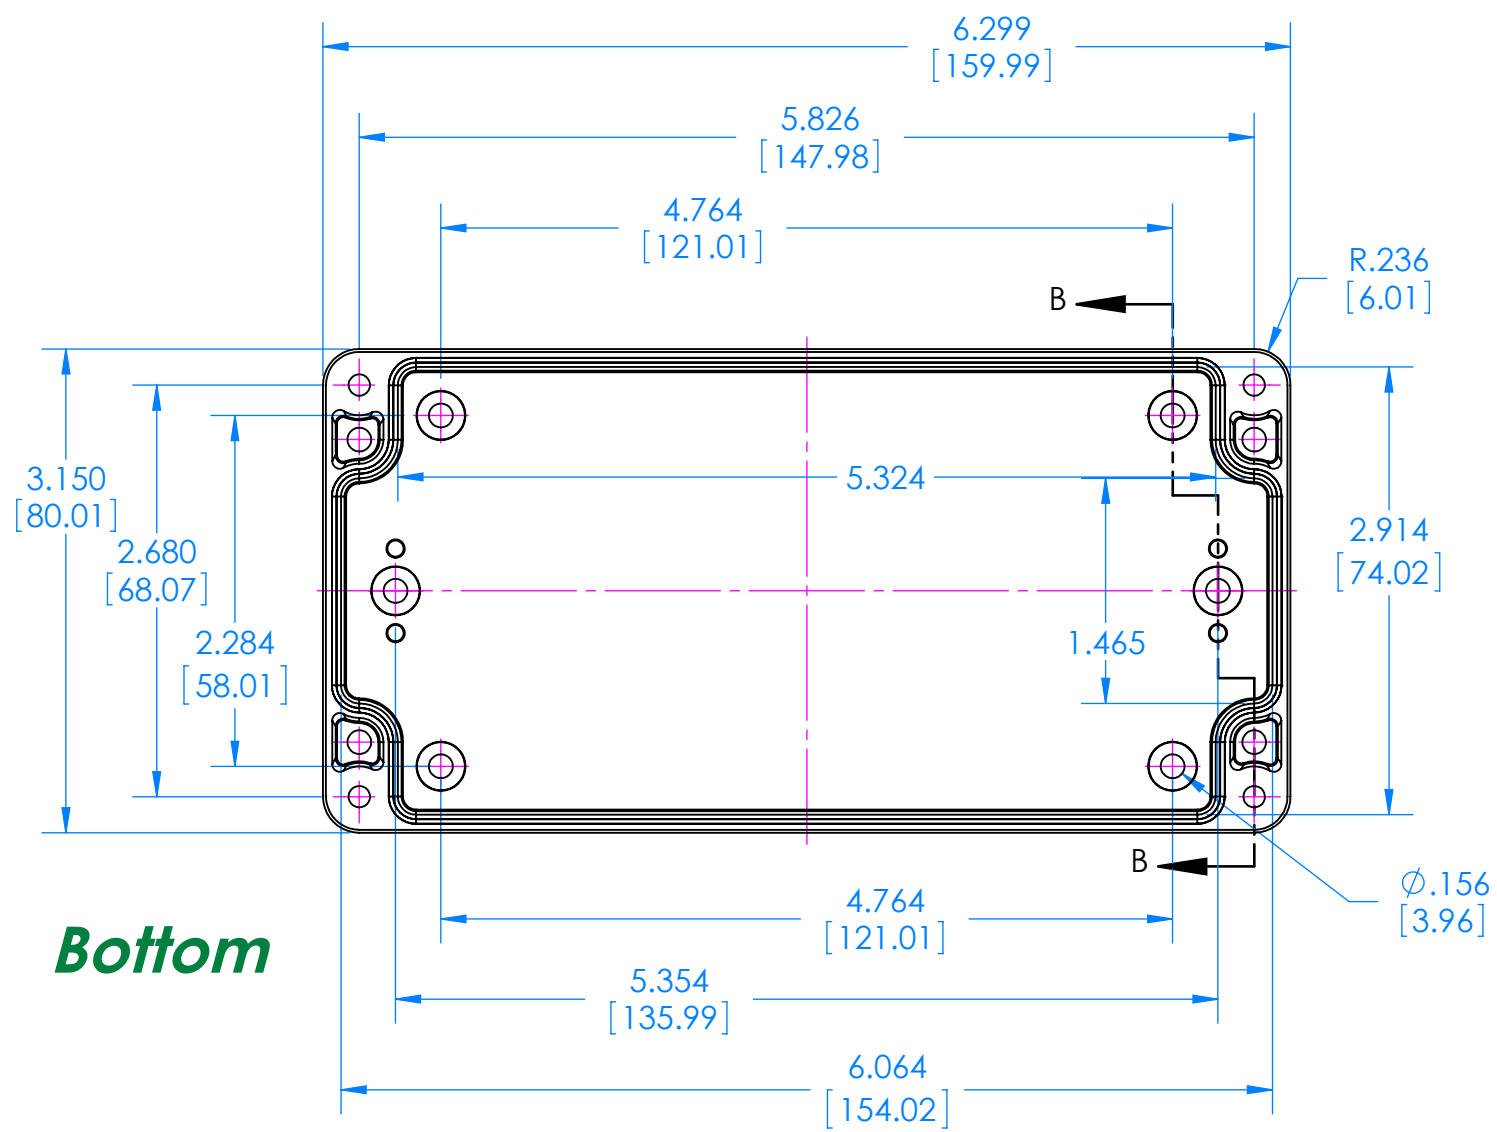

SERPAC Electronic Enclosures RB63-1TC1BC

PN	Description
RB63-1	(1) RB63 Top1
RB631	(1) RB63 Bottom1
8063	(1) RB63 O-Ring
6023	(4) #4-40 Captive Torx Hd Screw
6022	(4) #10 High/Low Pan Hd x 1/4"
6102	(4) #4-40 Threaded Insert

-Material: UV stabilized Polycarbonate
Flammability UL 94 V-0
-Watertight enclosure meets or
exceed Nema 4 and or IP67.

Dim's in Inch
[mm]

ALL DIMENSIONS ARE ± .010" 12/28/11
2009 Wright Ave., La Verne, CA 91750
Ph. (626) 331-0517 Fx. (626) 331-8584 serpac.com