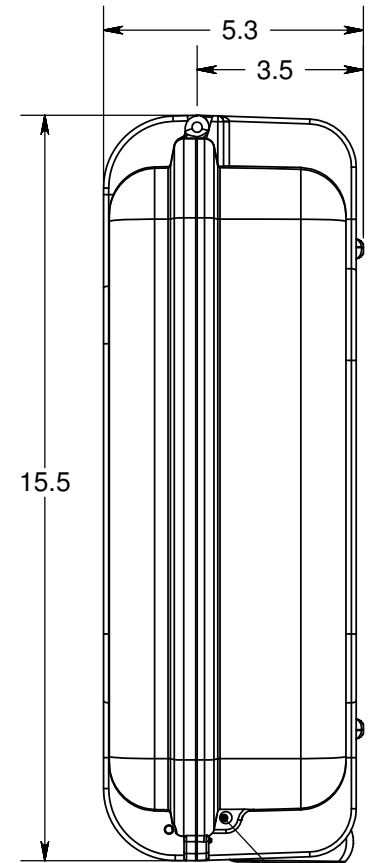

SERPAC SE710CC

Electronic Enclosures

SECTION A-A

Top holds a Lid organizer (not shown).

Shock absorbing Laptop tray.

Holes for shoulder strap. PN 8704 (not shown)

NOTES:

- 1) Tray holds upto 14.1" X 11.6" X 2.3" laptop.
- 2) Computer rests in shock absorbing tray with tie-down strap.
 - Three 1 1/8" deep Under-compartments for DVDs, CDs, external drives.
 - One side compartment for ac adaptor, ethernet cable, phone cord, mouse.
 - Lid Organizer holds pens, pencils, calculator, 8x12 file folders, business cards.