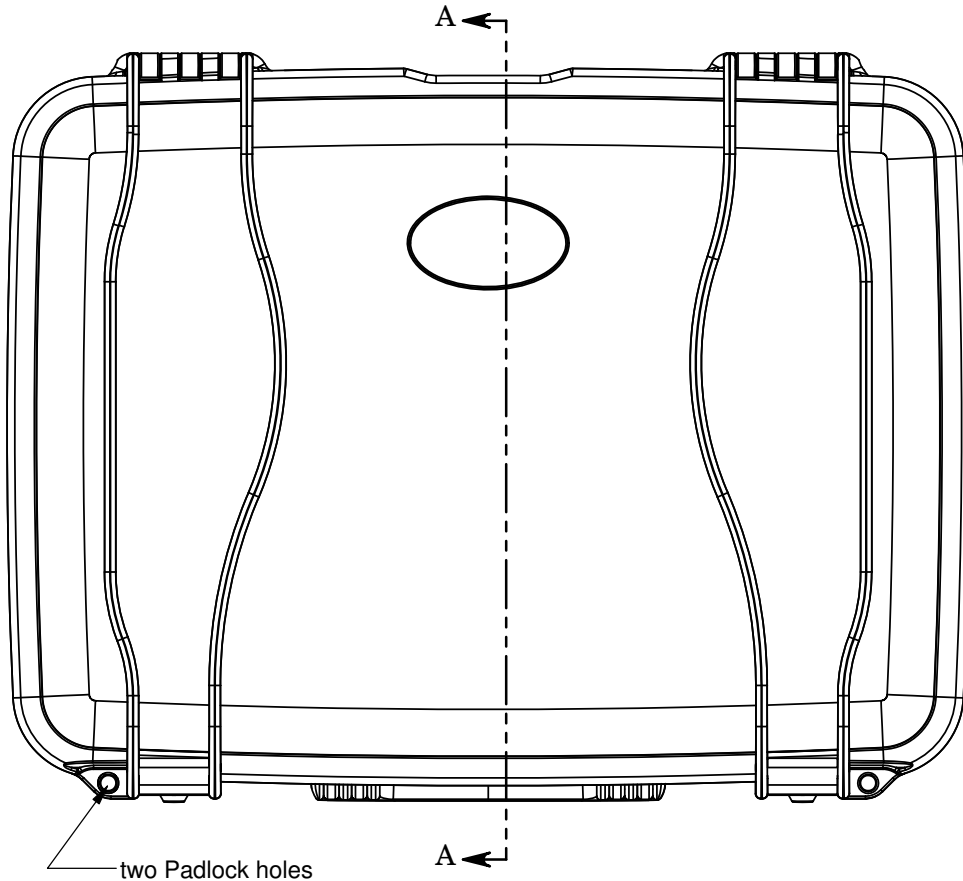

SERPAC SE710CC

Electronic Enclosures

SECTION A-A

Top holds a Lid organizer (not shown).

Shock absorbing Laptop tray.

Holes for shoulder strap. PN 8704 (not shown)

NOTES:

- 1) Tray holds upto 14.1" X 11.6" X 2.3" laptop.
- 2) Computer rests in shock absorbing tray with tie-down strap.
 - Three 1 1/8" deep Under-compartments for DVDs, CDs, external drives.
 - One side compartment for ac adaptor, ethernet cable, phone cord, mouse.
 - Lid Organizer holds pens, pencils, calculator, 8x12 file folders, business cards.