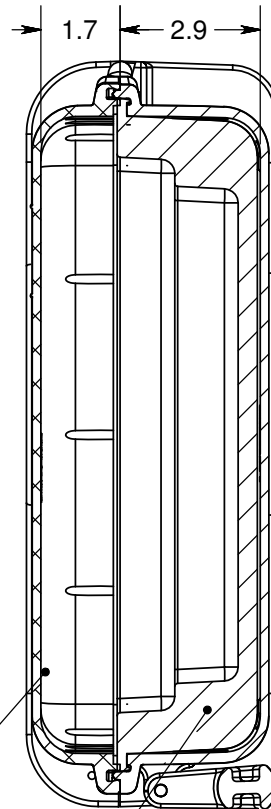

SERPAC SE710CC

Electronic Enclosures

SECTION A-A

Top holds a Lid organizer (not shown).

Shock absorbing Laptop tray.

Holes for shoulder strap. PN 8704 (not shown)

NOTES:

- 1) Tray holds upto 14.1" X 11.6" X 2.3" laptop.
- 2) Computer rests in shock absorbing tray with tie-down strap.
 - Three 1 1/8" deep Under-compartments for DVDs, CDs, external drives.
 - One side compartment for ac adaptor, ethernet cable, phone cord, mouse.
 - Lid Organizer holds pens, pencils, calculator, 8x12 file folders, business cards.