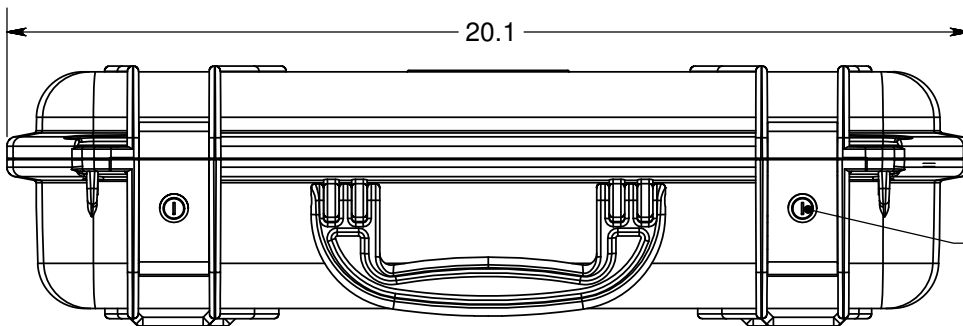

SERPAC SE710CC

Electronic Enclosures

SECTION A-A

Top holds a Lid organizer (not shown).

Shock absorbing Laptop tray.

Holes for shoulder strap. PN 8704 (not shown)

NOTES:

- 1) Tray holds upto 14.1" X 11.6" X 2.3" laptop.
- 2) Computer rests in shock absorbing tray with tie-down strap.
 - Three 1 1/8" deep Under-compartments for DVDs, CDs, external drives.
 - One side compartment for ac adaptor, ethernet cable, phone cord, mouse.
 - Lid Organizer holds pens, pencils, calculator, 8x12 file folders, business cards.