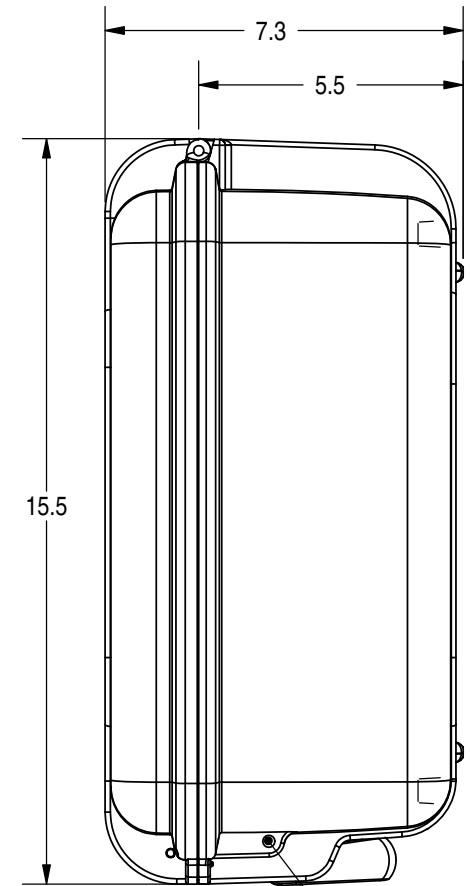

SERPAC SE720

Electronic Enclosures

Holes for shoulder strap.
PN 8704 (not included)

NOTES:

- 1) Max. usable inside dimensions are:
18 5/16" X 13 3/16" X 6 3/16"
(6 11/16" to bottom of boss) (18.3" X 13.2" X 6.2")
- 2) With Metal Lock Latches p/n R720ML and Plastic Lock Latches p/n R720PLL are optional.