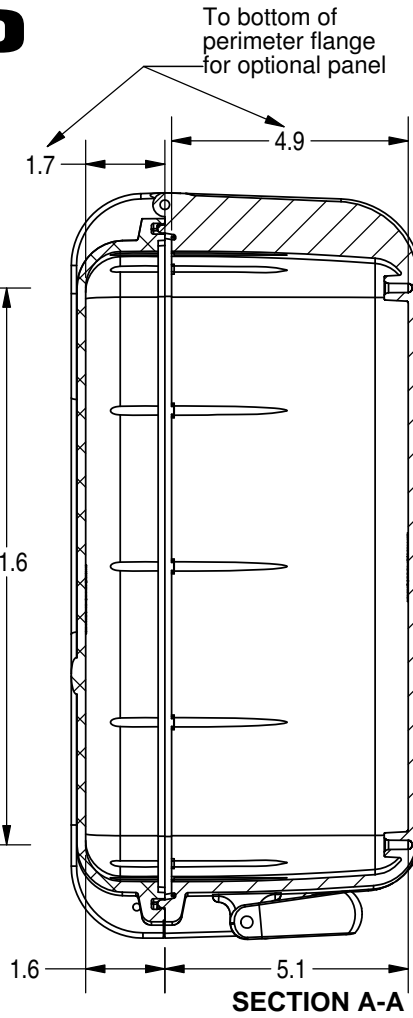

SERPAC SE720

Electronic Enclosures

Holes for shoulder strap.
PN 8704 (not included)

NOTES:

- 1) Max. usable inside dimensions are:
18 5/16" X 13 3/16" X 6 3/16"
(6 11/16" to bottom of boss) (18.3" X 13.2" X 6.2")
- 2) With Metal Lock Latches p/n R720ML and Plastic Lock Latches p/n R720PLL are optional.