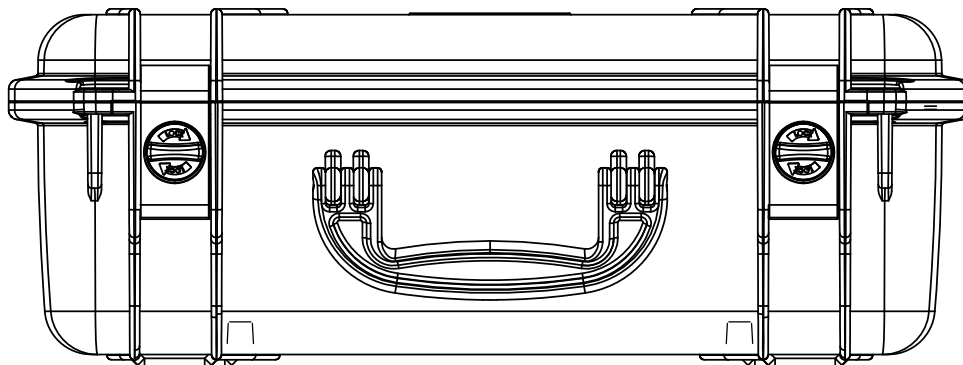

SERPAC SE720

Electronic Enclosures

Holes for shoulder strap.
PN 8704 (not included)

NOTES:

- 1) Max. usable inside dimensions are:
18 5/16" X 13 3/16" X 6 3/16"
(6 11/16" to bottom of boss) (18.3" X 13.2" X 6.2")
- 2) With Metal Lock Latches p/n R720ML and Plastic Lock Latches p/n R720PLL are optional.