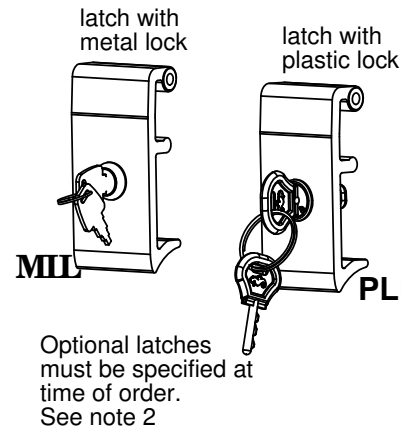

SERPAC SE720

Electronic Enclosures

Holes for shoulder strap.
PN 8704 (not included)

NOTES:

- 1) Max. usable inside dimensions are:
18 5/16" X 13 3/16" X 6 3/16"
(6 11/16" to bottom of boss) (18.3" X 13.2" X 6.2")
- 2) With Metal Lock Latches p/n R720ML and Plastic Lock Latches p/n R720PLL are optional.