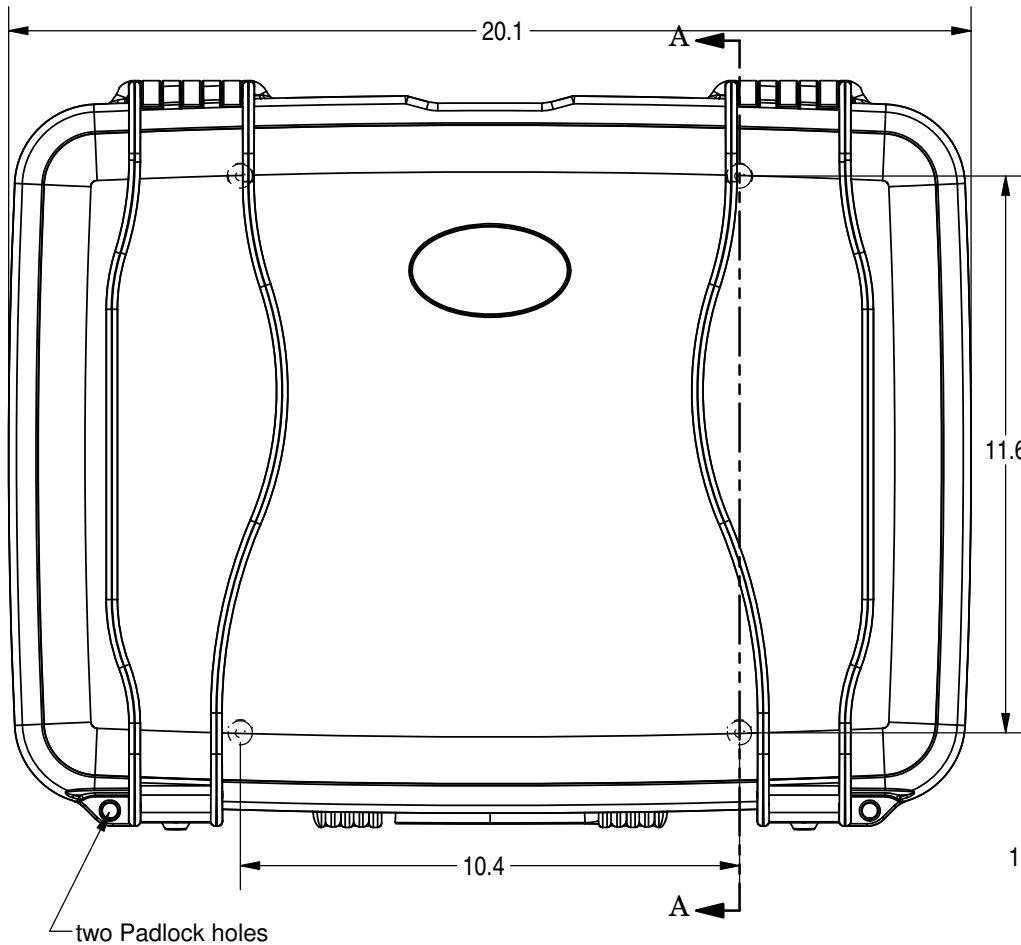

SERPAC SE720

Electronic Enclosures

Holes for shoulder strap.
PN 8704 (not included)

NOTES:

- 1) Max. usable inside dimensions are:
18 5/16" X 13 3/16" X 6 3/16"
(6 11/16" to bottom of boss) (18.3" X 13.2" X 6.2")
- 2) With Metal Lock Latches p/n R720ML and Plastic Lock Latches p/n R720PLL are optional.