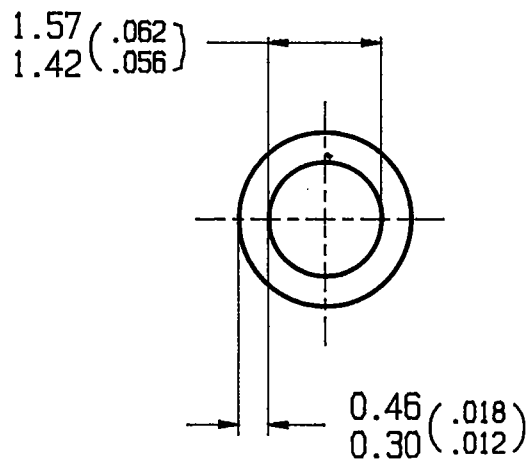

BF-3040

RED CONTROLLED

DIMENSIONS IN MILLIMETERS (INCHES)

ISSUE

C

SCALE:	10:1	DO NOT SCALE DRAWING	I
KNOWLES ELECTRONICS KNOWLES ELECTRONICS, INC., ITASCA, ILLINOIS U.S.A. KNOWLES ELECTRONICS CO., BURGESS HILL, SUSSEX, ENGLAND			DR. BY GJP 10-30-87 DATE DR. BY DATE APP. BY KHW 11-4-87 DATE
TITLE:		TUBE OUTLINE DRAWING	BF-3040 SHT 1.1