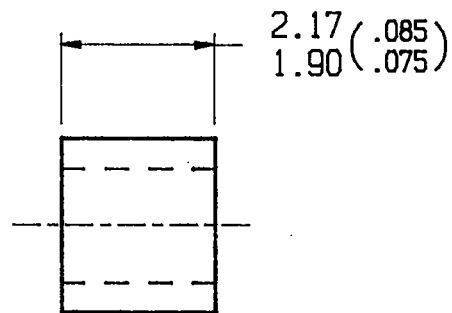

BF-3040

RED CONTROLLED

DIMENSIONS IN MILLIMETERS (INCHES)

ISSUE

C

SCALE:	10:1	DO NOT SCALE DRAWING	I
KNOWLES ELECTRONICS KNOWLES ELECTRONICS, INC., ITASCA, ILLINOIS U.S.A. KNOWLES ELECTRONICS CO., BURGESS HILL, SUSSEX, ENGLAND			DR. BY GJP 10-30-87 DATE DR. BY DATE APP. BY KHW 11-4-87 DATE
TITLE:		TUBE OUTLINE DRAWING	BF-3040 SHT 1.1