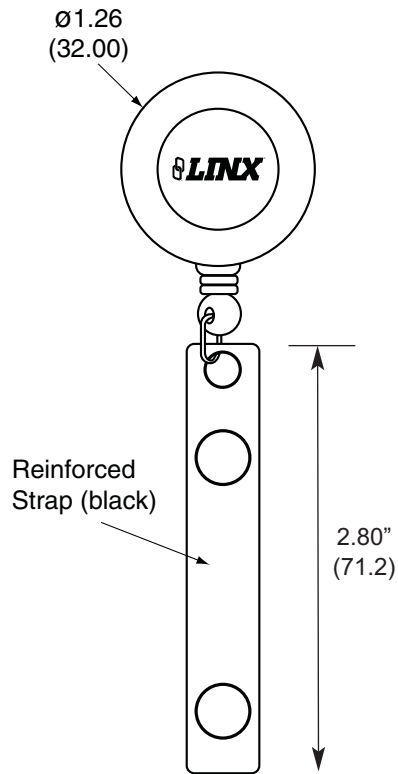

Product Dimensions

Description

The 32-LD retractable reel is equipped with a rear belt clip and metal O-ring for easy attachment to a Linx keyfob or boot and belt clip assembly. The strap is reinforced for additional strength.

Examples

Features

- Handy rear belt clip
- Multiple attaching options
- Metal O-ring included
- Classic black color
- Custom options available for high volume orders

Ordering Information

- OTX-ACC-RTR-32-LD (Retractable reel, 32mm Dia.)