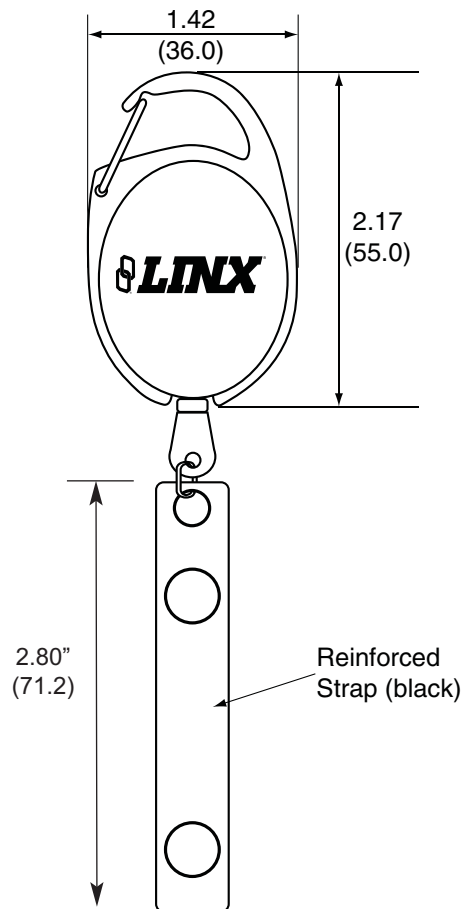

Product Dimensions

Description

The CLP-MD retractable reel is equipped with a rear belt clip and metal O-ring for easy attachment to a Linx keyfob or boot and belt clip assembly. It also has a top clip for more hooking options. The strap is reinforced for additional strength.

Examples

Features

- Handy rear belt clip
- Multiple attaching options
- Top hook for additional hooking options
- Metal O-ring included
- Classic black color
- Custom options available for high volume orders

Ordering Information

- OTX-ACC-RTR-CLP-MD (Retractable reel, top hook)