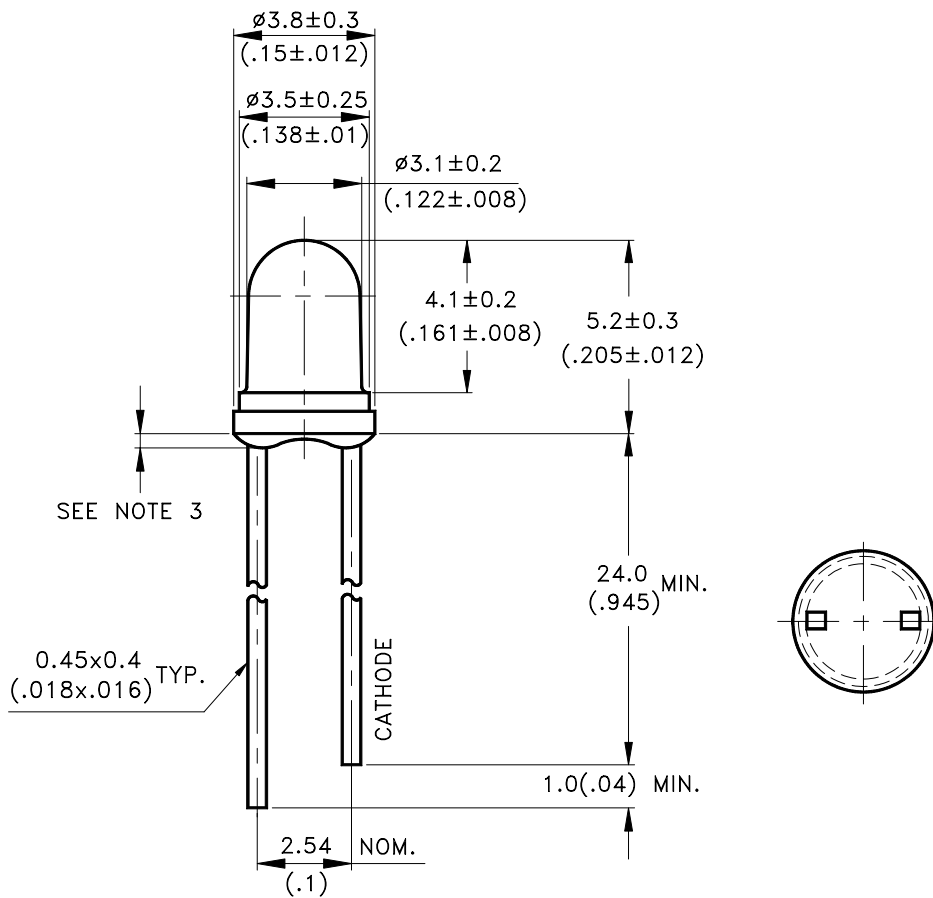

Property of Lite-On Only

Features

- * Low power consumption.
- * High efficiency.
- * Versatile mounting on P.C. Board or panel.
- * I.C. Compatible/low current requirement.
- * 3.1 mm diameter package.

Package Dimensions

Part No.	Lens	Source Color
LTL-1CHGE	Green Transparent	Green

NOTES:

1. All dimensions are in millimeters (inches).
2. Tolerance is