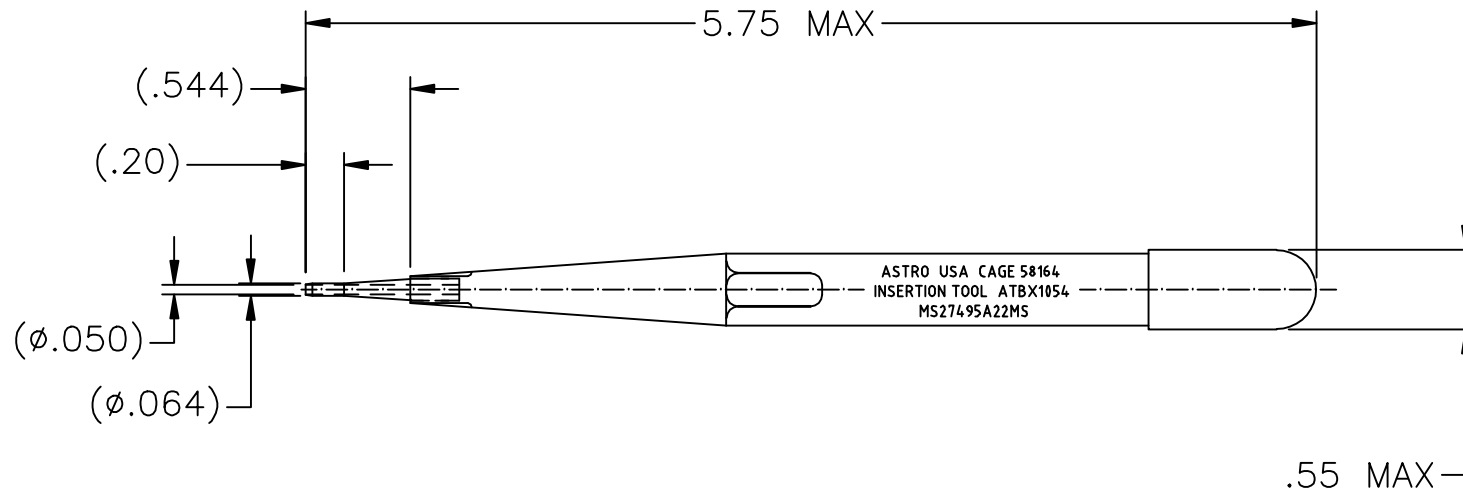

ATBX 1054-ENV

**UNCONTROLLED DOCUMENT
WILL NOT BE UPDATED**

2. COLOR CODE: BLACK.

NOTES: 1. THIS IS AN AUTOCAD DRAWING, DO NOT CHANGE MANUALLY.

					<p>THESE DRAWINGS, SPECIFICATIONS OR OTHER DATA ARE AND REMAIN, THE PROPERTY OF ASTRO TOOL CORP. AND MUST BE RETURNED UPON REQUEST. THEY CONTAIN INFORMATION OWNED AND/OR DEVELOPED BY ASTRO AT ITS OWN PRIVATE EXPENSE AND MAY NOT BE USED, DUPLICATED OR DISCLOSED TO OTHERS, IN WHOLE OR IN PART FOR DESIGN, MANUFACTURE OR PROCUREMENT WITHOUT THE WRITTEN PERMISSION OF ASTRO TOOL CORP. EACH AND EVERY TIME.</p>	<p>SCALE: N.T.S.</p>	<p>UNLESS OTHERWISE SPECIFIED: DECIMALS: .XXX ± .005 .XX ± .010 .X ± .030</p>	<p>ASTRO TOOL CORP. 21615 S.W. TUALATIN VALLEY HWY., BEAVERTON OR 97006</p>	<p>CAGE 58164</p>
A	NEW RELEASE.	DYO	06-02-10	MMK		<p>DWN BY: DYO</p>		<p>DESCRIPTION: ENVELOPE DRAWING: ATBX 1054 TWEezer, INSERTION, STRAIGHT 22M GA</p>	
REV.	DESCRIPTION	BY	DATE	APR.		<p>DATE: 06-02-10</p>	<p>APPROVED: ± 1°</p>	<p>PART NO. A ATBX 1054-ENV</p>	