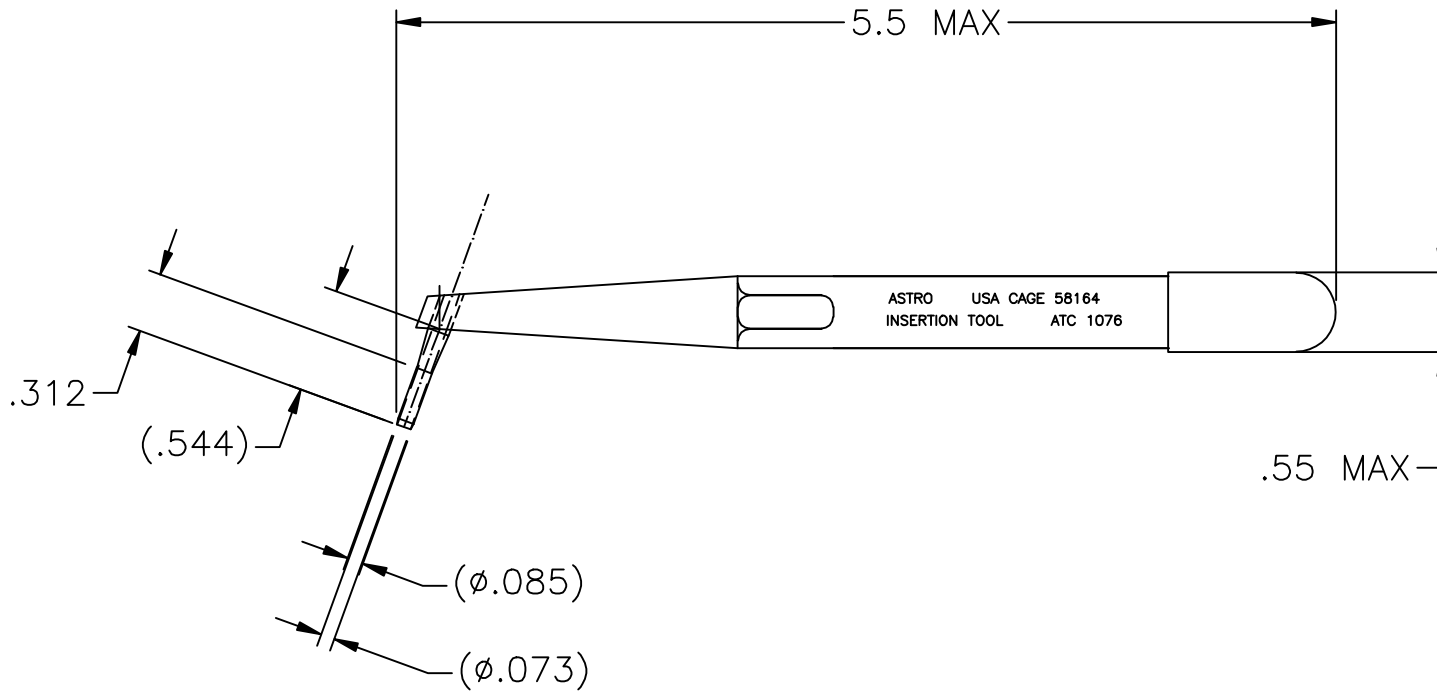

# ATC 1076-ENV

2. COLOR CODE: RED.

NOTES: 1. THIS IS AN AUTOCAD DRAWING, DO NOT CHANGE MANUALLY.

					<p>THESE DRAWINGS, SPECIFICATIONS OR OTHER DATA ARE AND REMAIN, THE PROPERTY OF ASTRO TOOL CORP. AND MUST BE RETURNED UPON REQUEST. THEY CONTAIN INFORMATION OWNED AND/OR DEVELOPED BY ASTRO AT ITS OWN PRIVATE EXPENSE AND MAY NOT BE USED, DUPLICATED OR DISCLOSED TO OTHERS, IN WHOLE OR IN PART FOR DESIGN, MANUFACTURE OR PROCUREMENT WITHOUT THE WRITTEN PERMISSION OF ASTRO TOOL CORP. EACH AND EVERY TIME.</p>	<p>SCALE: N.T.S.</p> <p>DWN BY: DYO</p> <p>DATE: 05-18-12</p> <p>APPROVED:</p>	<p>UNLESS OTHERWISE SPECIFIED: DECIMALS: .XXX ± .005 .XX ± .010 .X ± .030</p> <p>ANGLES: ± 1°</p>	<p>CAGE 58164</p> <p><b>ASTRO TOOL CORP.</b> 21615 S.W. TUALATIN VALLEY HWY., BEAVERTON OR 97006</p>
A	NEW RELEASE.	DYO	05-18-12	MMK				<p>DESCRIPTION: ENVELOPE DRAWING: ATC 1076 TWEezer, INSERTION 20 GA</p>
REV.	DESCRIPTION	BY	DATE	APR.				<p>PART NO. A ATC 1076-ENV</p>