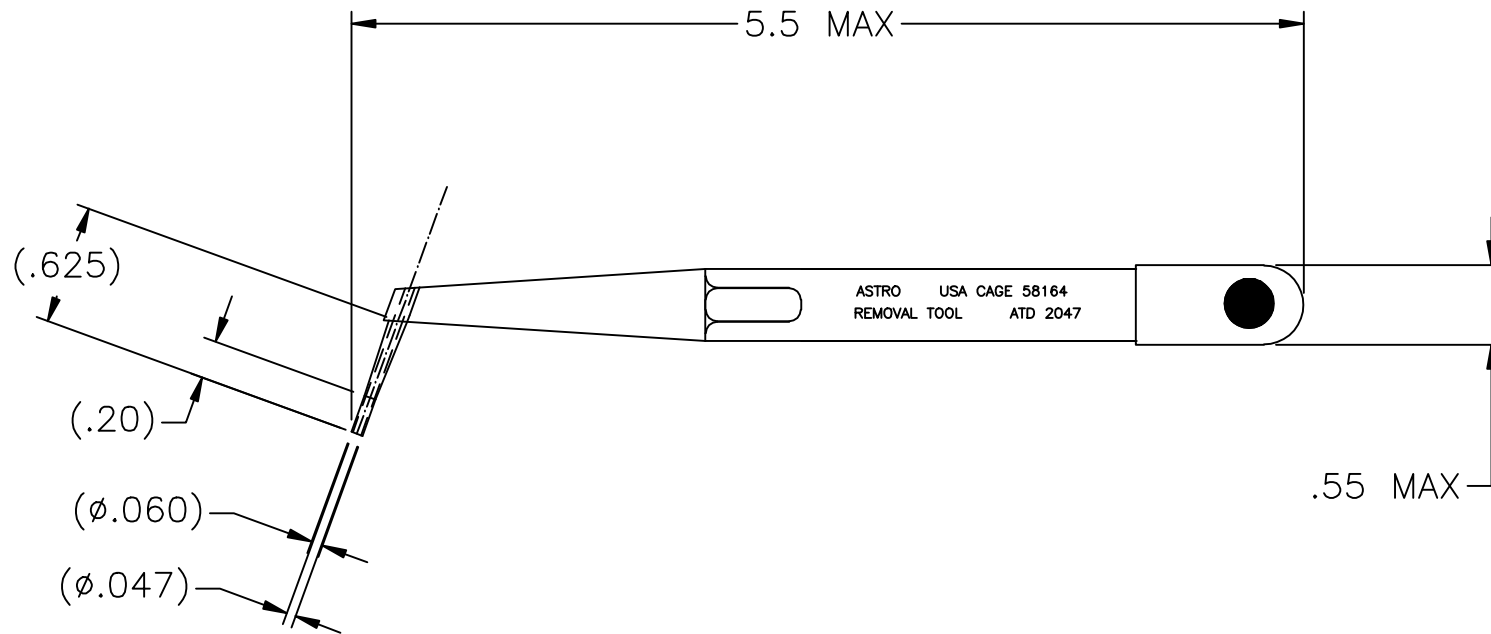

# ATD 2047-ENV

**UNCONTROLLED DOCUMENT**  
**WILL NOT BE UPDATED**

2. COLOR CODE: BROWN AND WHITE.

NOTES: 1. THIS IS AN AUTOCAD DRAWING, DO NOT CHANGE MANUALLY.

				<p>THESE DRAWINGS, SPECIFICATIONS OR OTHER DATA ARE AND REMAIN, THE PROPERTY OF ASTRO TOOL CORP. AND MUST BE RETURNED UPON REQUEST. THEY CONTAIN INFORMATION OWNED AND/OR DEVELOPED BY ASTRO AT ITS OWN PRIVATE EXPENSE AND MAY NOT BE USED, DUPLICATED OR DISCLOSED TO OTHERS, IN WHOLE OR IN PART FOR DESIGN, MANUFACTURE OR PROCUREMENT WITHOUT THE WRITTEN PERMISSION OF ASTRO TOOL CORP. EACH AND EVERY TIME.</p>	<p>SCALE: N.T.S.</p> <p>DWN BY: DYO</p> <p>DATE: 03-09-10</p> <p>APPROVED:</p>	<p>UNLESS OTHERWISE SPECIFIED: DECIMALS: .XXX ± .005 .XX ± .010 .X ± .030</p> <p>ANGLES: ± 1°</p>	<p>CAGE 58164</p> <p><b>ASTRO TOOL CORP.</b> 21615 S.W. TUALATIN VALLEY HWY., BEAVERTON OR 97006</p>
A	NEW RELEASE.	DYO	03-09-10	MMK			<p>DESCRIPTION: ENVELOPE DRAWING: ATD 2047 REMOVAL TWEEZER, 22 GA.</p>
REV.	DESCRIPTION	BY	DATE	APR.			<p>PART NO. A ATD 2047-ENV</p>