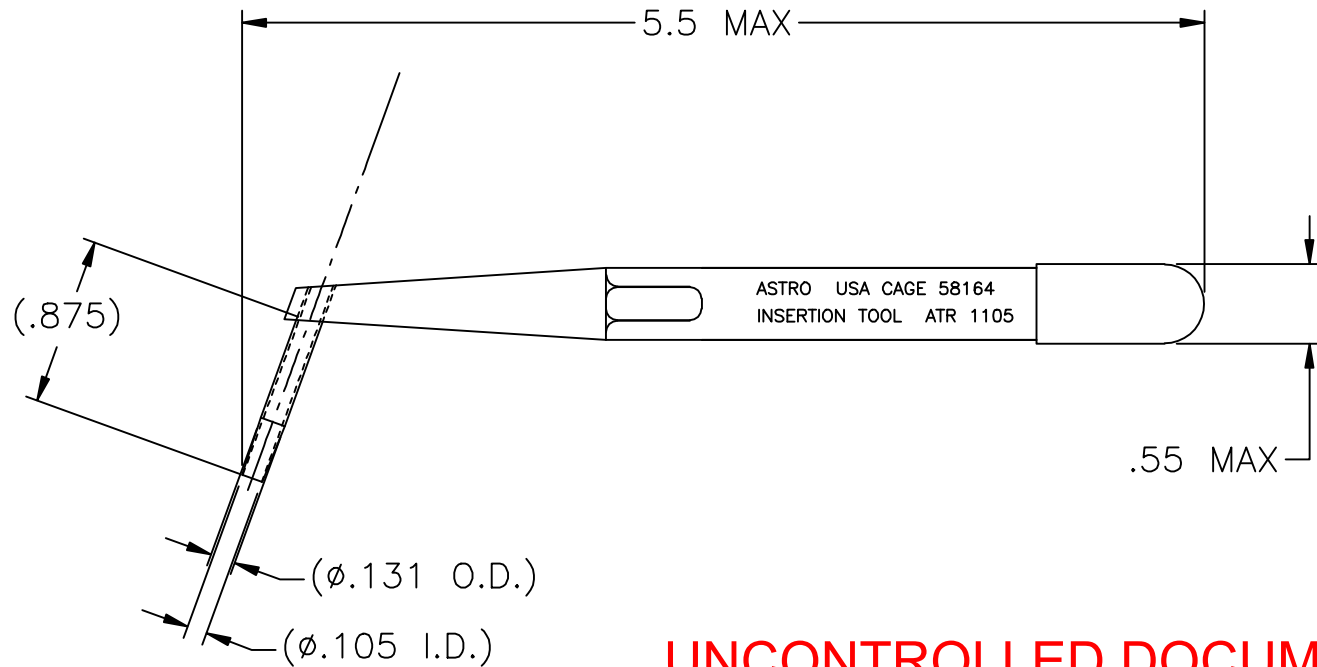

# ATR 1105-ENV

**UNCONTROLLED DOCUMENT**  
**WILL NOT BE UPDATED**

2. COLOR CODE: BLUE.

NOTES: 1. THIS IS AN AUTOCAD DRAWING, DO NOT CHANGE MANUALLY.

				<p>THESE DRAWINGS, SPECIFICATIONS OR OTHER DATA ARE AND REMAIN, THE PROPERTY OF ASTRO TOOL CORP. AND MUST BE RETURNED UPON REQUEST. THEY CONTAIN INFORMATION OWNED AND/OR DEVELOPED BY ASTRO AT ITS OWN PRIVATE EXPENSE AND MAY NOT BE USED, DUPLICATED OR DISCLOSED TO OTHERS, IN WHOLE OR IN PART FOR DESIGN, MANUFACTURE OR PROCUREMENT WITHOUT THE WRITTEN PERMISSION OF ASTRO TOOL CORP. EACH AND EVERY TIME.</p>	<p>SCALE: N.T.S.</p> <p>DWN BY: DYO</p> <p>DATE: 07-12-10</p> <p>APPROVED:</p>	<p>UNLESS OTHERWISE SPECIFIED: DECIMALS: .XXX ± .005 .XX ± .010 .X ± .030</p> <p>ANGLES: ± 1°</p>	<p>CAGE 58164</p> <p><b>ASTRO TOOL CORP.</b> 21615 S.W. TUALATIN VALLEY HWY., BEAVERTON OR 97006</p>
A	NEW RELEASE.	DYO	07-12-10	MMK			<p>DESCRIPTION: ENVELOPE DRAWING: ATR 1105 TWEezer, INSERTION 16 GA</p>
REV.	DESCRIPTION	BY	DATE	APR.			<p>PART NO. A ATR 1105-ENV</p>