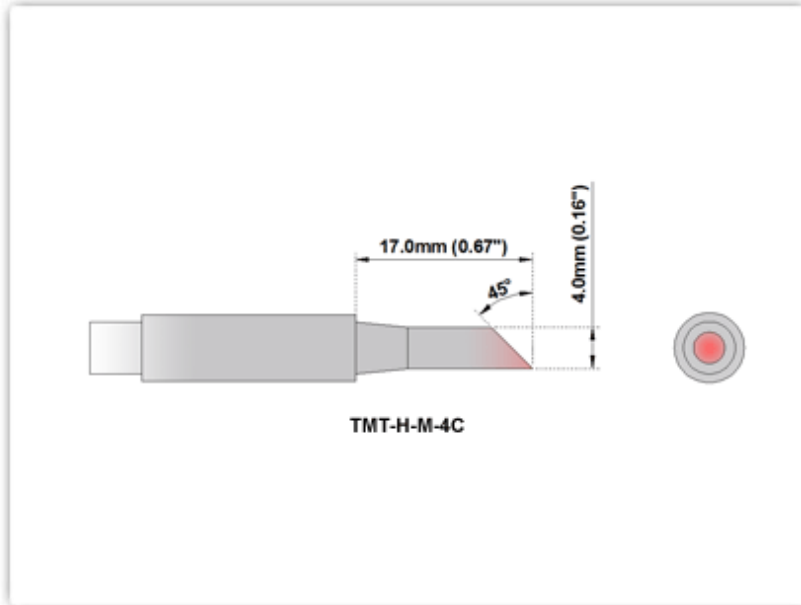

EBH513 Datasheet

Technical Specifications

EBH513

Bevel 45° 4.0mm (0.158")

Tip Style: Bevel 45°

Tip Width: 4.00mm (0.16")

Tip Length: 17.00mm (0.67")

RoHS Compliant¹ / Lead Free:

YES

Equivalent to:

900M-T-4C

For Use With:

Hakko 928 w/900M Handpiece
Hakko 937 w/907 Handpiece
Hakko 701 w/907 Handpiece
Hakko 702B w/907 Handpiece
Hakko 936 w/907 Handpiece
Hakko 933/934 w/933 Handpiece